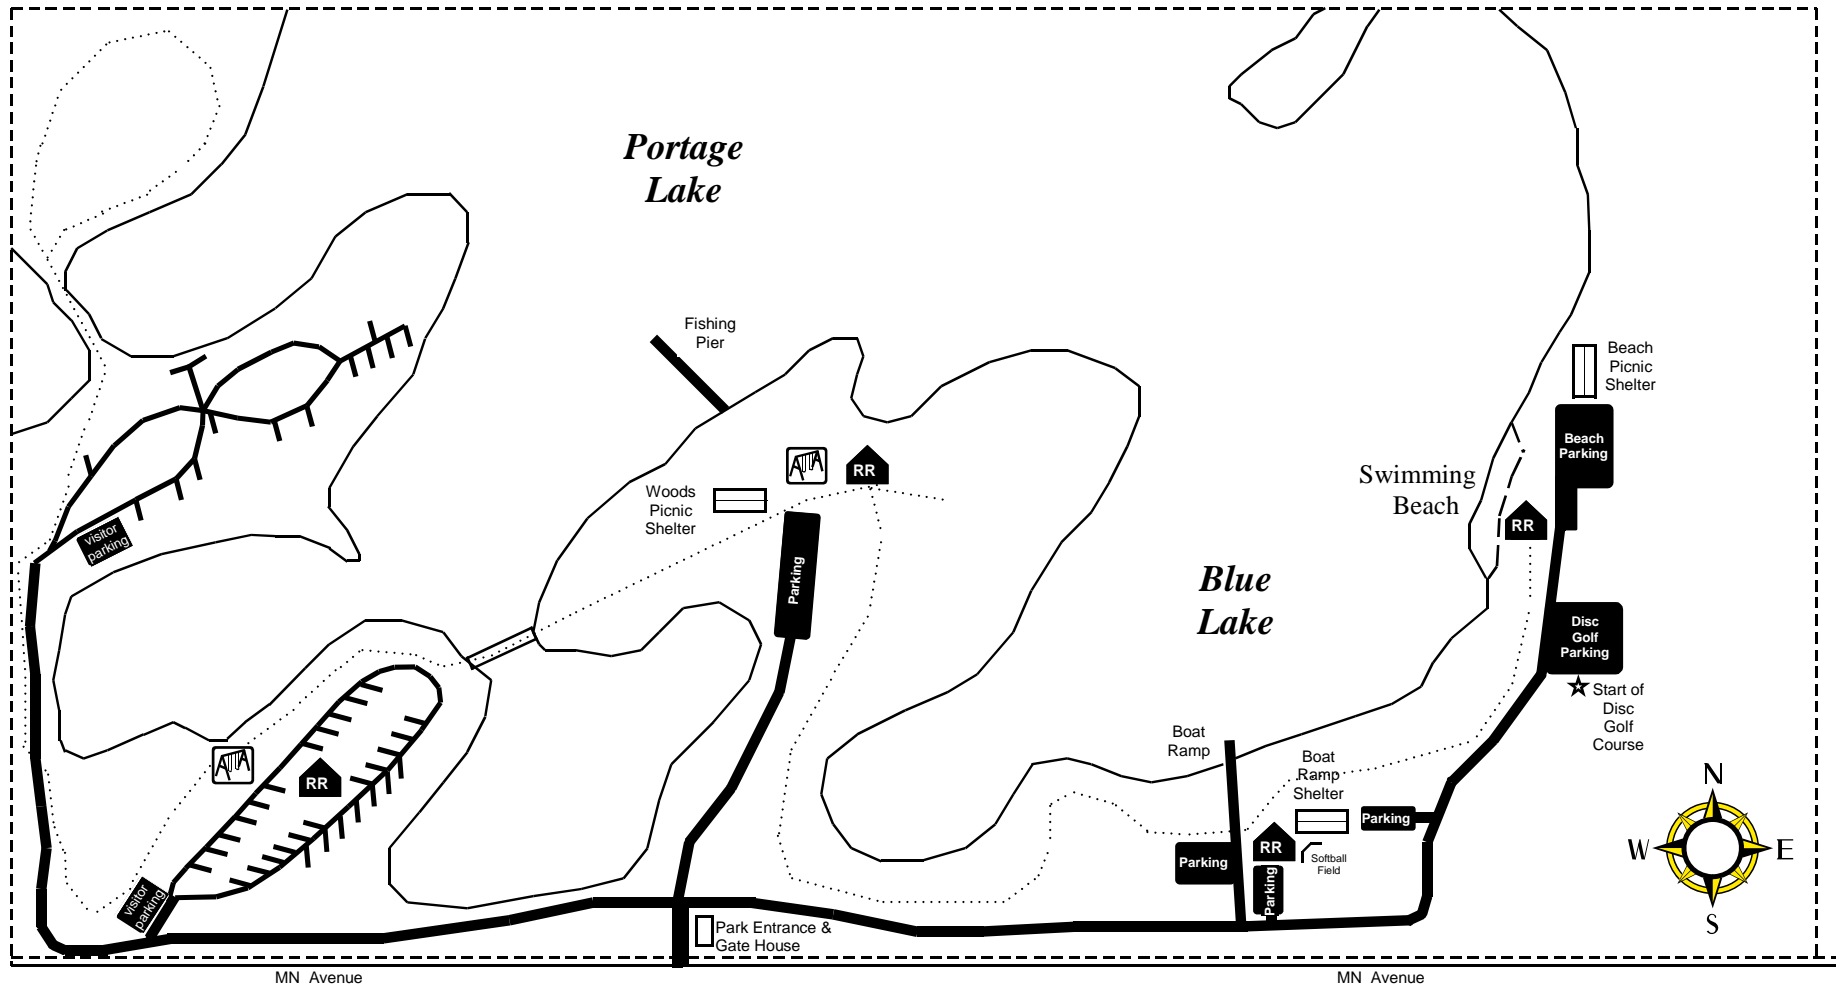

COLD BROOK COUNTY PARK

	Restrooms
	Park Boundary
	Park Roads
	Playgrounds
	Hiking Trails
	2.5 Miles