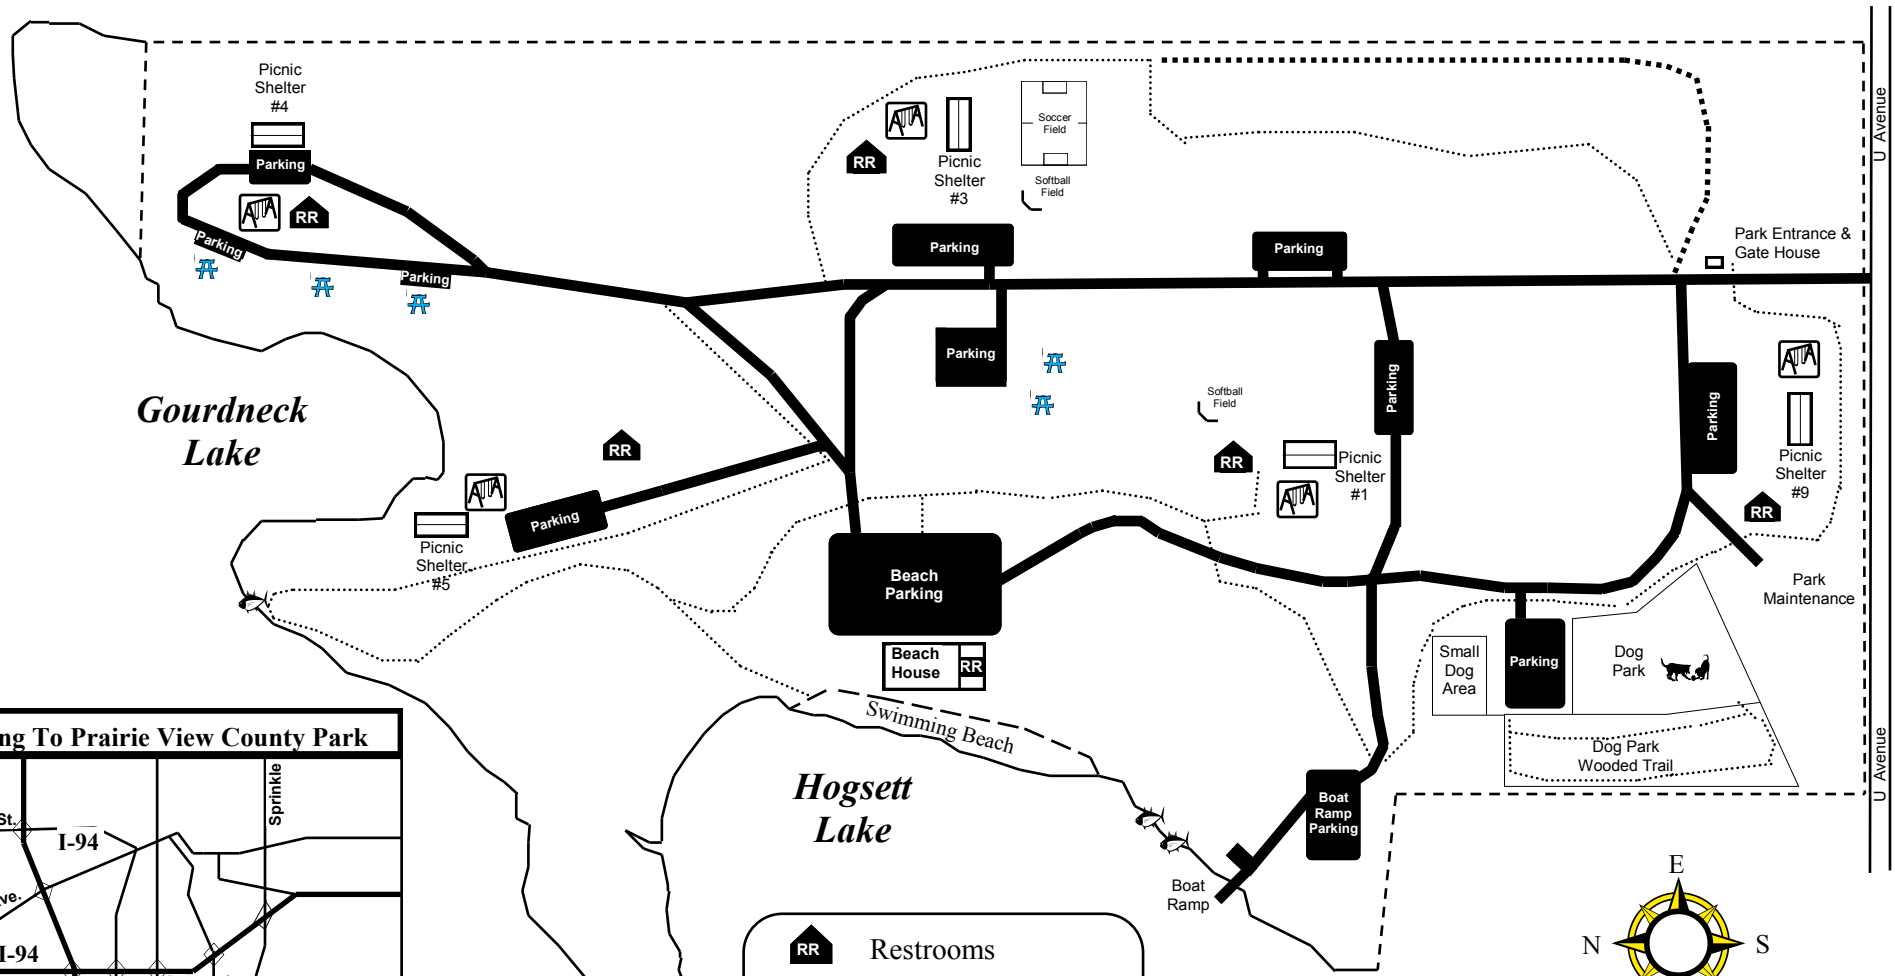

# PRAIRIE VIEW COUNTY PARK

- Restrooms
- Family Picnic Spots
- Park Boundary
- Park Roads
- Playgrounds
- Hiking Trails  
Trail = 2.5 Miles
- Paved Multi-Use Trail  
Trail = .3 Mile Loop = .7 Mile
- Shoreline Fishing