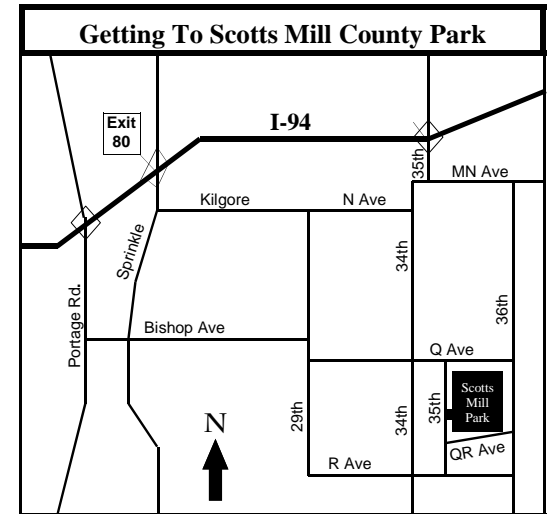

# SCOTTS MILL COUNTY PARK

-  Restrooms
-  Park Boundary
-  Park Roads
-  Playground
-  Hiking Trail  
Loop = .75 Miles