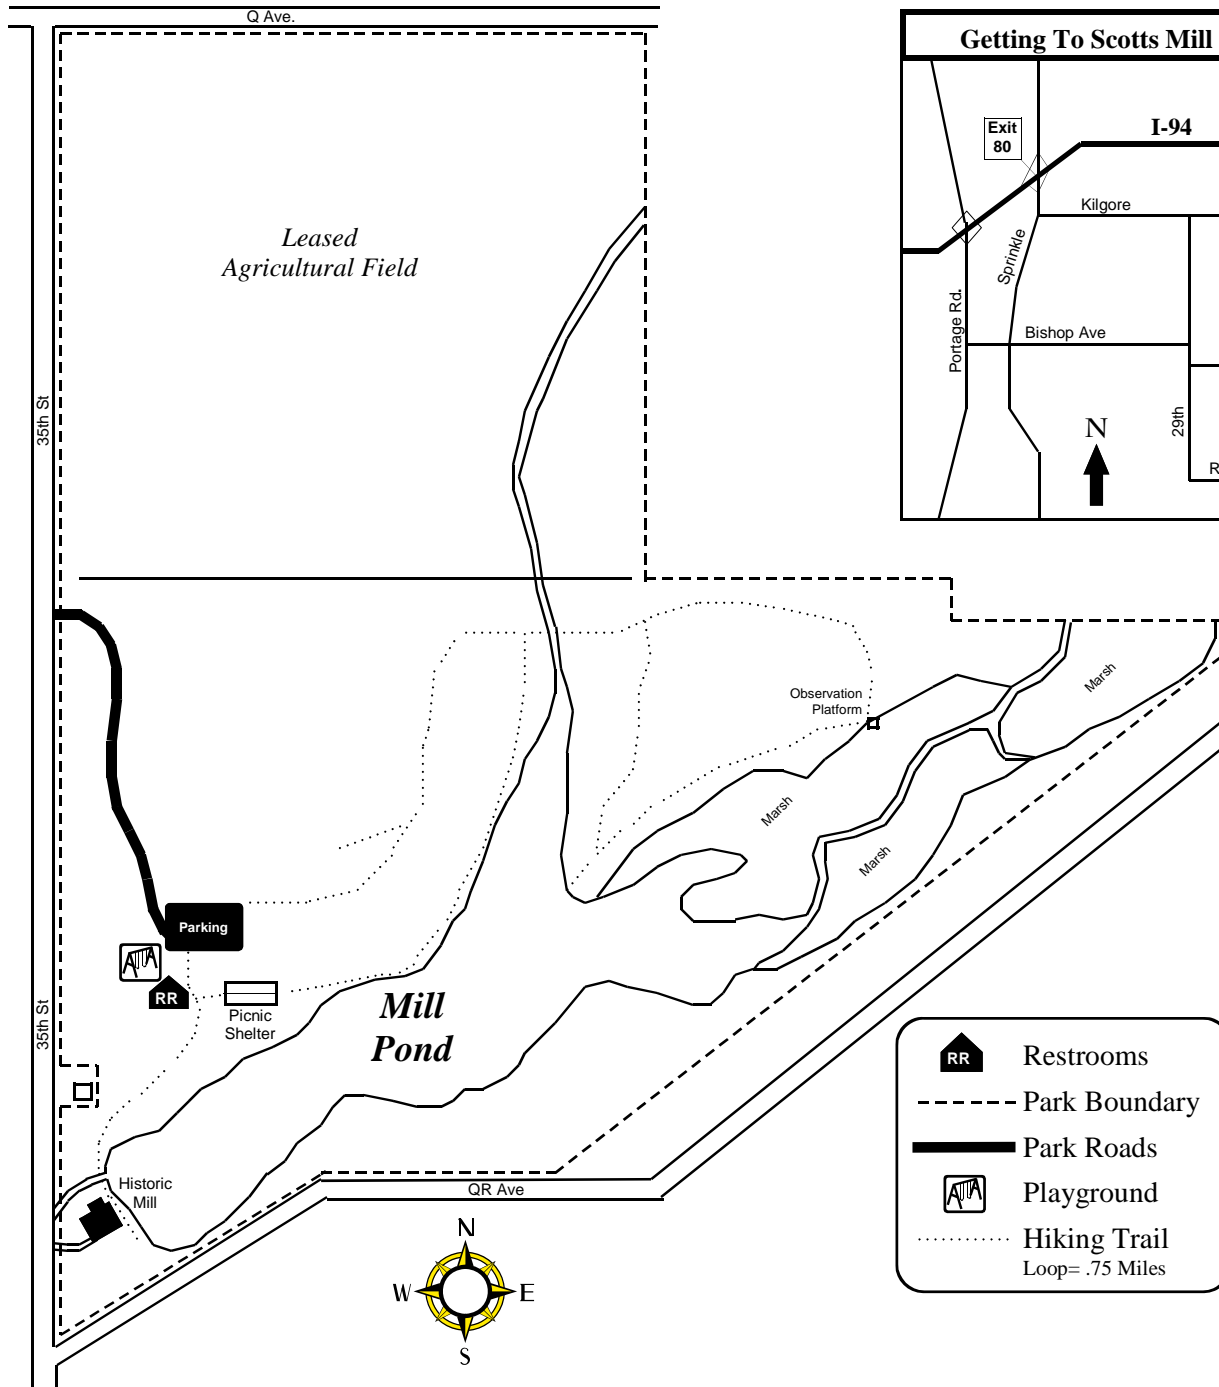

# SCOTTS MILL COUNTY PARK

-  Restrooms
-  Park Boundary
-  Park Roads
-  Playground
-  Hiking Trail  
Loop = .75 Miles