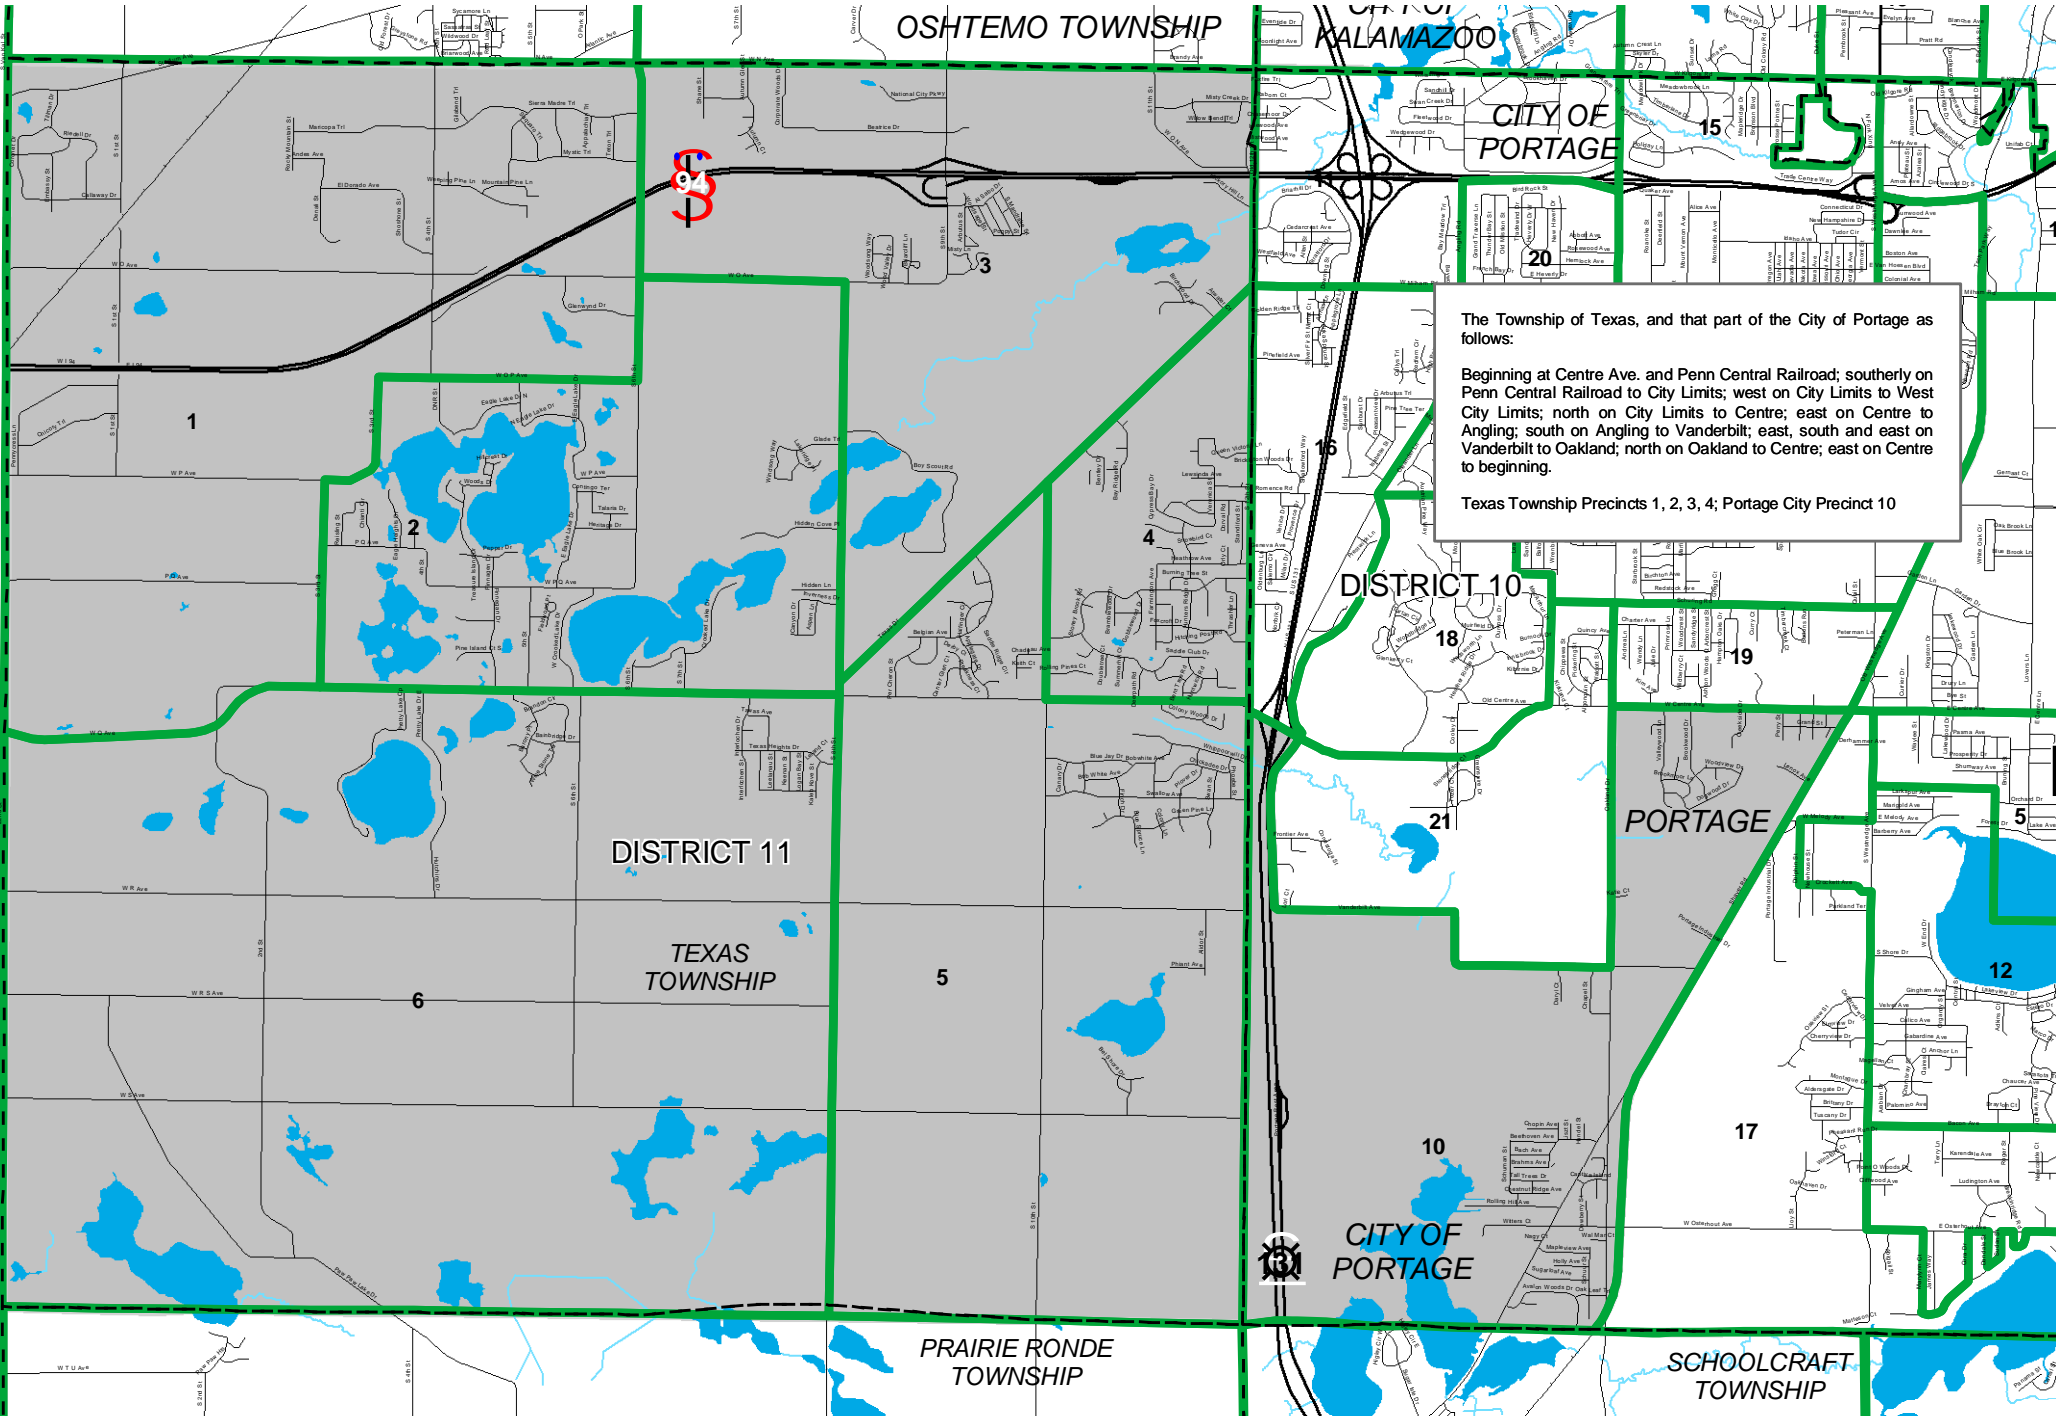

**DISTRICT 11**  
**KALAMAZOO COUNTY**  
**BOARD OF COMMISSIONERS**  
**2002-2012 DISTRICTS**  
**KALAMAZOO COUNTY, MICHIGAN**

Original Data from  
 October 8, 2003.  
 Updated: May 31, 2006.  
 Voter Precincts updated  
 February 6, 2008.

- LEGEND**
- Municipal Boundaries
  - Voter Precincts 2008
  - Expressway
  - State Roads
  - Primary Roads
  - Minor Roads
  - Railroad

*Kalamazoo County  
 Dept of Planning and  
 Community Development.  
 Printed February 6, 2008.*

The Township of Texas, and that part of the City of Portage as follows:  
 Beginning at Centre Ave. and Penn Central Railroad; southerly on Penn Central Railroad to City Limits; west on City Limits to West City Limits; north on City Limits to Centre; east on Centre to Angling; south on Angling to Vanderbilt; east, south and east on Vanderbilt to Oakland; north on Oakland to Centre; east on Centre to beginning.  
 Texas Township Precincts 1, 2, 3, 4; Portage City Precinct 10