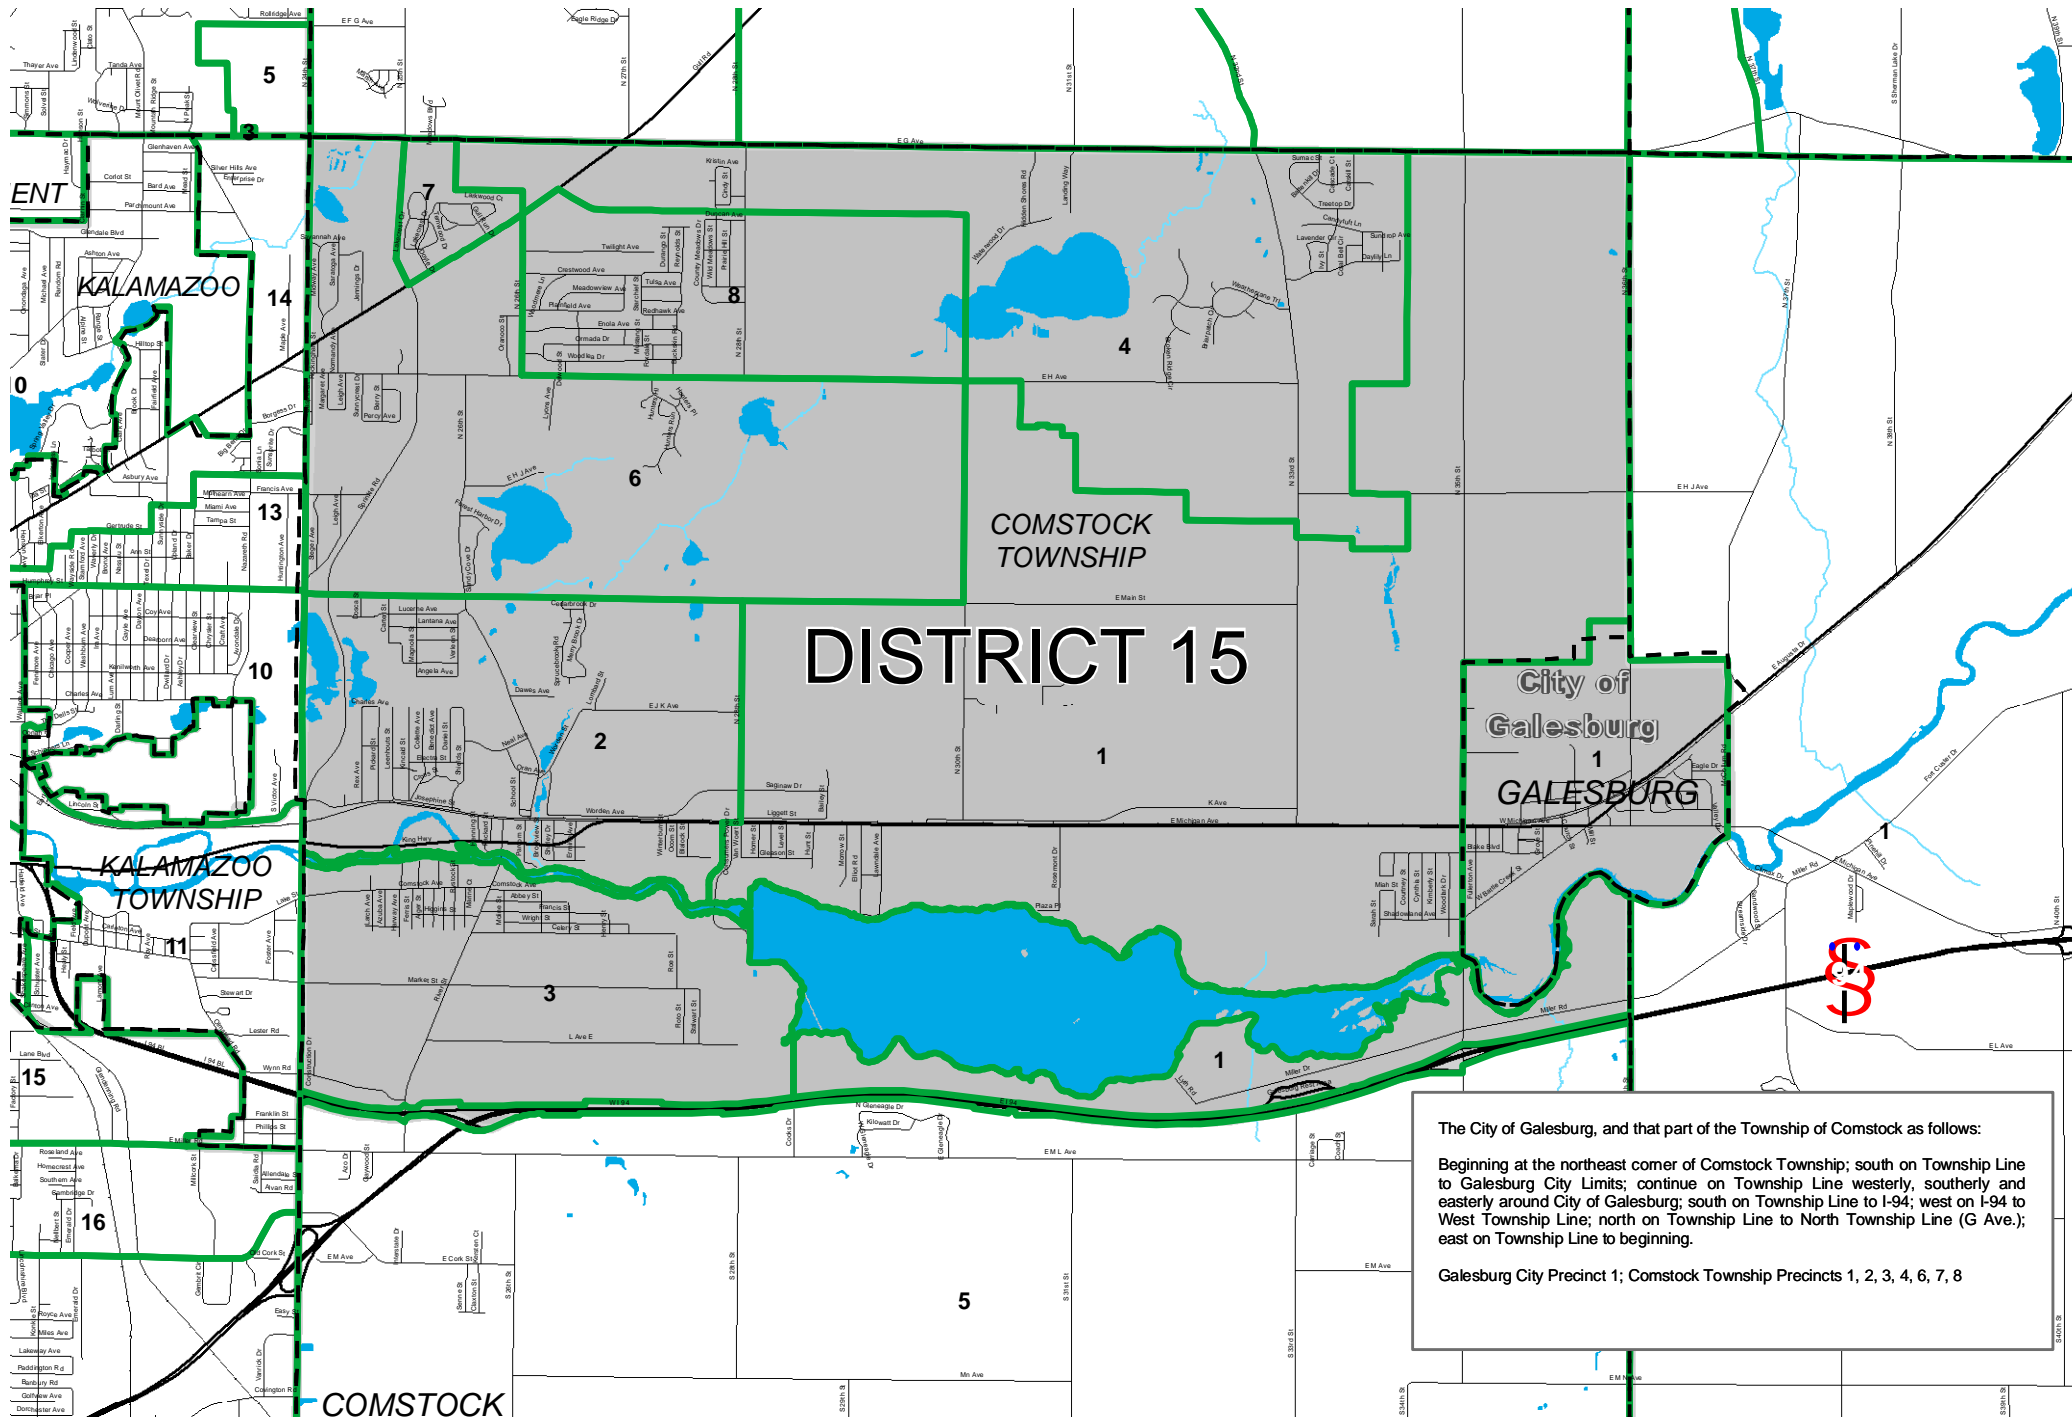

DISTRICT 15

KALAMAZOO COUNTY
BOARD OF COMMISSIONERS
2002-2012 DISTRICTS
KALAMAZOO COUNTY, MICHIGAN

0 1,500 3,000 Feet

Original Data from
October 8, 2003.
Updated: May 31, 2006.
Voter Precincts updated
February 6, 2008.

LEGEND

- Municipal Boundaries
- Voter Precincts 2008
- Expressway
- State Roads
- Primary Roads
- Minor Roads
- Railroad

The City of Galesburg, and that part of the Township of Comstock as follows:

Beginning at the northeast corner of Comstock Township; south on Township Line to Galesburg City Limits; continue on Township Line westerly, southerly and easterly around City of Galesburg; south on Township Line to I-94; west on I-94 to West Township Line; north on Township Line to North Township Line (G Ave.); east on Township Line to beginning.

Galesburg City Precinct 1; Comstock Township Precincts 1, 2, 3, 4, 6, 7, 8

*Kalamazoo County
Dept of Planning and
Community Development.
Printed February 6, 2008.*