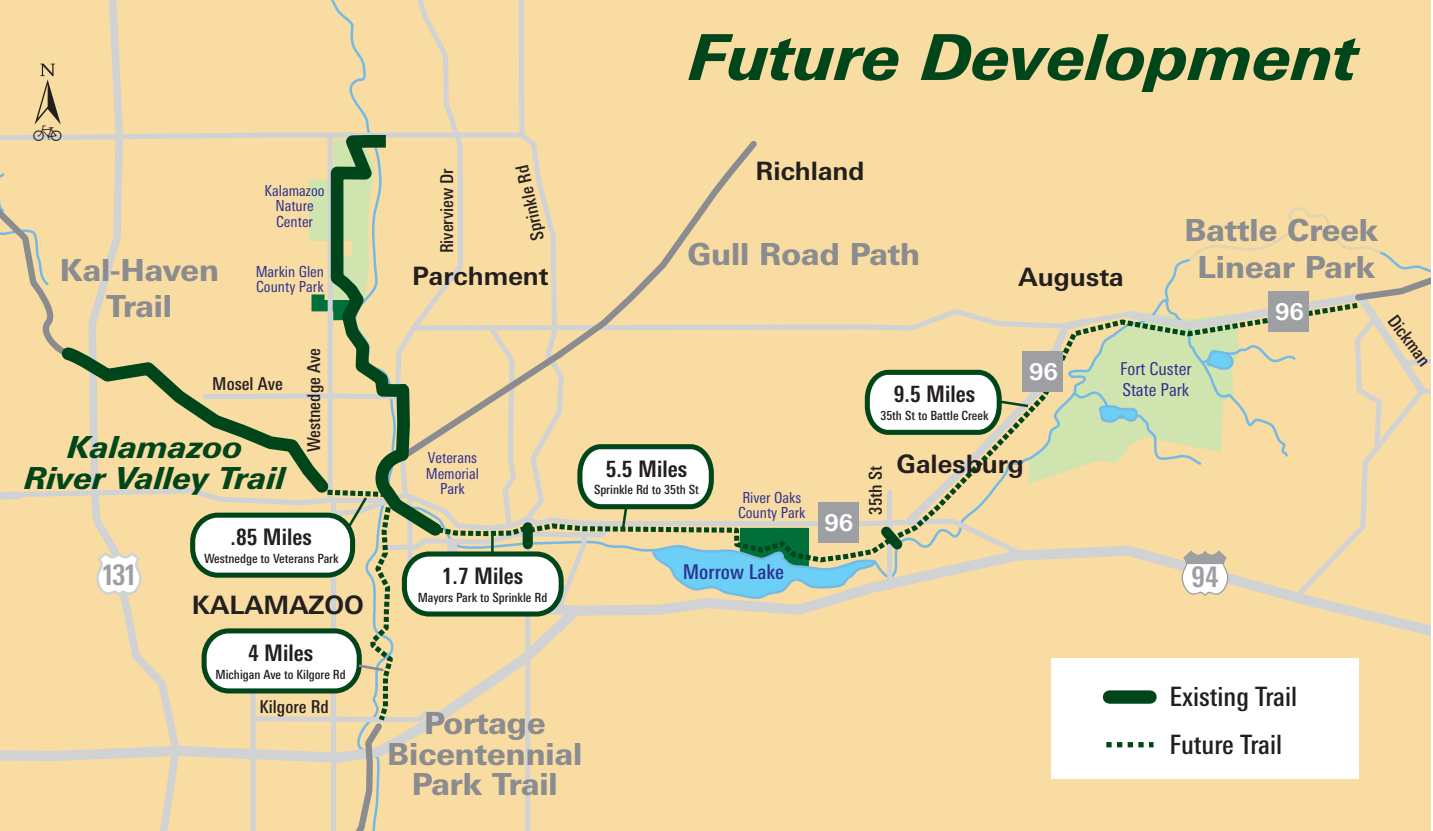

Future Development

.85 Miles
Westnedge to Veterans Park

4 Miles
Michigan Ave to Kilgore Rd

1.7 Miles
Mayors Park to Sprinkle Rd

5.5 Miles
Sprinkle Rd to 35th St

9.5 Miles
35th St to Battle Creek

 Existing Trail

 Future Trail