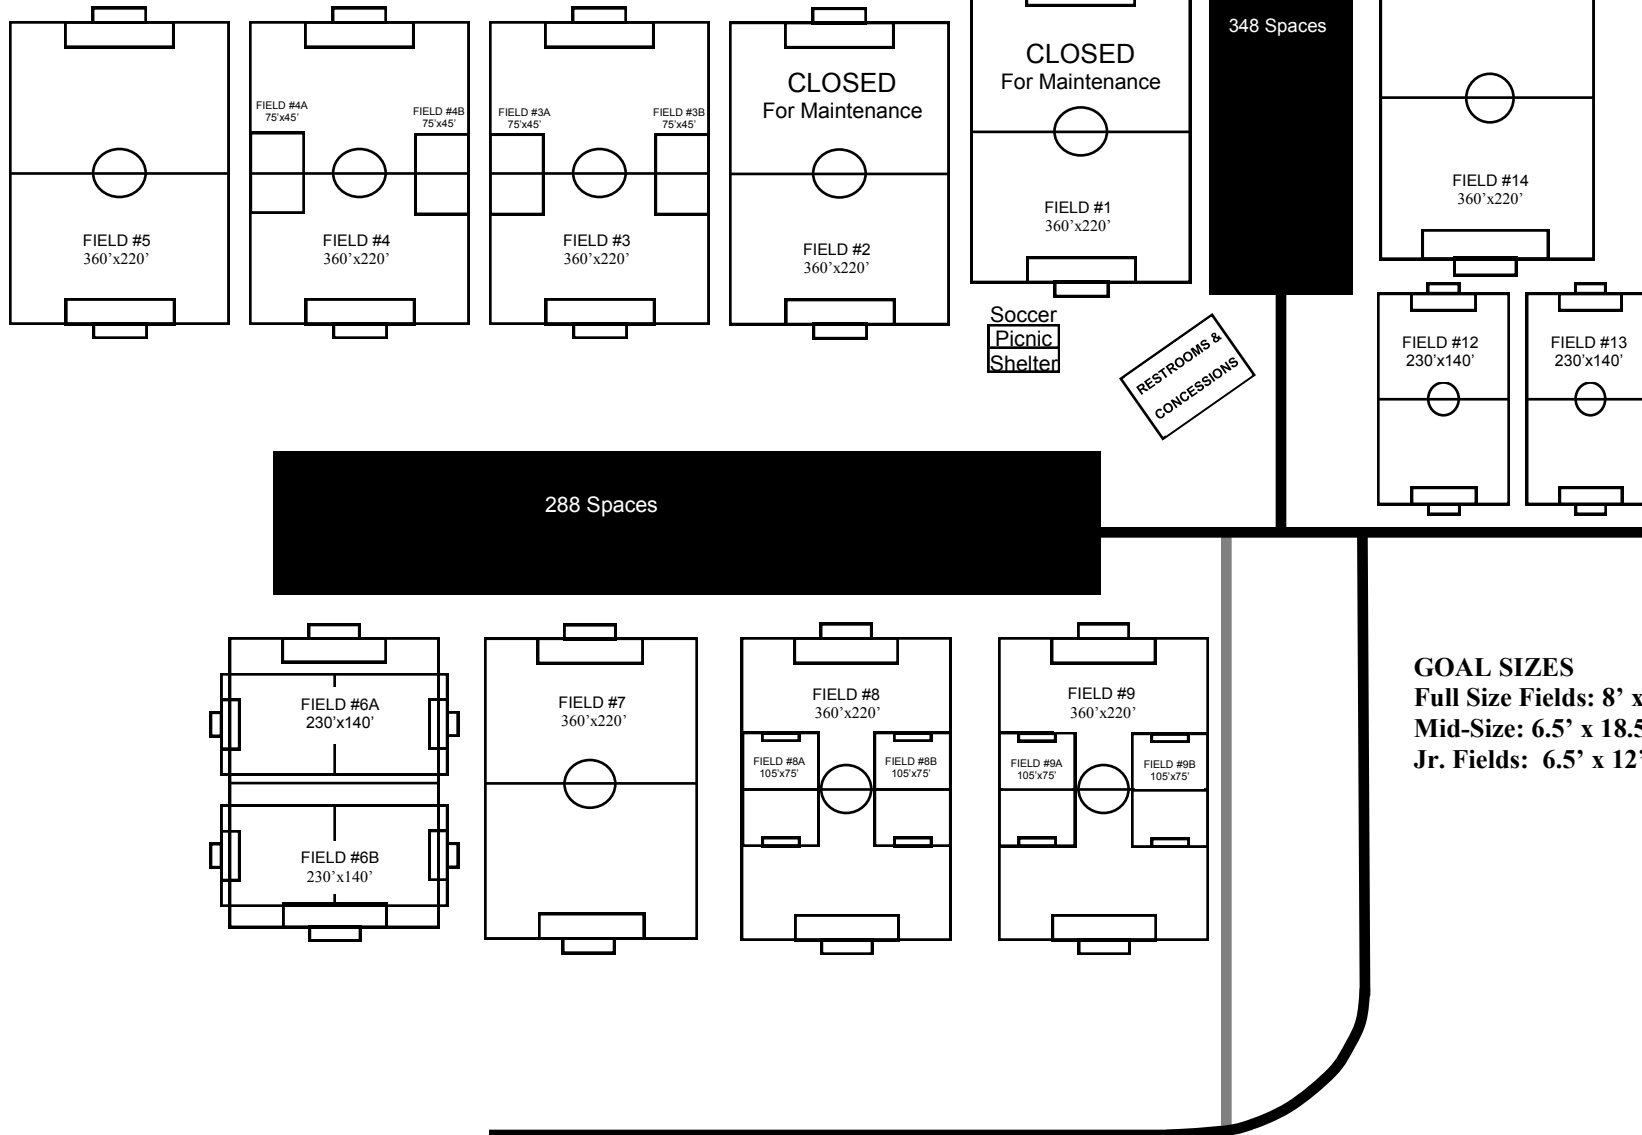

River Oaks County Park Soccer Complex 2019

1/19

GOAL SIZES
Full Size Fields: 8' x 24'
Mid-Size: 6.5' x 18.5'
Jr. Fields: 6.5' x 12'