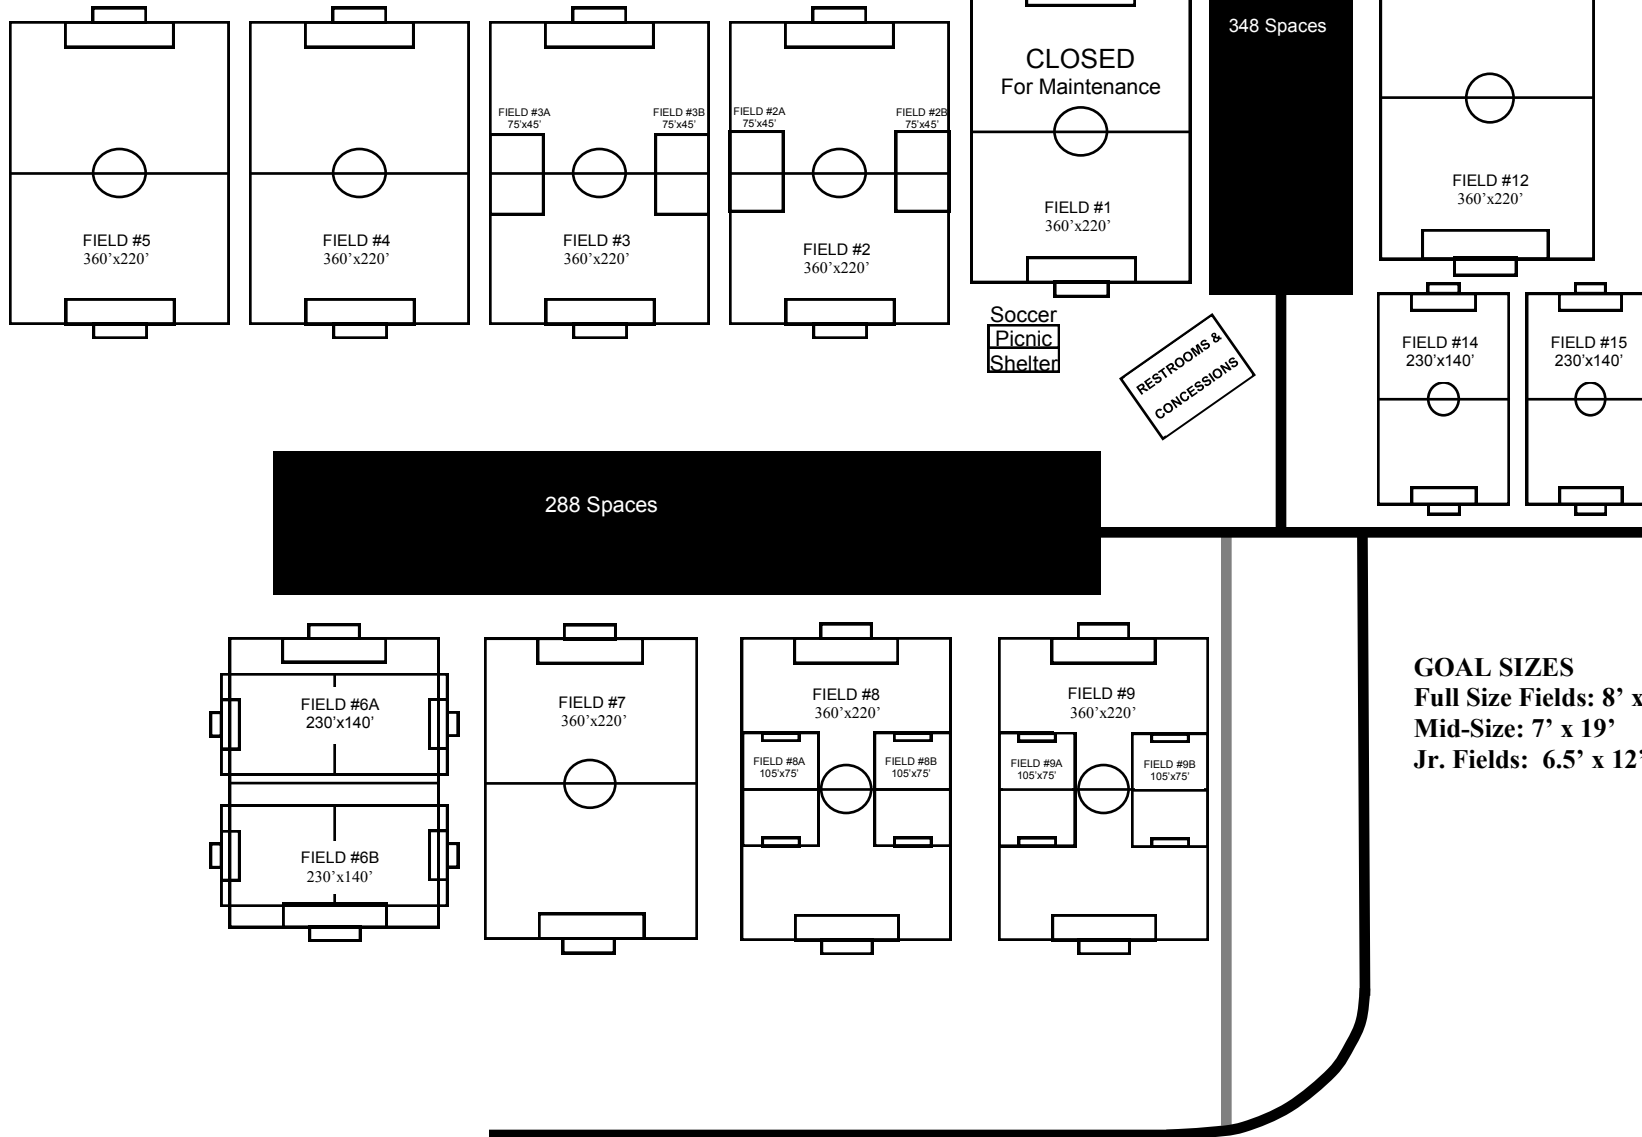

River Oaks County Park Soccer Complex 2018 2/18

GOAL SIZES
Full Size Fields: 8' x 24'
Mid-Size: 7' x 19'
Jr. Fields: 6.5' x 12'