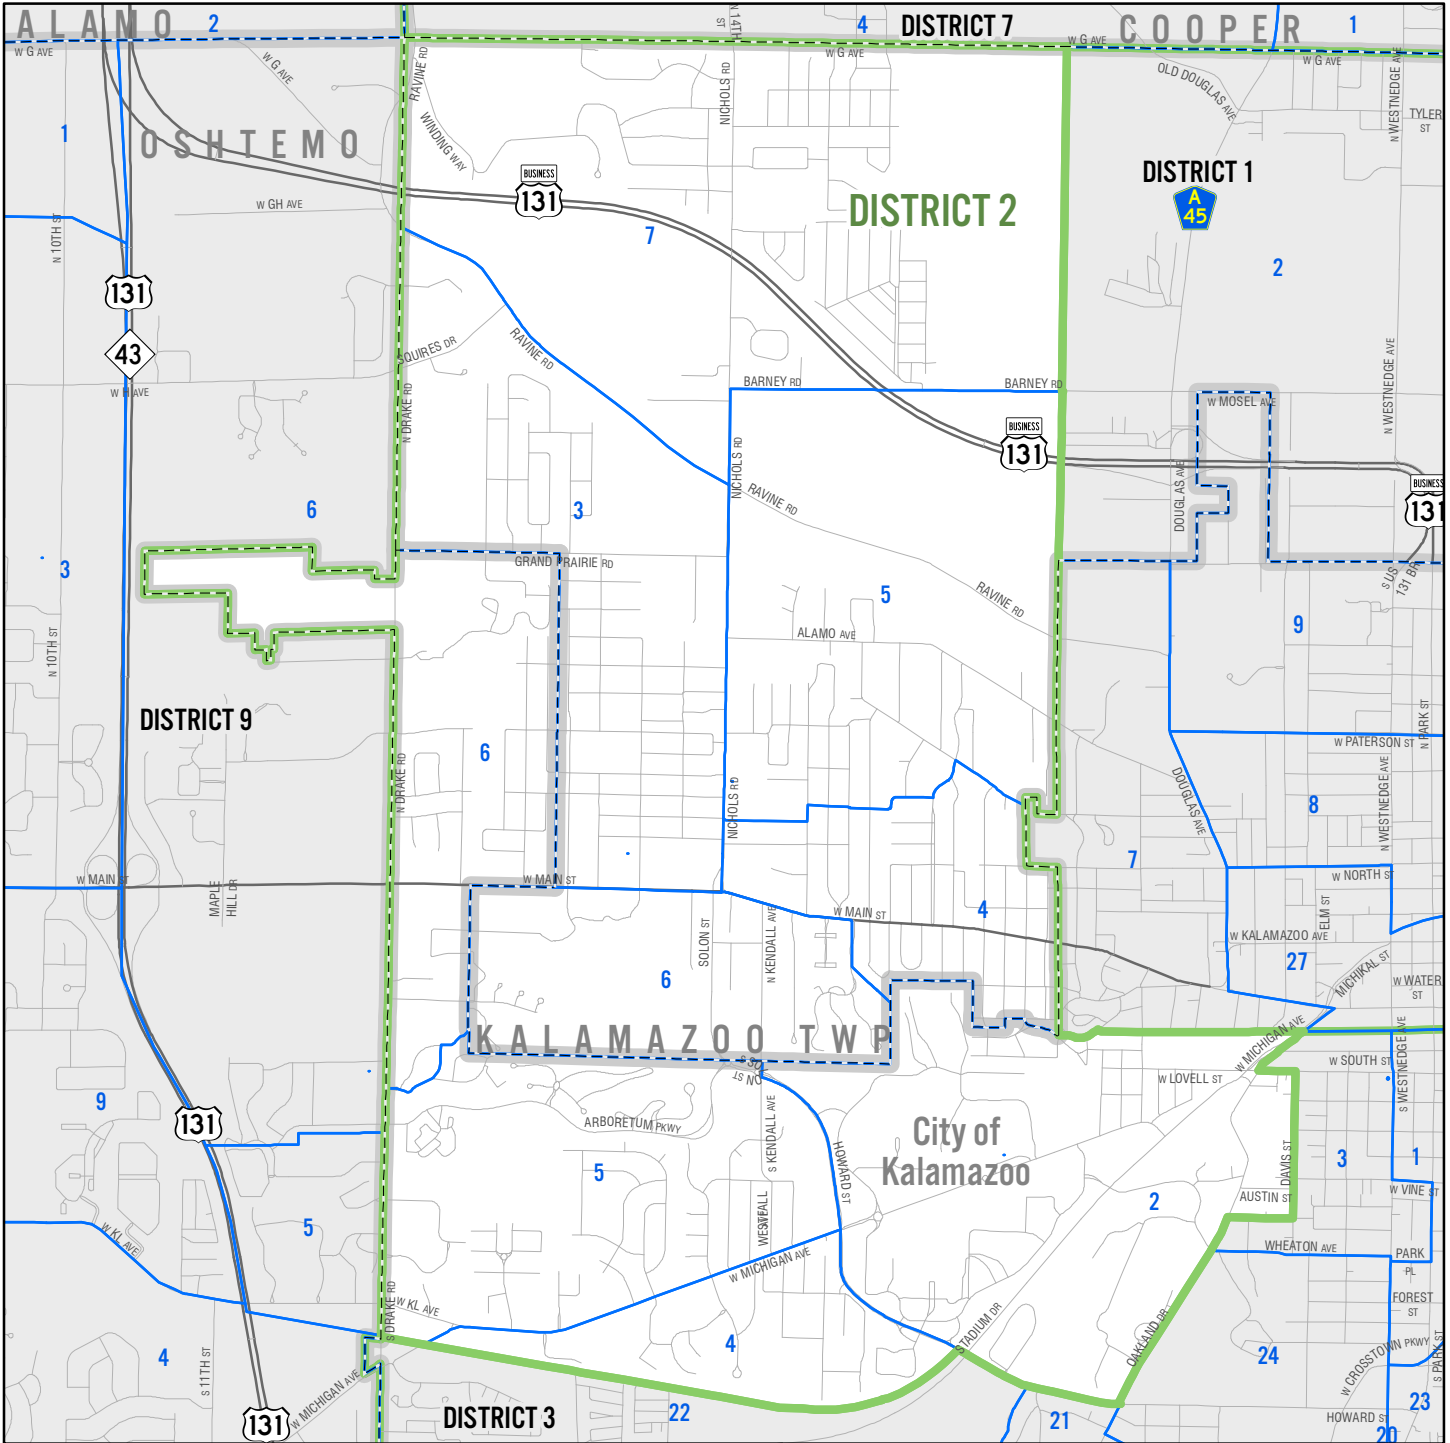

DISTRICT 2

- Commissioner Districts
- Voting Precincts
- Municipal Boundaries