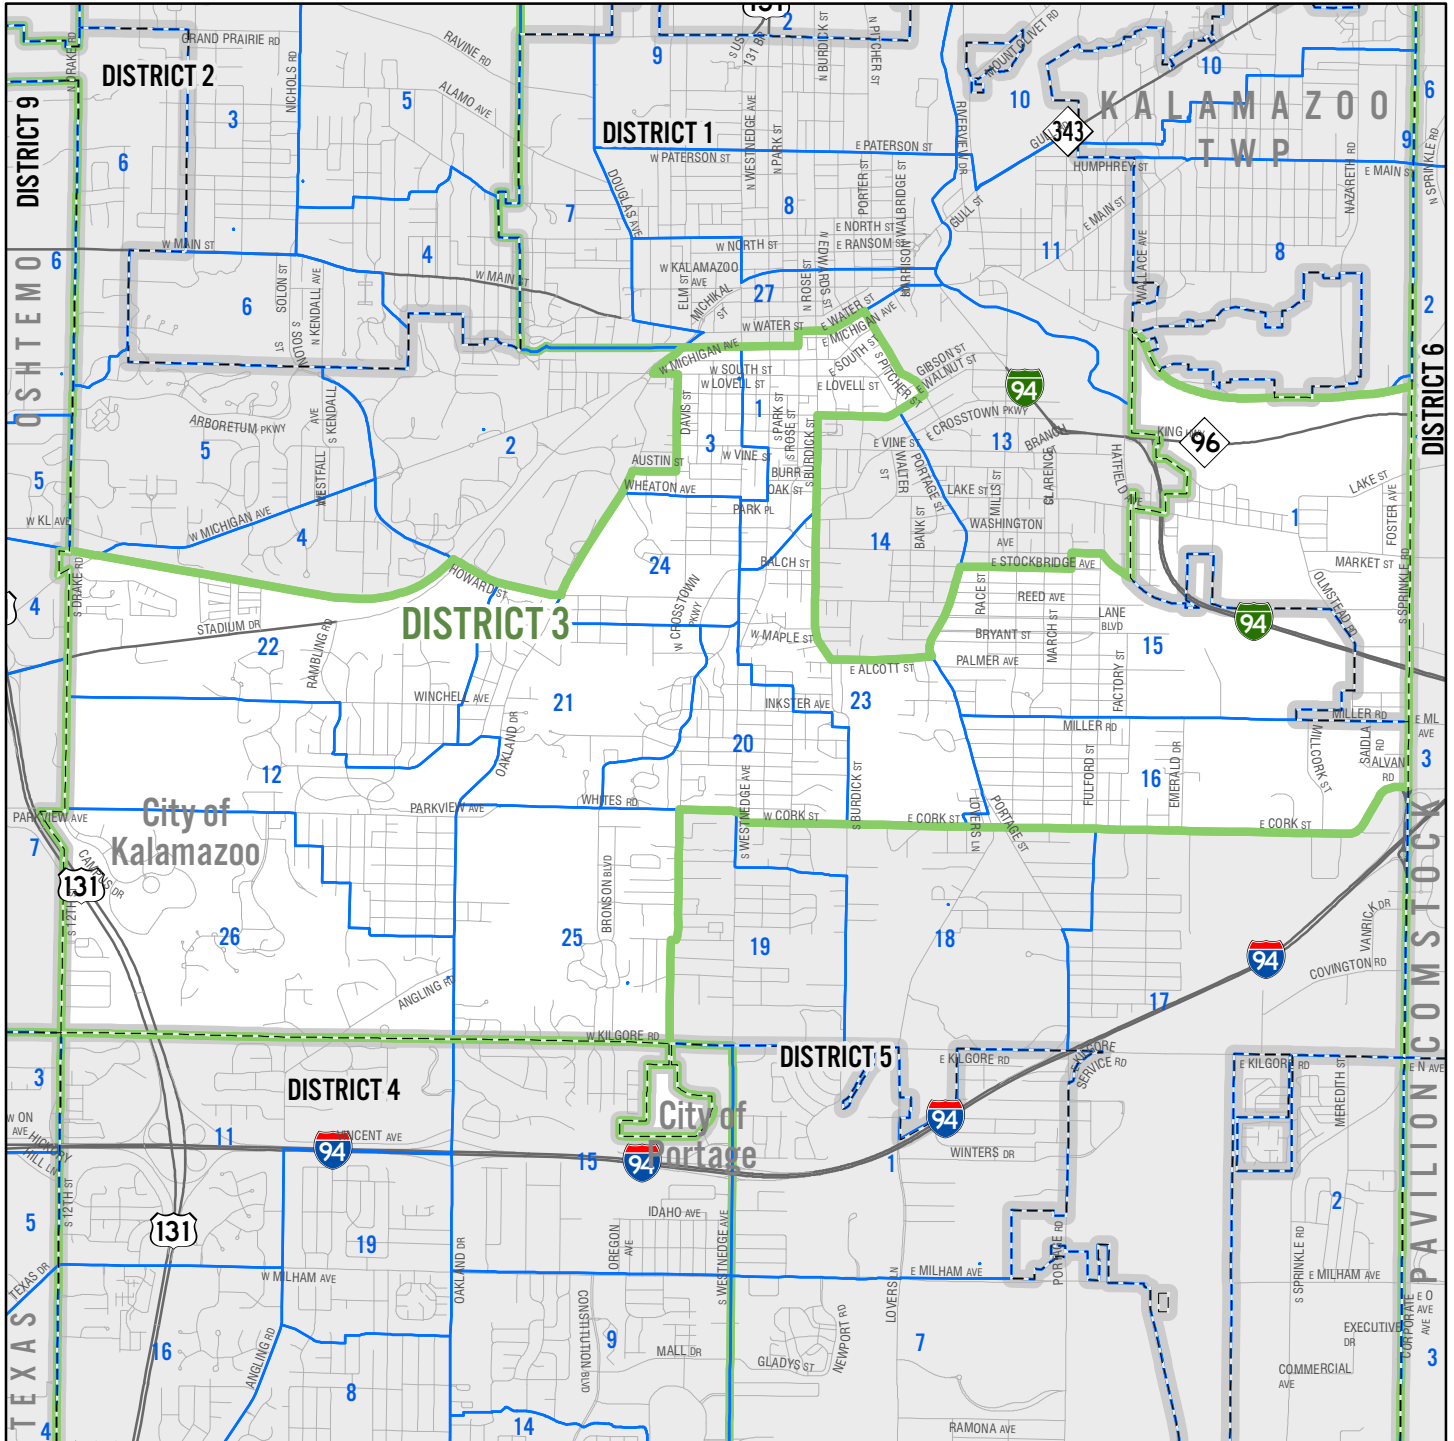

# DISTRICT 3

-  Commissioner Districts
-  Voting Precincts
-  Municipal Boundaries

## KALAMAZOO COUNTY, MICHIGAN

Data Sources:  
Kalamazoo County GIS

Date: 10/14/2022