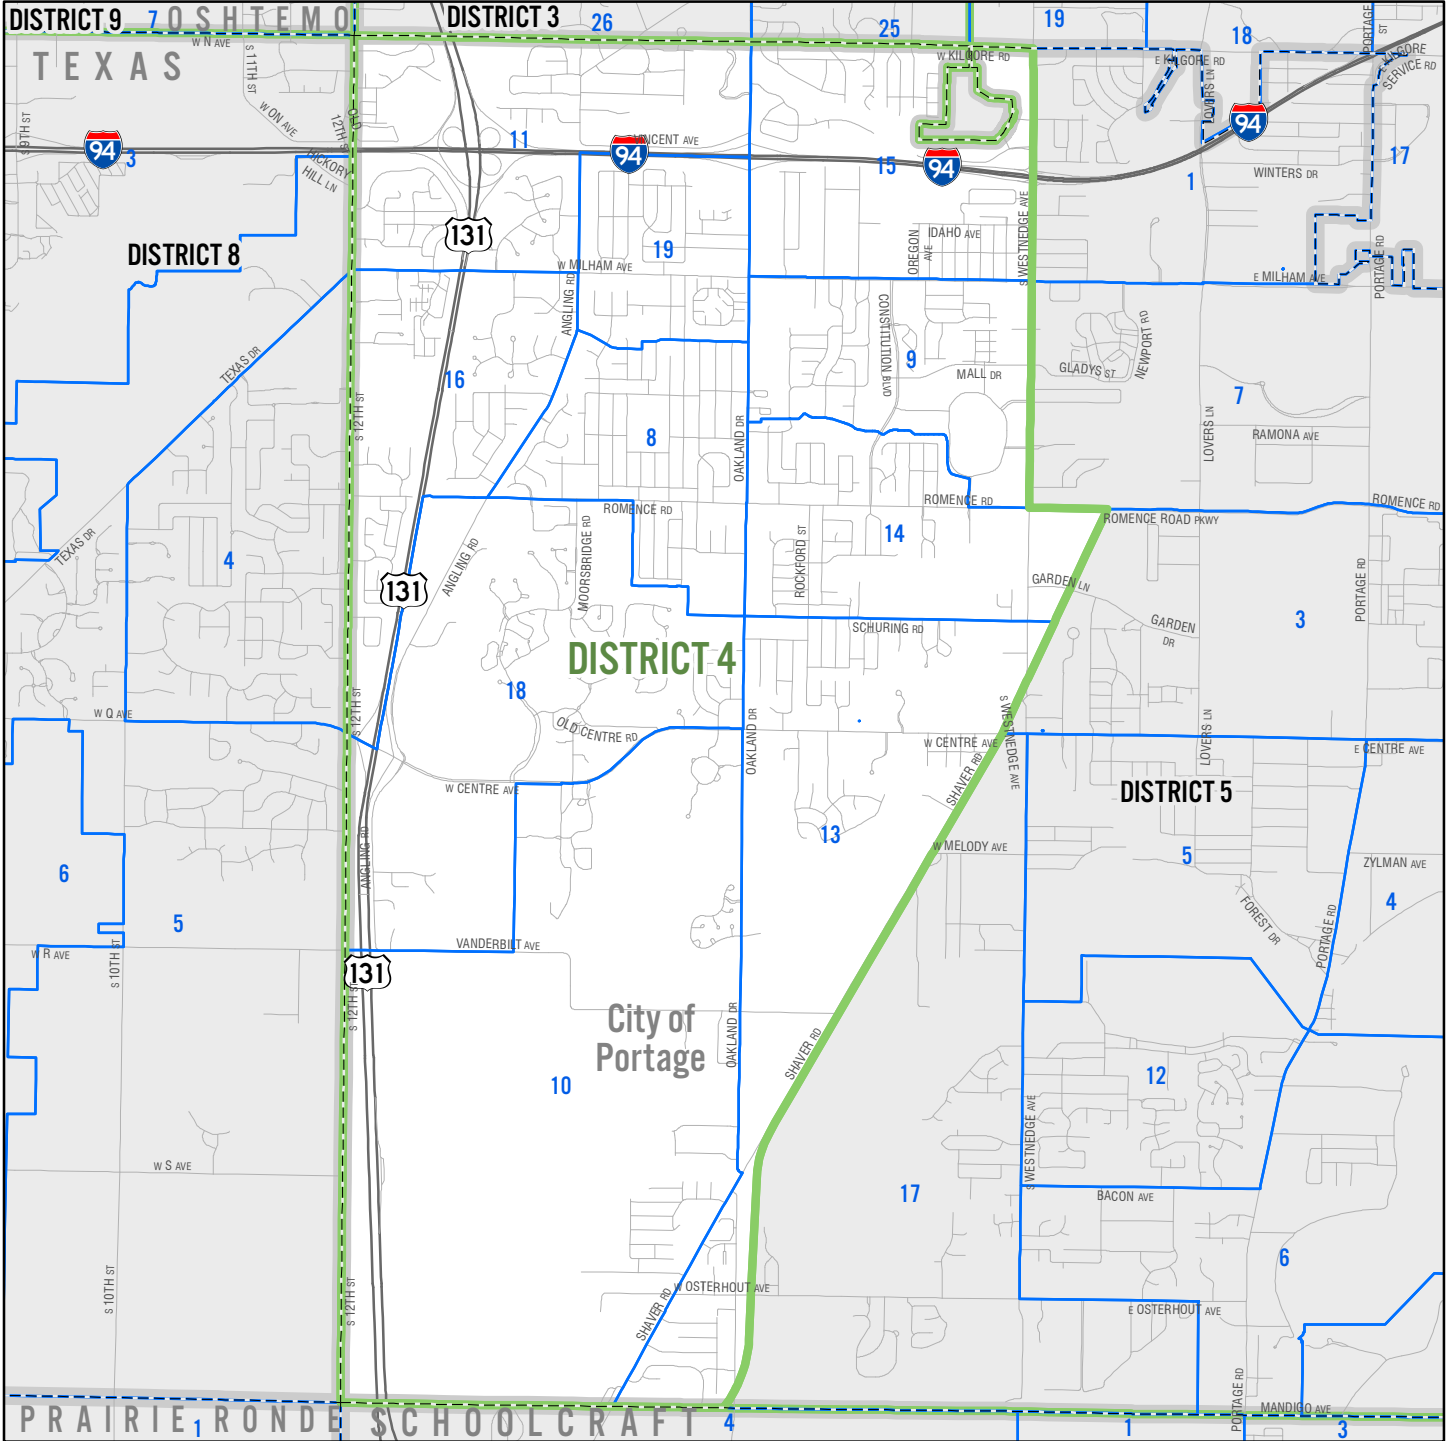

DISTRICT 4

- Commissioner Districts
- Voting Precincts
- Municipal Boundaries