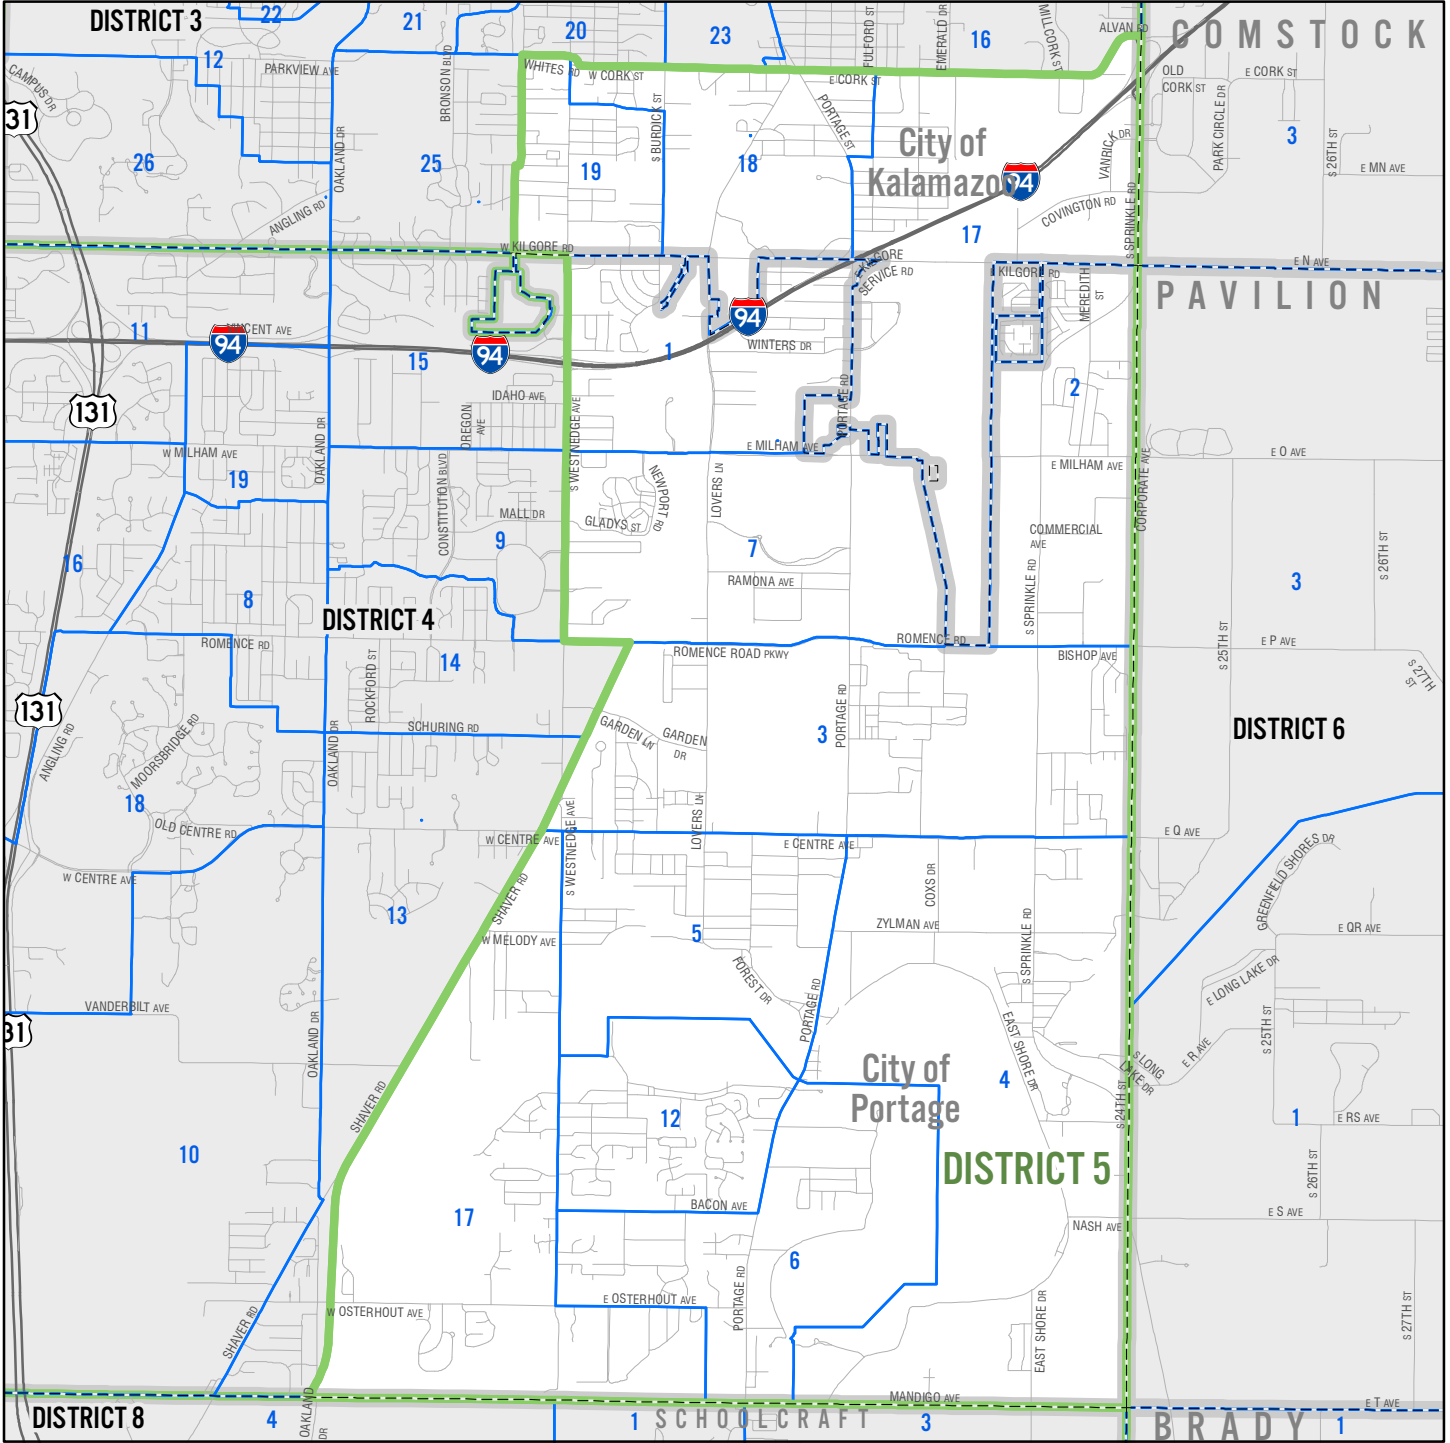

DISTRICT 5

- Commissioner Districts
- Voting Precincts
- Municipal Boundaries