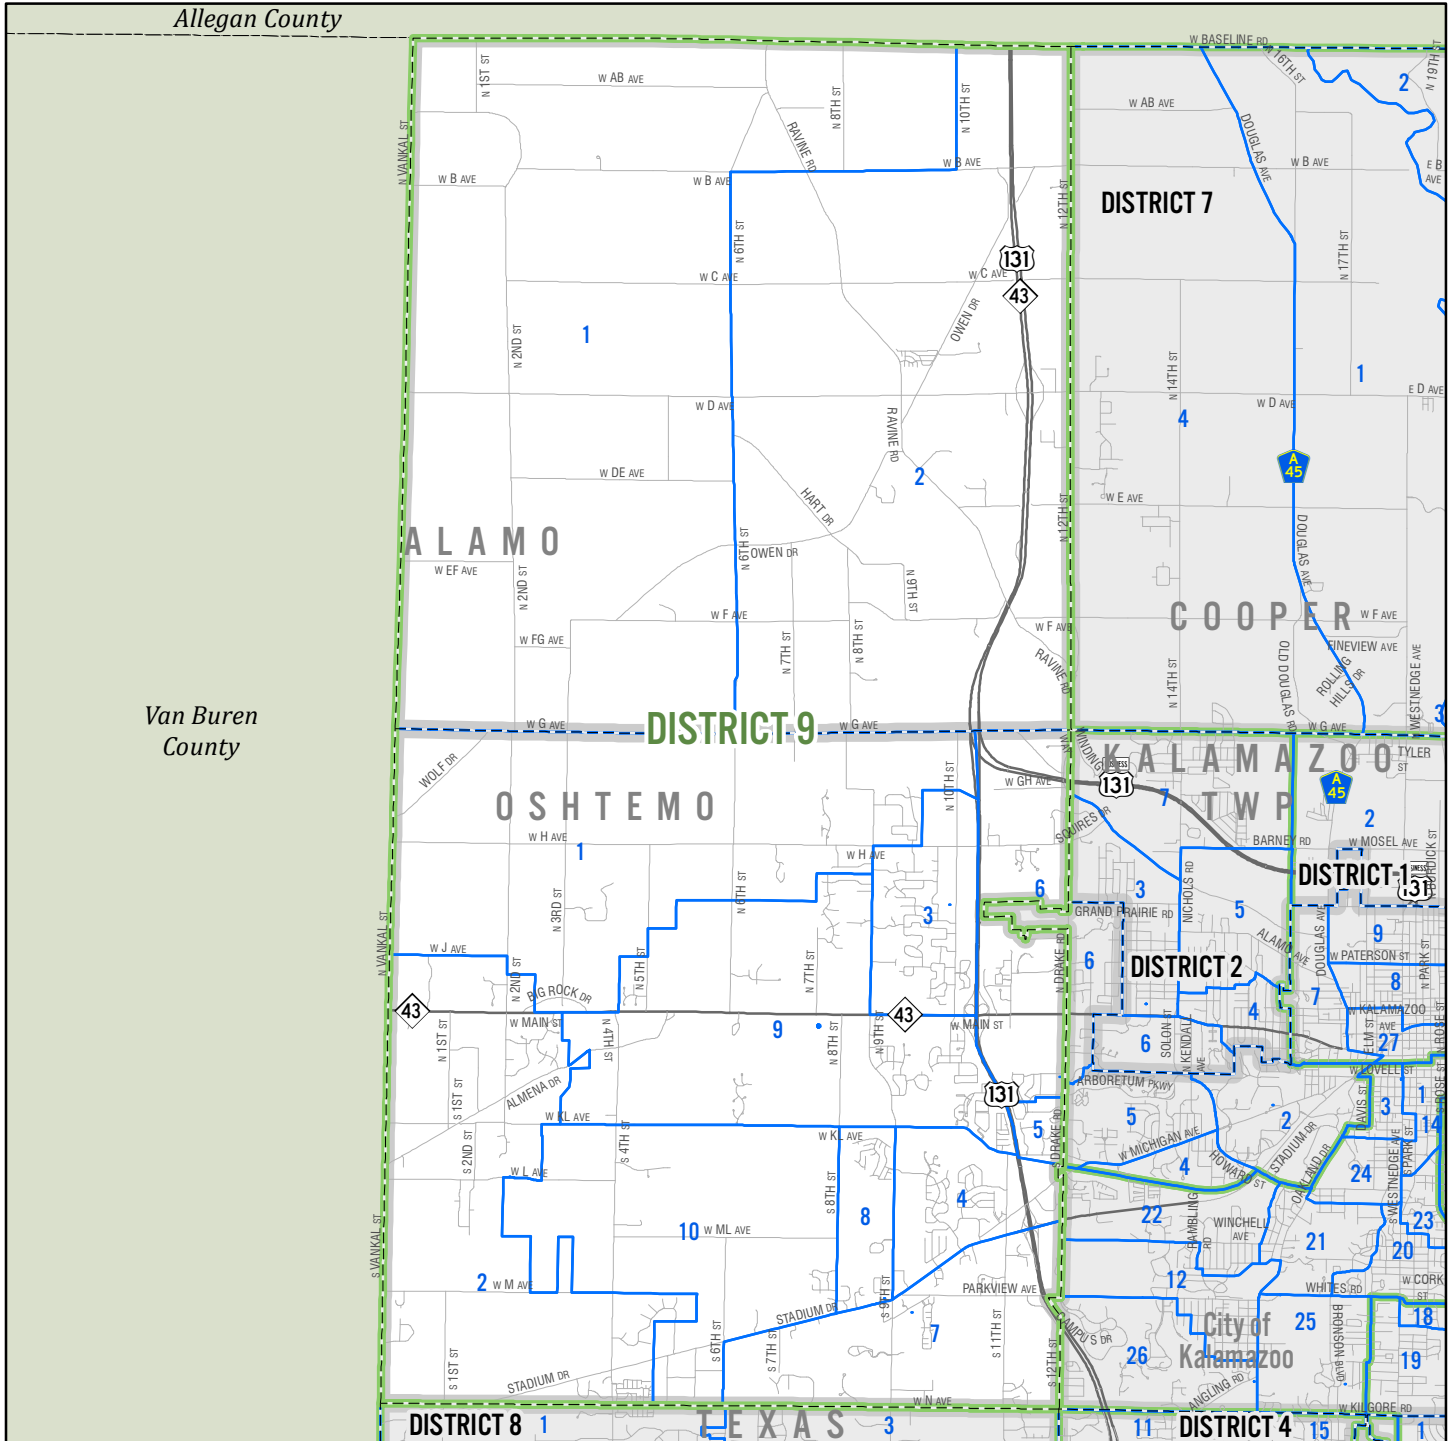

DISTRICT 9

- Commissioner Districts
- Voting Precincts
- Municipal Boundaries