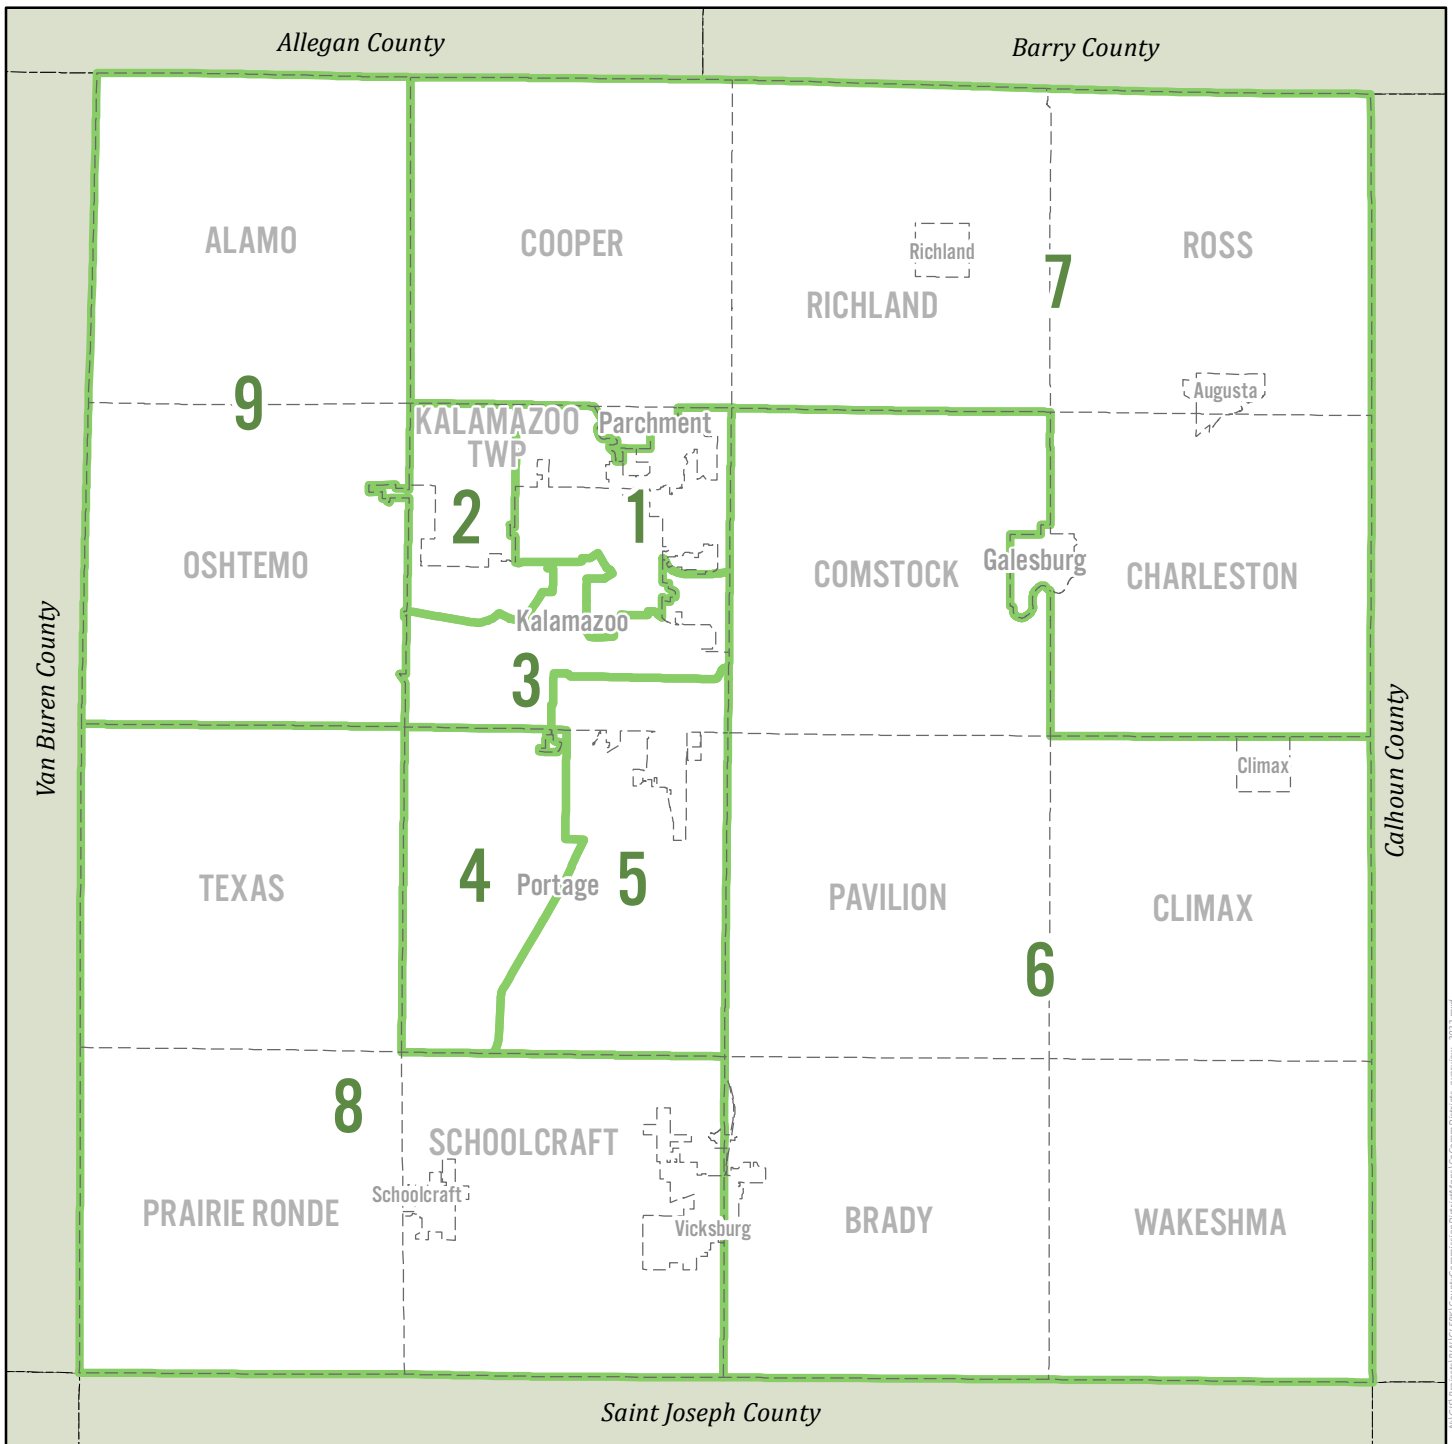

KALAMAZOO COUNTY BOARD OF COMMISSIONERS 2023–2032 DISTRICTS

Commissioner Districts

Municipal Boundaries

Data Sources:
Kalamazoo County GIS
Date: 3/9/2022