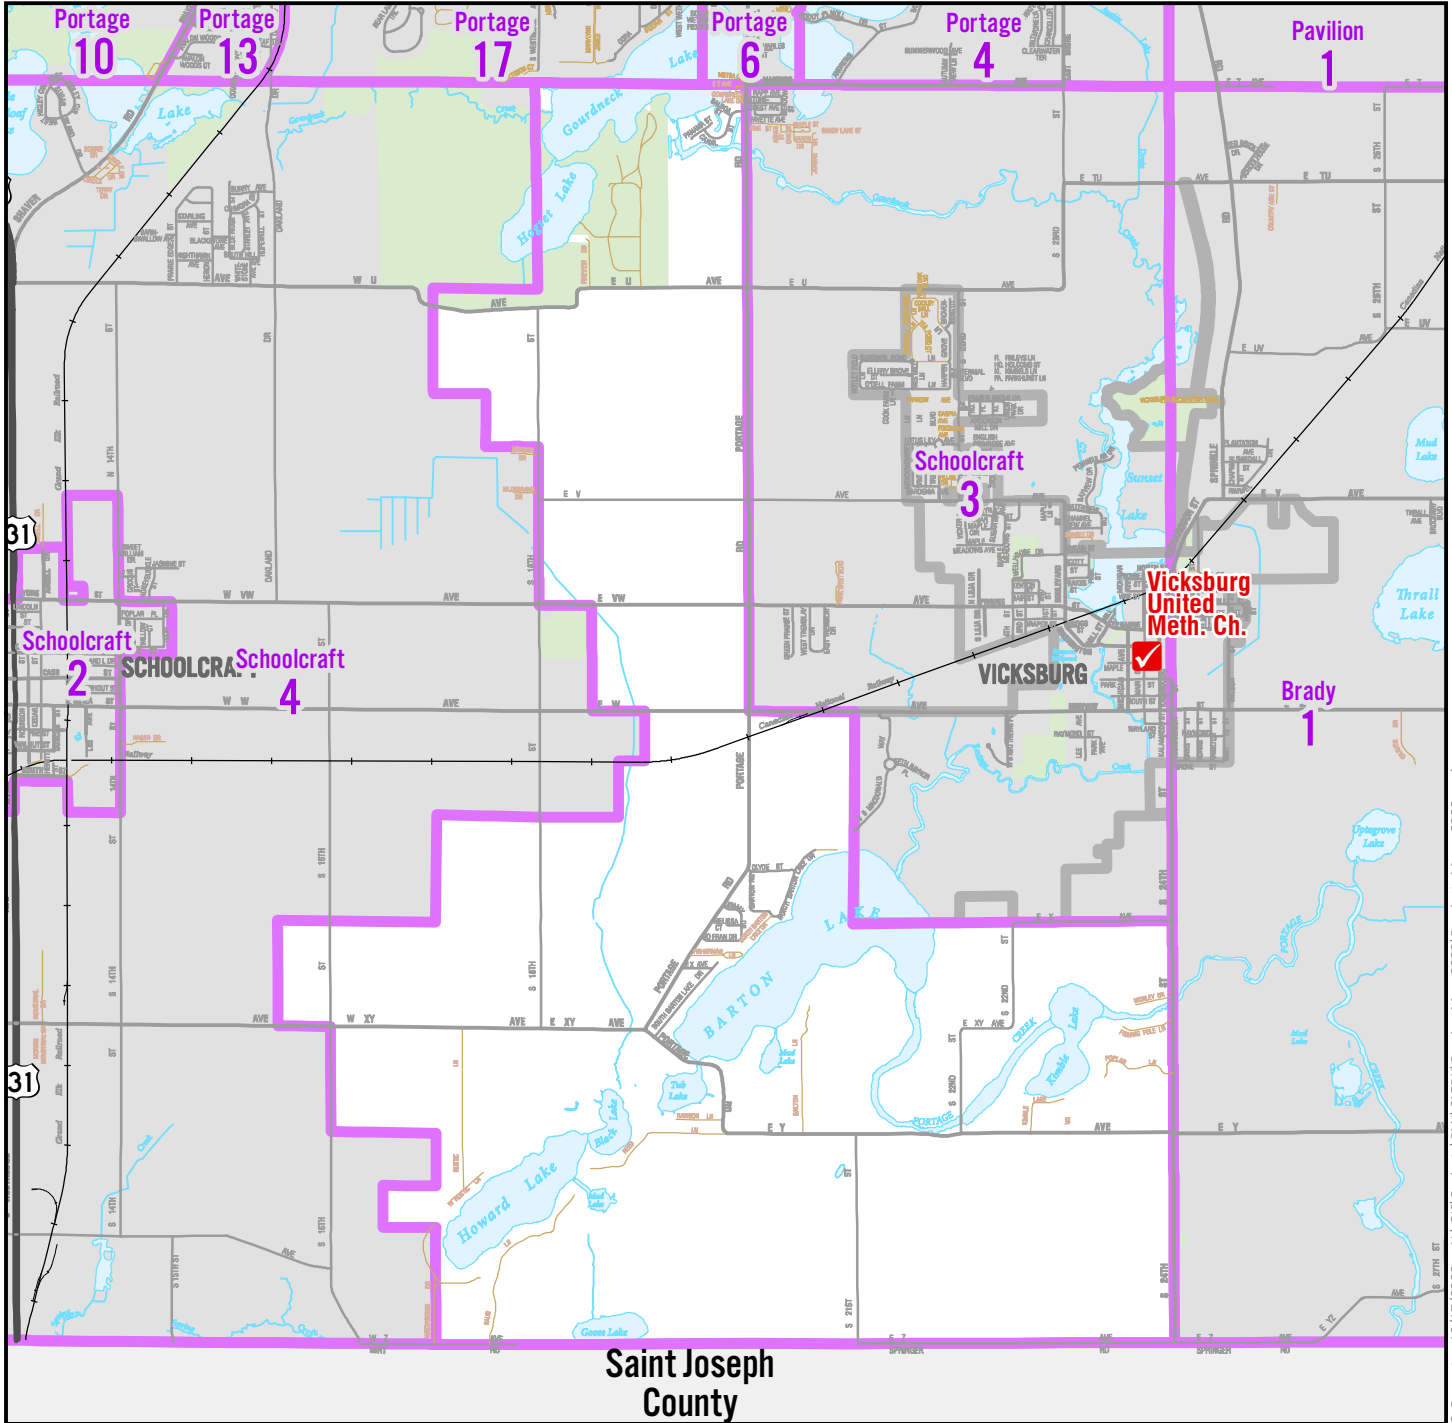

Schoolcraft Township, Precinct 1

Polling Location: Vicksburg United Methodist Church, 217 S Main St

C. Bessert 10/17/2023 N:\GIS\Projects\PLM\CLERK\Precinct\Maps2023\Precinct_Maps_2023.mxd

School District

U.S. Congressional District
5

County Commission District
8

State House District
42

State Senate District
19

- Polling Locations
- Voting Precinct Lines
- Railroads
- Municipal Boundaries