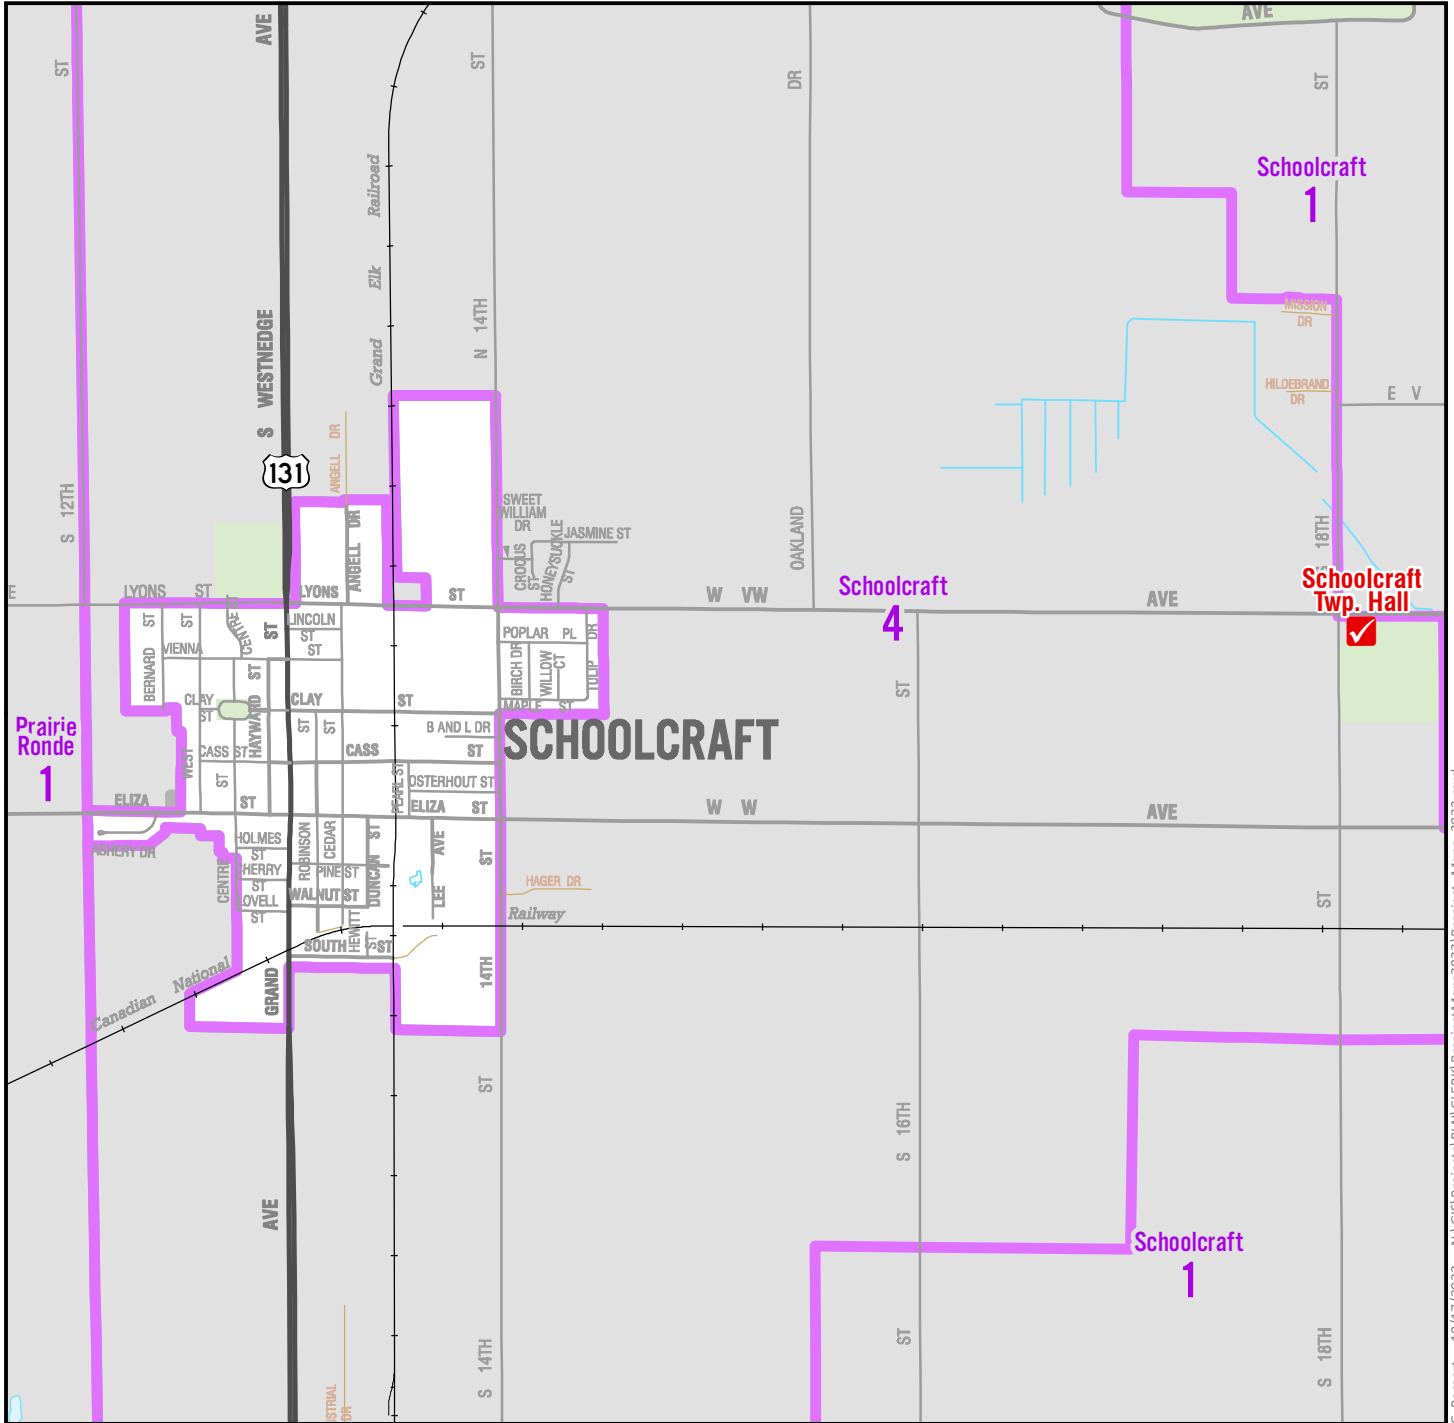

Schoolcraft Township, Precinct 2

Polling Location: Schoolcraft Township Hall, 50 E VW Ave

C:\Bessert_10/17/2023_N:\GIS\Projects\PLM\CLERK\Precinct\Maps2023\Precinct_Maps_2023.mxd

School District

U.S. Congressional District
5

County Commission District
8

State House District
42

State Senate District
19

0 0.5 Miles

Polling Locations

Voting Precinct Lines

Railroads

Municipal Boundaries