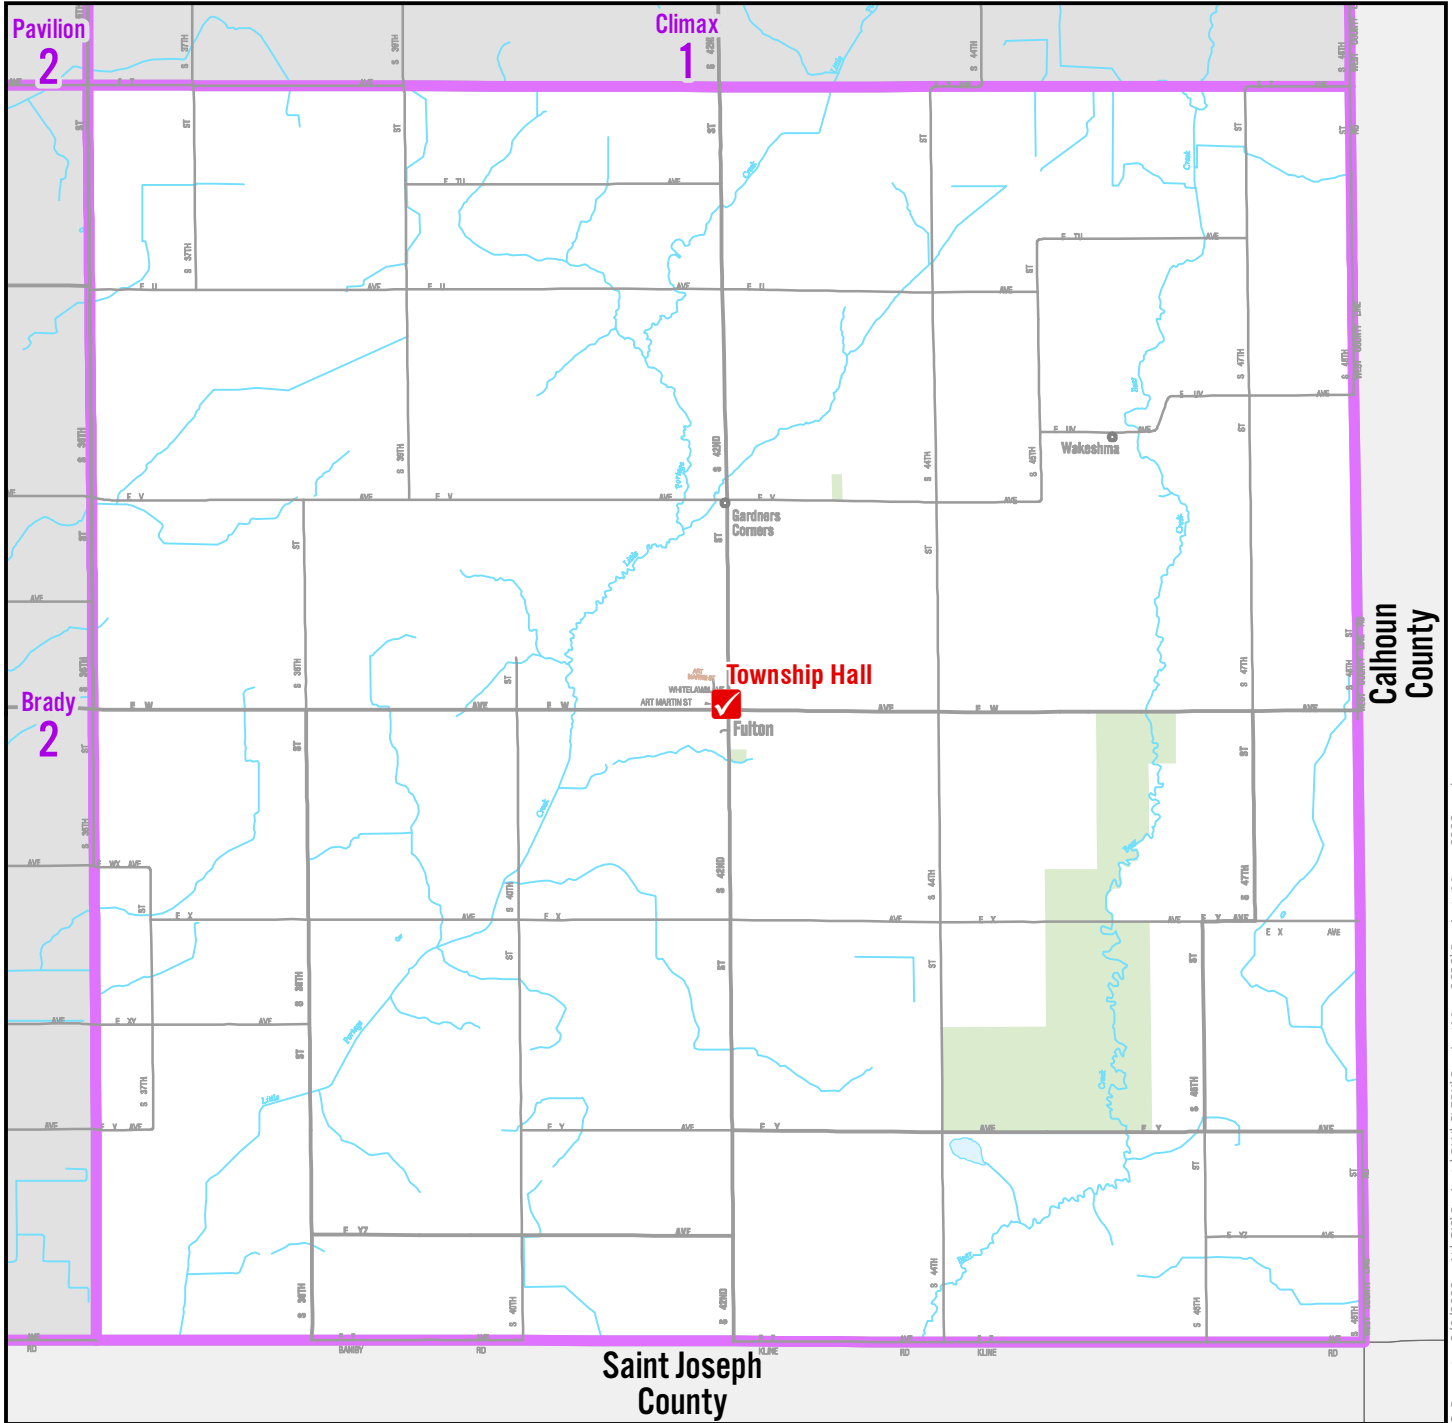

# Wakeshma Township, Precinct 1

Polling Location: Wakeshma Township Hall, 13988 S 42nd St

C:\Bessert\3/9/2022\N:\GIS\Projects\PLM\CLERK\PrecinctMaps2022\Precinct\_Maps\_2022.mxd

### School District

U.S. Congressional District  
**5**

County Commission District  
**6**

State House District  
**45**

State Senate District  
**18**

-  Polling Locations
-  Voting Precinct Lines
-  Railroads
-  Municipal Boundaries