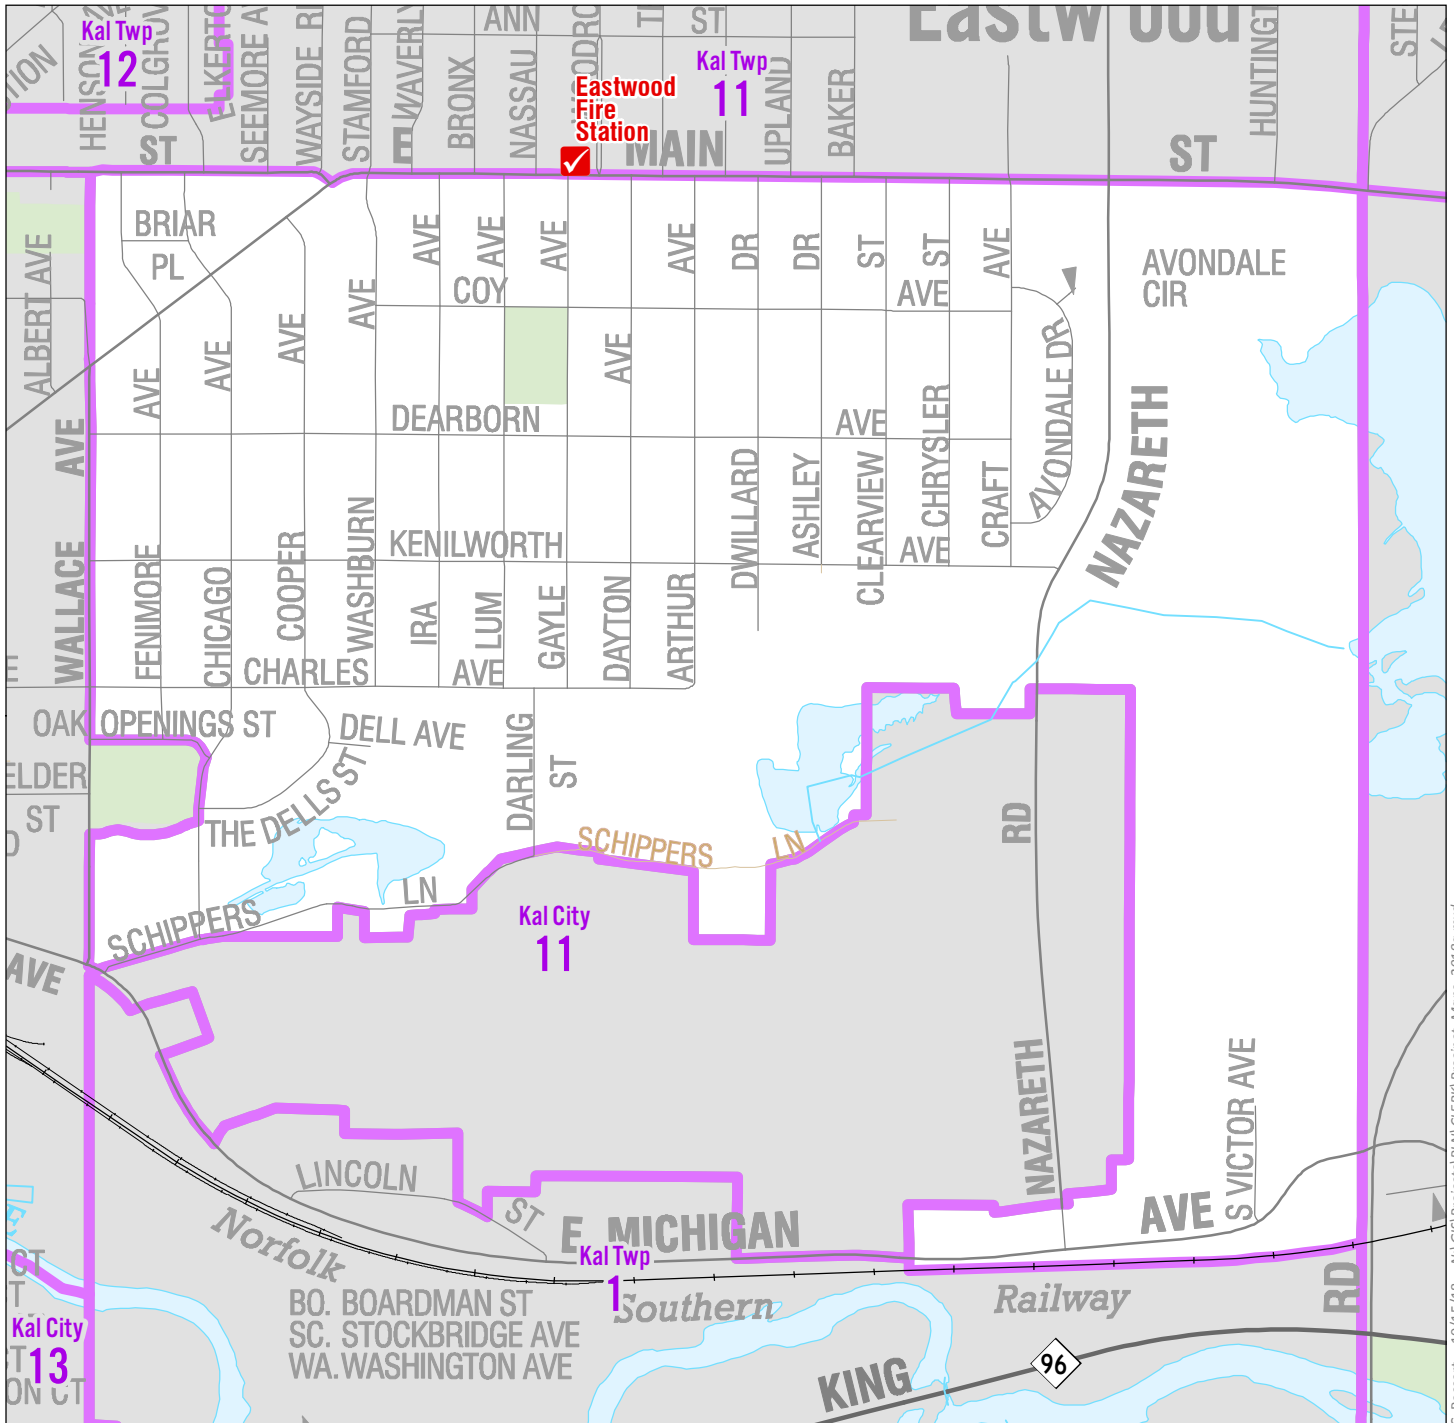

Kalamazoo Township, Precinct 10

Polling Location: Eastwood Fire Stn., 2703 E Main St

C. Bessert 10/15/18 N:\GIS\Projects\PLM\CLERK\Precinct_Maps_2018a.mxd

School District

U.S. Congressional District
6

County Commission District
1

State House District
60

State Senate District
20

0 0.3 Miles

-  Polling Locations
-  Voting Precinct Lines
-  Railroads
-  Village Boundaries
-  Jurisdiction Boundaries