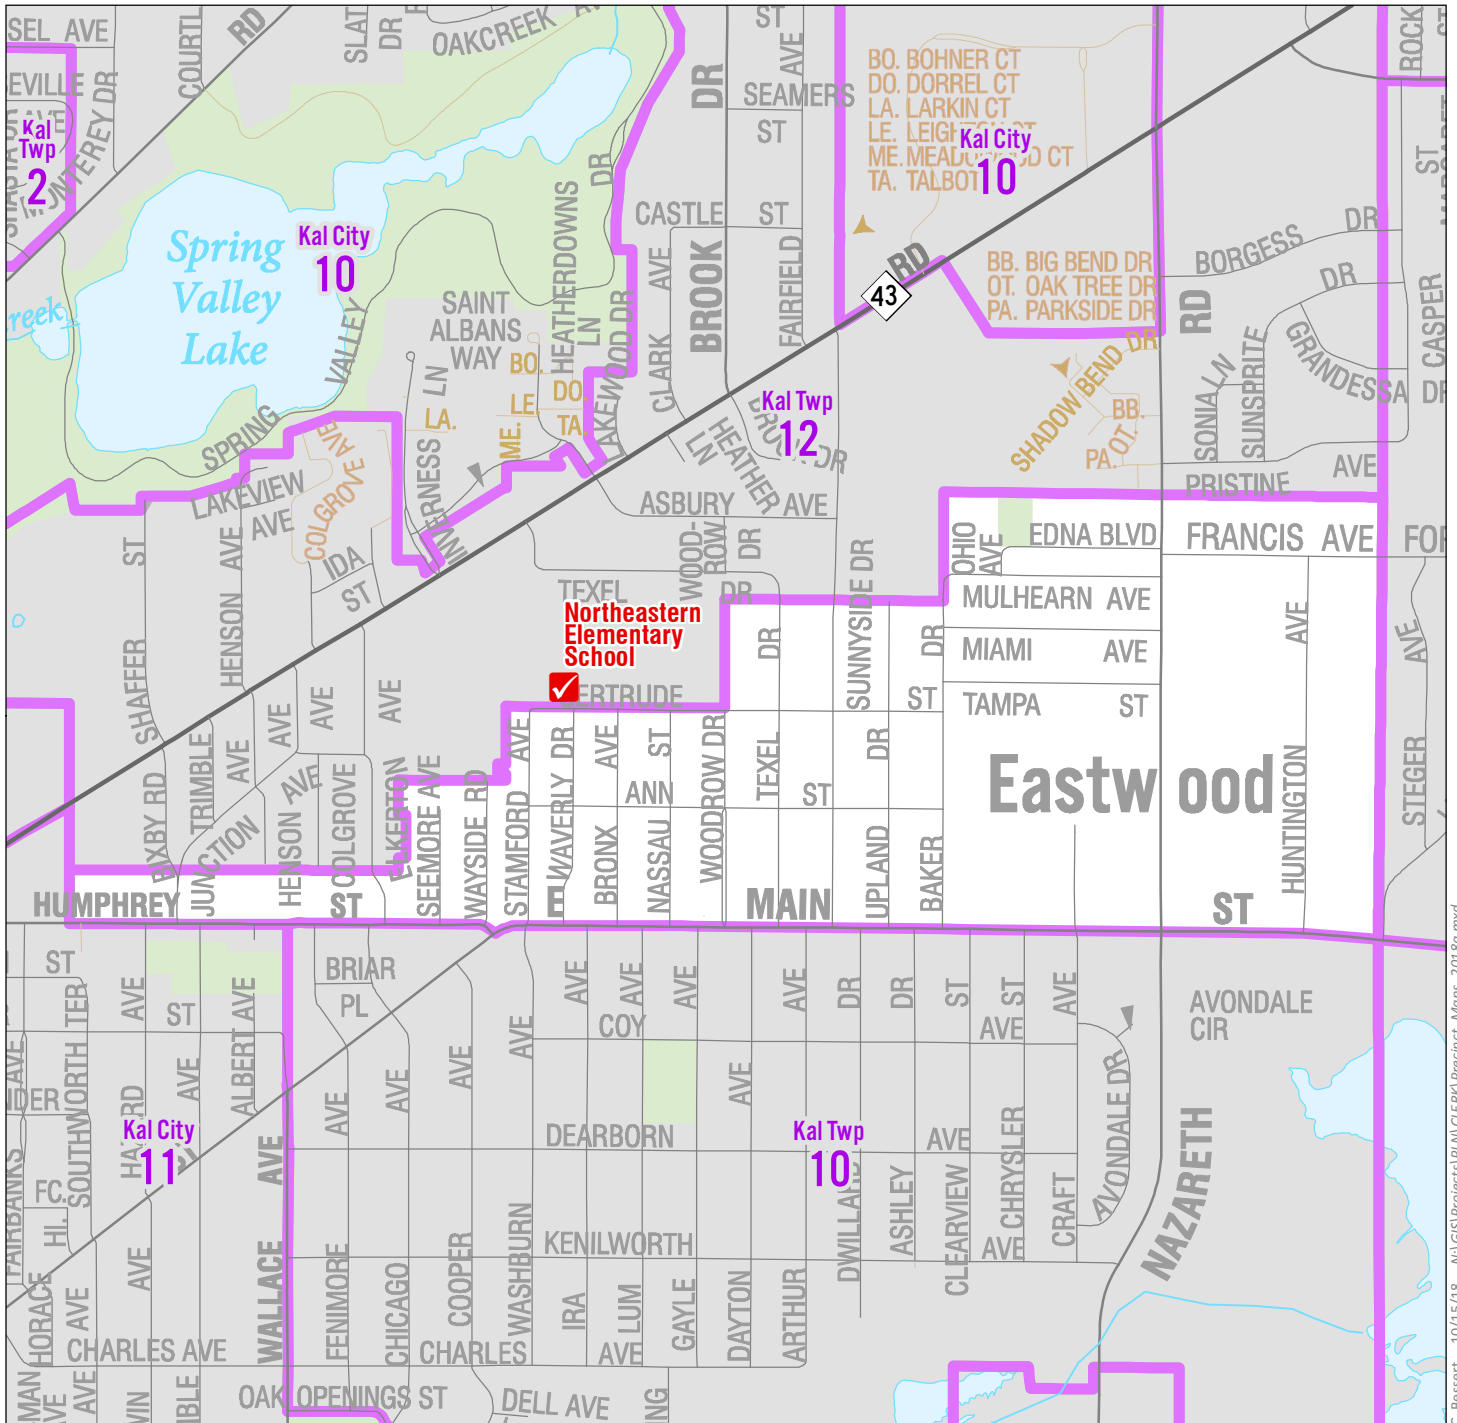

Kalamazoo Township, Precinct 11

Polling Location: **Northeastern Elem. Sch., 2433 Gertrude St**

C. Bessert 10/15/18 N:\GIS\Projects\PLM\CLERK\Precinct_Maps_2018a.mxd

School District

U.S. Congressional District
6

County Commission District
1

State House District
60

State Senate District
20

0 0.35 Miles

- Polling Locations
- Voting Precinct Lines
- Railroads
- Village Boundaries
- Jurisdiction Boundaries