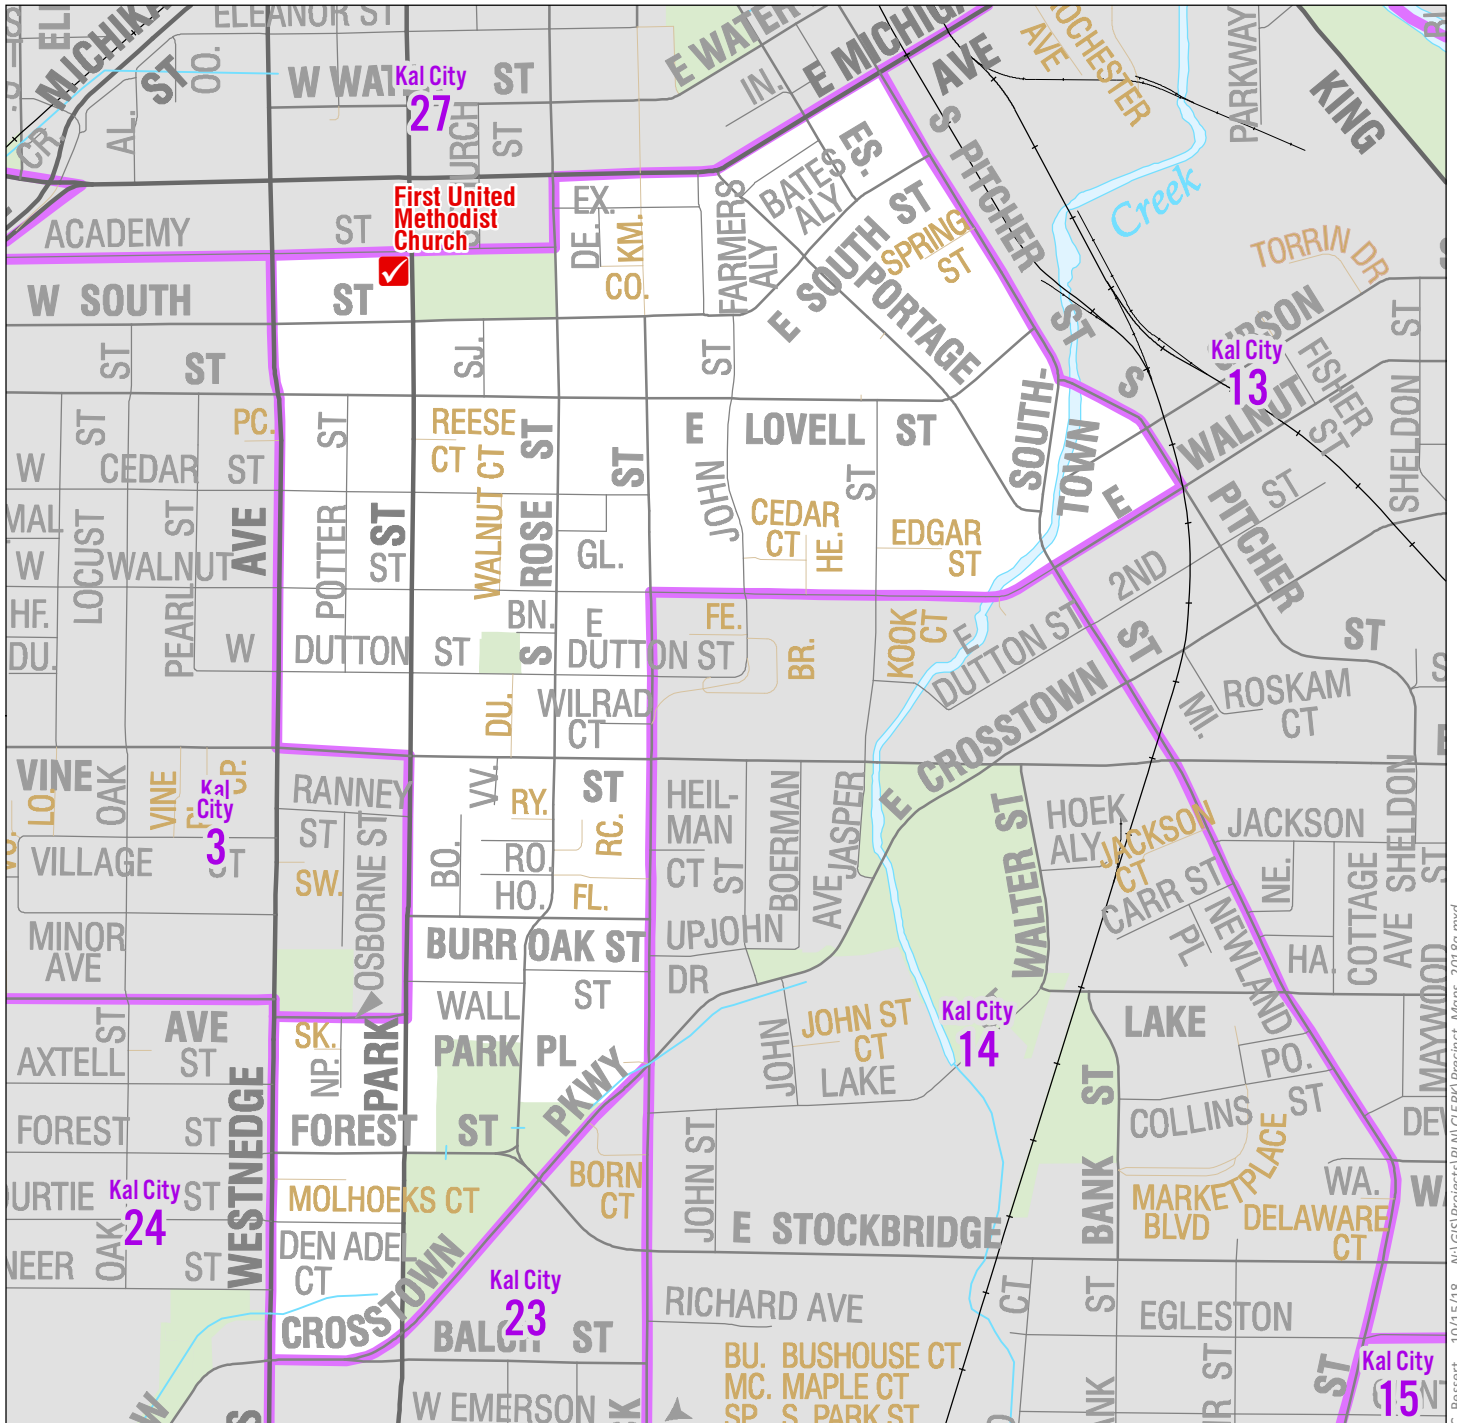

City of Kalamazoo, Precinct 1

Polling Location: First United Methodist Church, 212 S Park St

School District

U.S. Congressional District
6

County Commission District
1

State House District
60

State Senate District
20

0 0.25 Miles

-  Polling Locations
-  Voting Precinct Lines
-  Railroads
-  Village Boundaries
-  Jurisdiction Boundaries