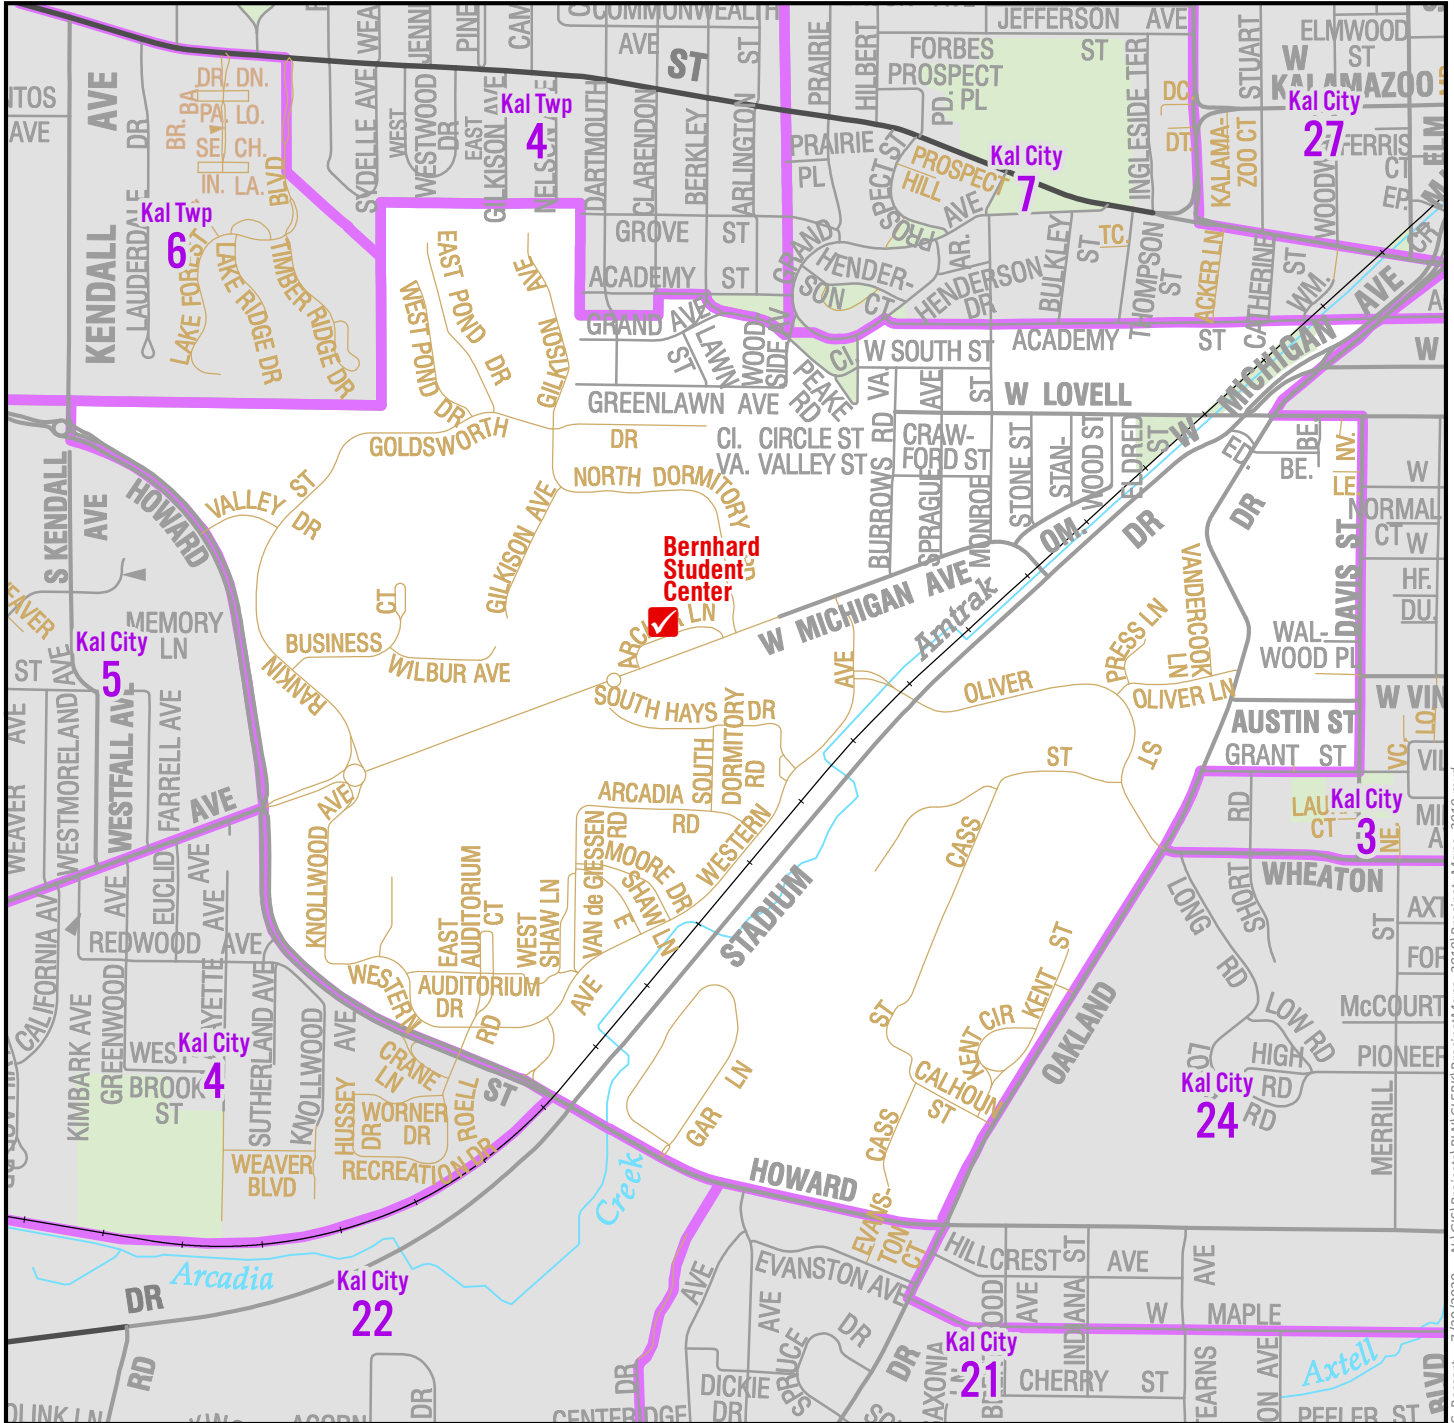

City of Kalamazoo, Precinct 2

Polling Location: Bernhard Student Center, Western Michigan University

School District

U.S. Congressional District
6

County Commission District
3

State House District
60

State Senate District
20

0 0.35 Miles

- Polling Locations
- Voting Precinct Lines
- Railroads
- Municipal Boundaries