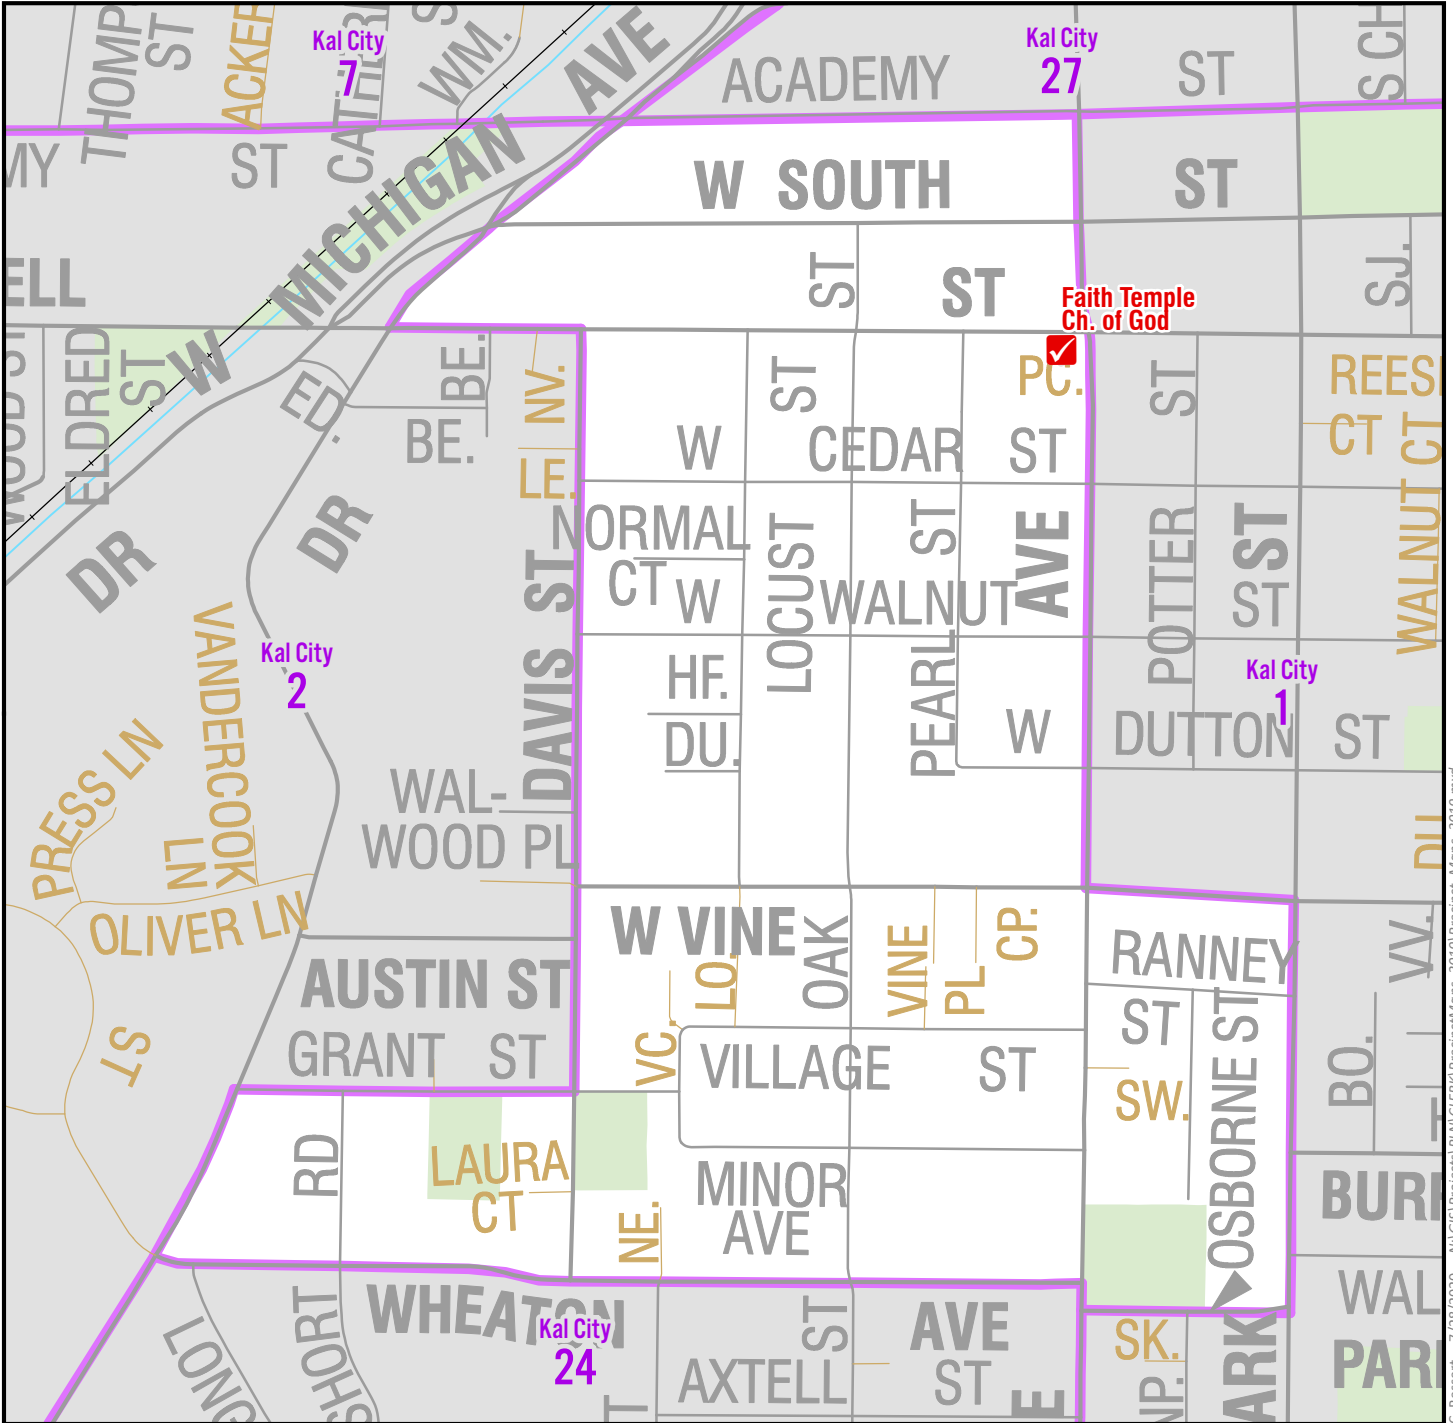

City of Kalamazoo, Precinct 3

Polling Location: Faith Temple Church of God, 402 S Westnedge Ave

C:\Bessert\7/28/2020\N:\GIS\Projects\PLN\CLEK\K\PrecinctMaps_2019\Precinct_Maps_2019.mxd

School District

U.S. Congressional District
6

County Commission District
2

State House District
60

State Senate District
20

0 0.15 Miles

-  Polling Locations
-  Voting Precinct Lines
-  Railroads
-  Municipal Boundaries