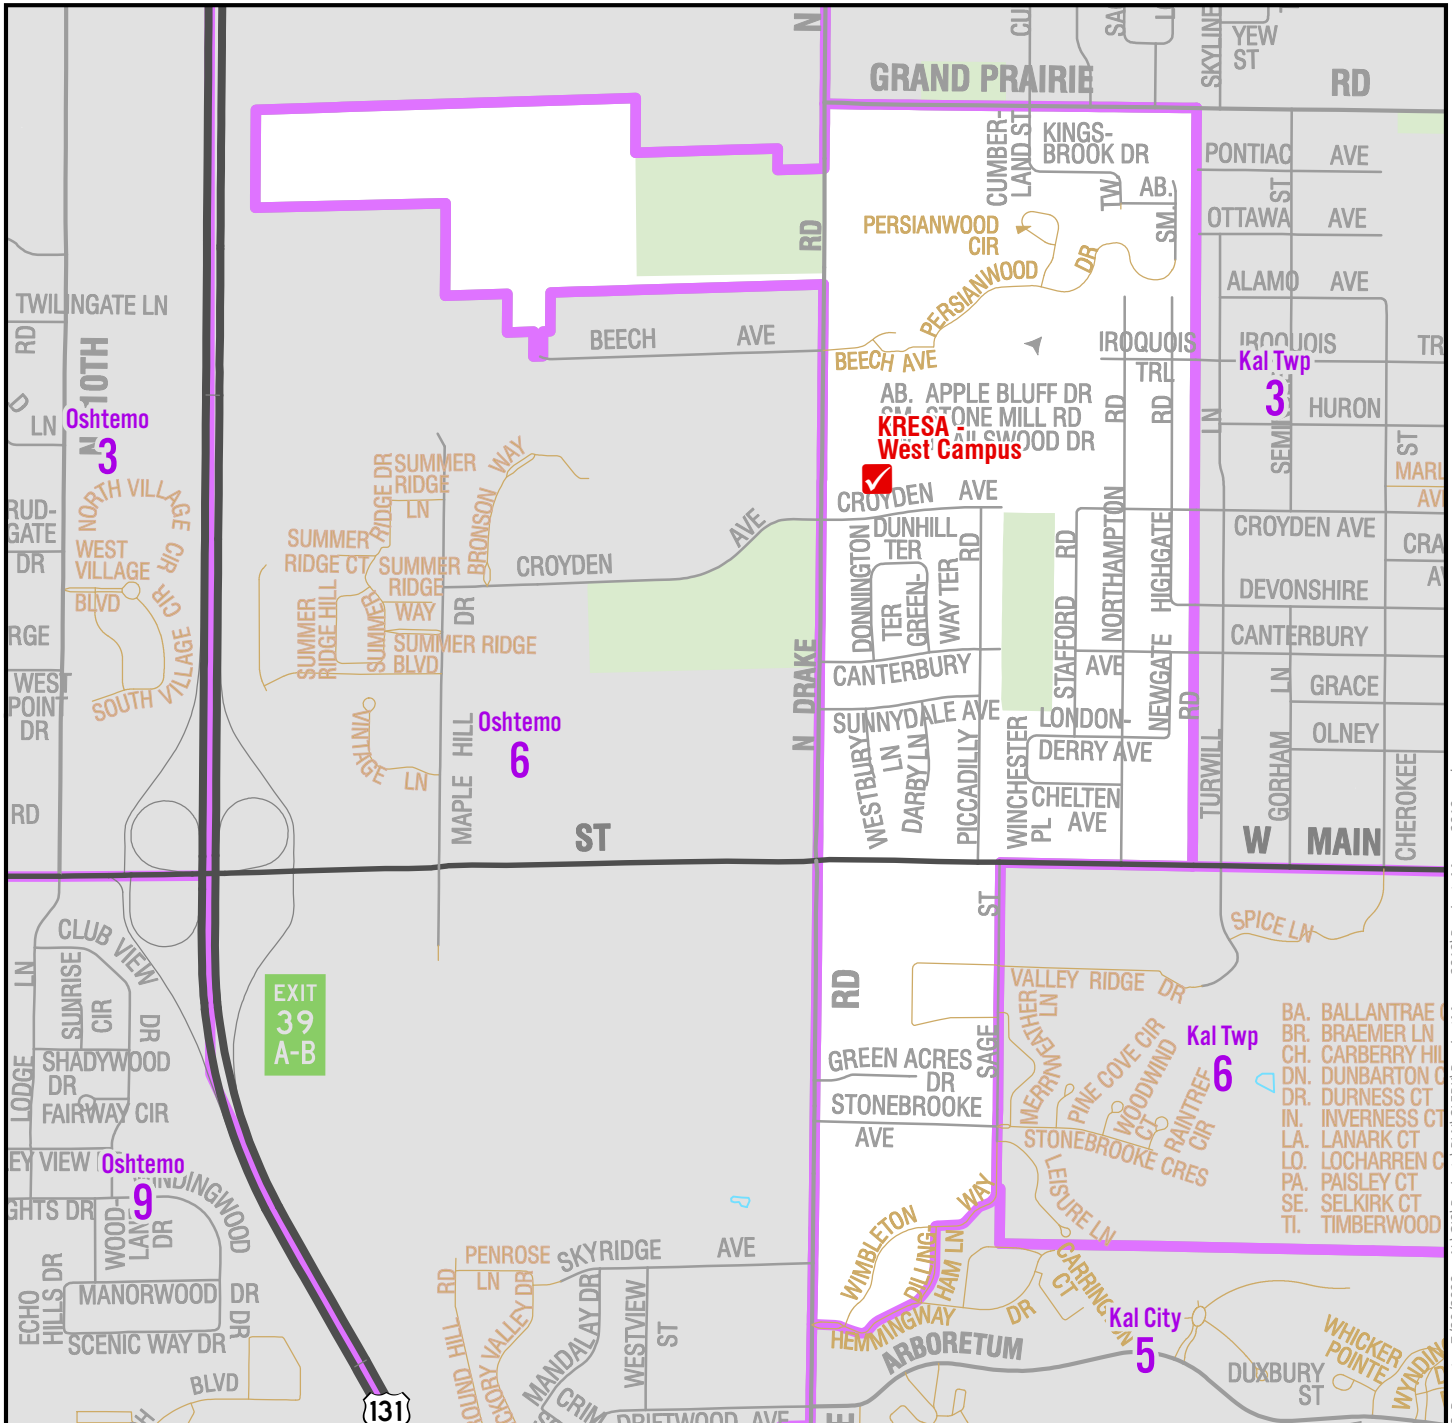

# City of Kalamazoo, Precinct 6

Polling Location: Kalamazoo RESA - West Campus, 4606 Croymen Ave

## School District

U.S. Congressional District  
**6**

County Commission District  
**4**

State House District  
**60**

State Senate District  
**20**

0 0.4 Miles

-  Polling Locations
-  Voting Precinct Lines
-  Railroads
-  Municipal Boundaries