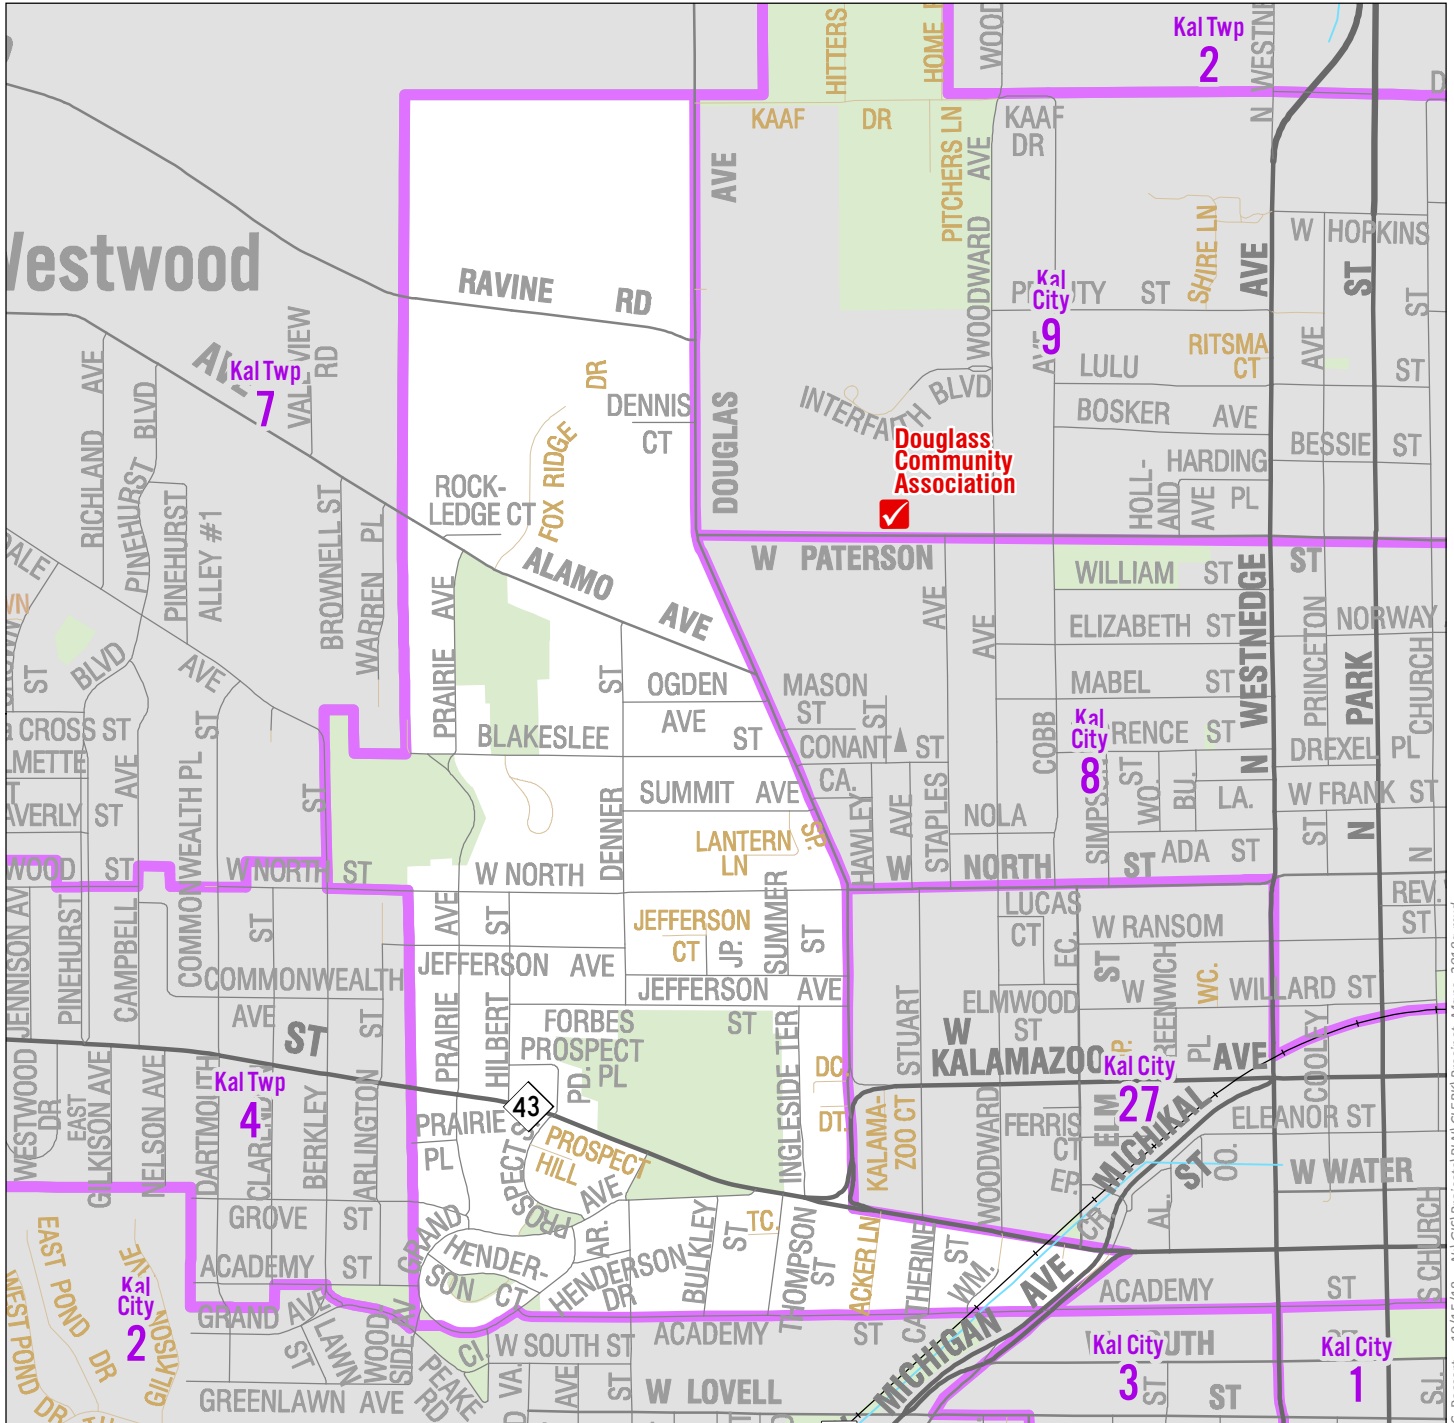

City of Kalamazoo, Precinct 7

Polling Location: Douglass Community Ass'n., 1000 W Paterson St

School District

U.S. Congressional District
6

County Commission District
1

State House District
60

State Senate District
20

0 0.35 Miles

-  Polling Locations
-  Voting Precinct Lines
-  Railroads
-  Village Boundaries
-  Jurisdiction Boundaries