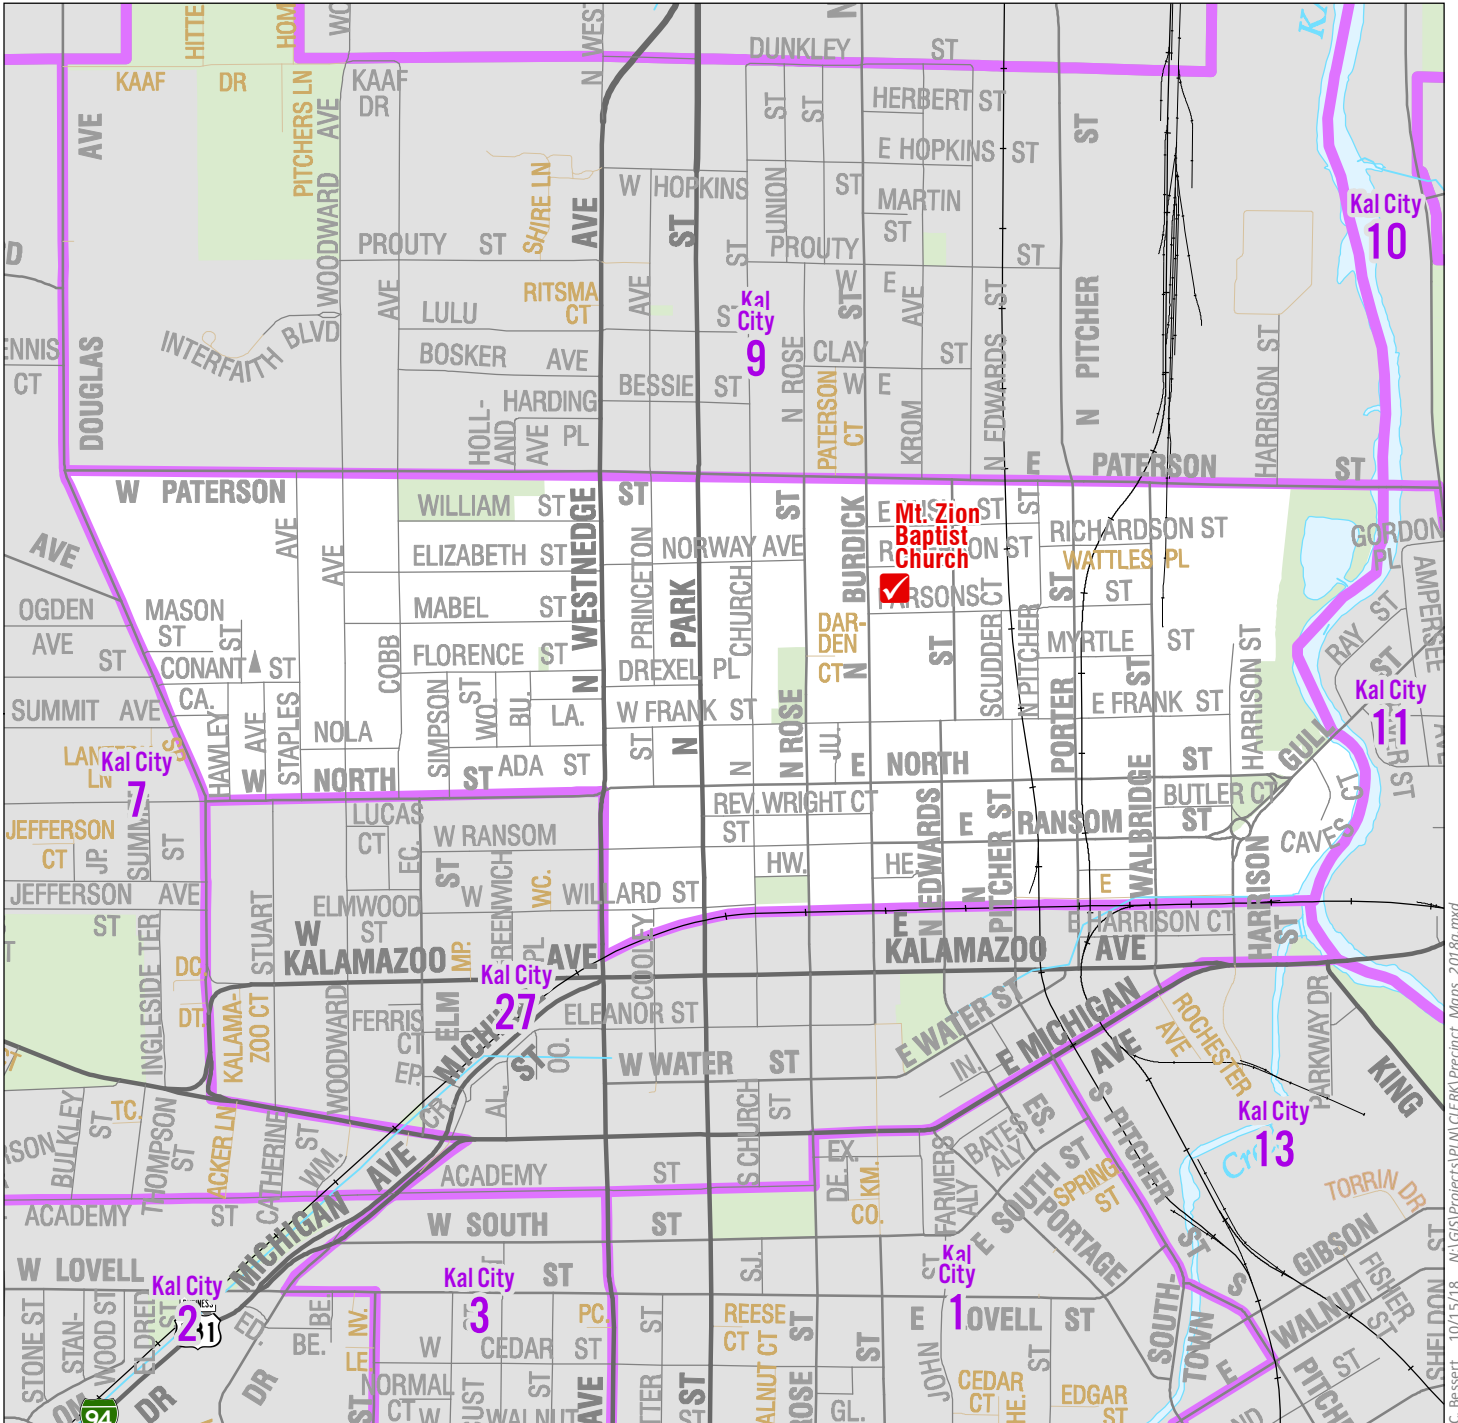

# City of Kalamazoo, Precinct 8

Polling Location: Mt. Zion Baptist Church, 120 Roberson St

C. Bessert 10/15/18 N:\GIS\Projects\PLM\CLERK\Maps\_2018a.mxd

### School District

U.S. Congressional District  
**6**

County Commission District  
**1**

State House District  
**60**

State Senate District  
**20**

-  Polling Locations
-  Voting Precinct Lines
-  Railroads
-  Village Boundaries
-  Jurisdiction Boundaries