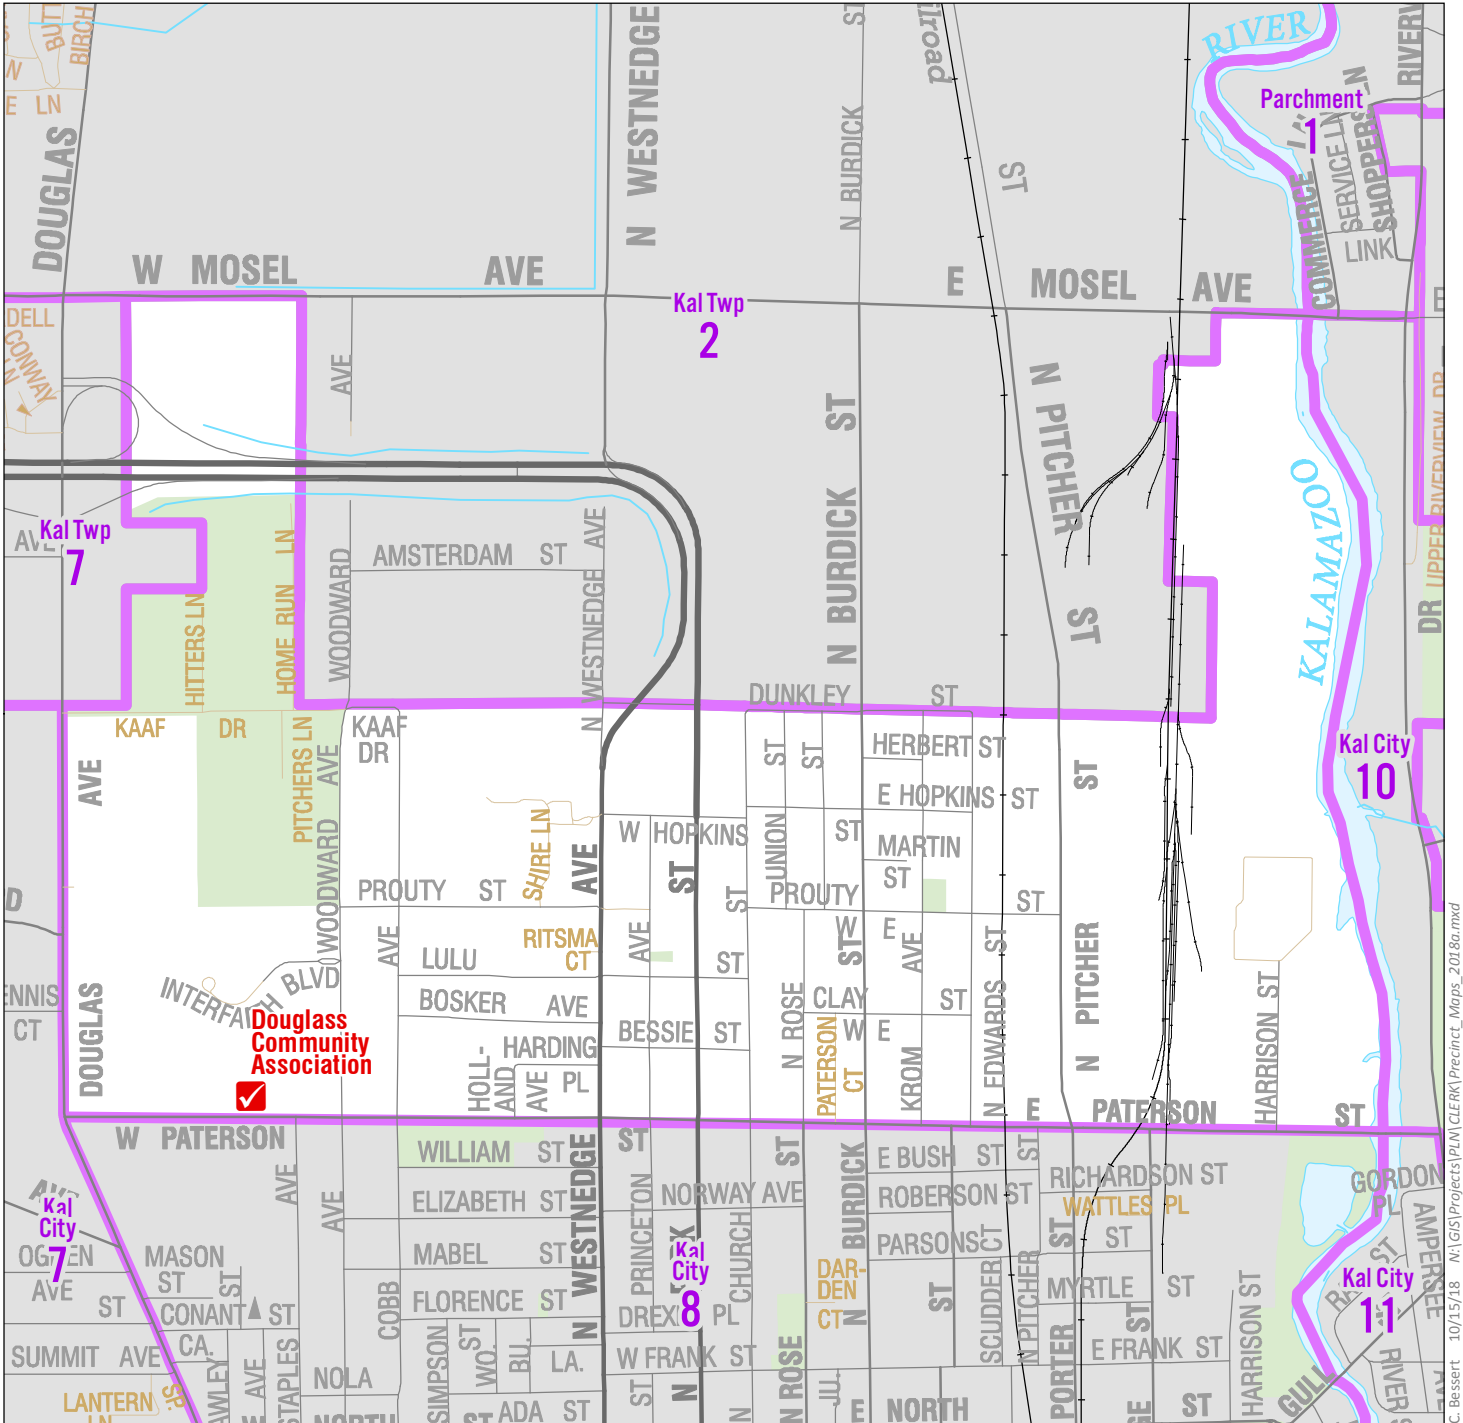

# City of Kalamazoo, Precinct 9

Polling Location: **Douglass Community Ass'n., 1000 W Paterson St**

### School District

U.S. Congressional District  
**6**

County Commission District  
**1**

State House District  
**60**

State Senate District  
**20**

0 0.35 Miles

-  Polling Locations
-  Voting Precinct Lines
-  Railroads
-  Village Boundaries
-  Jurisdiction Boundaries