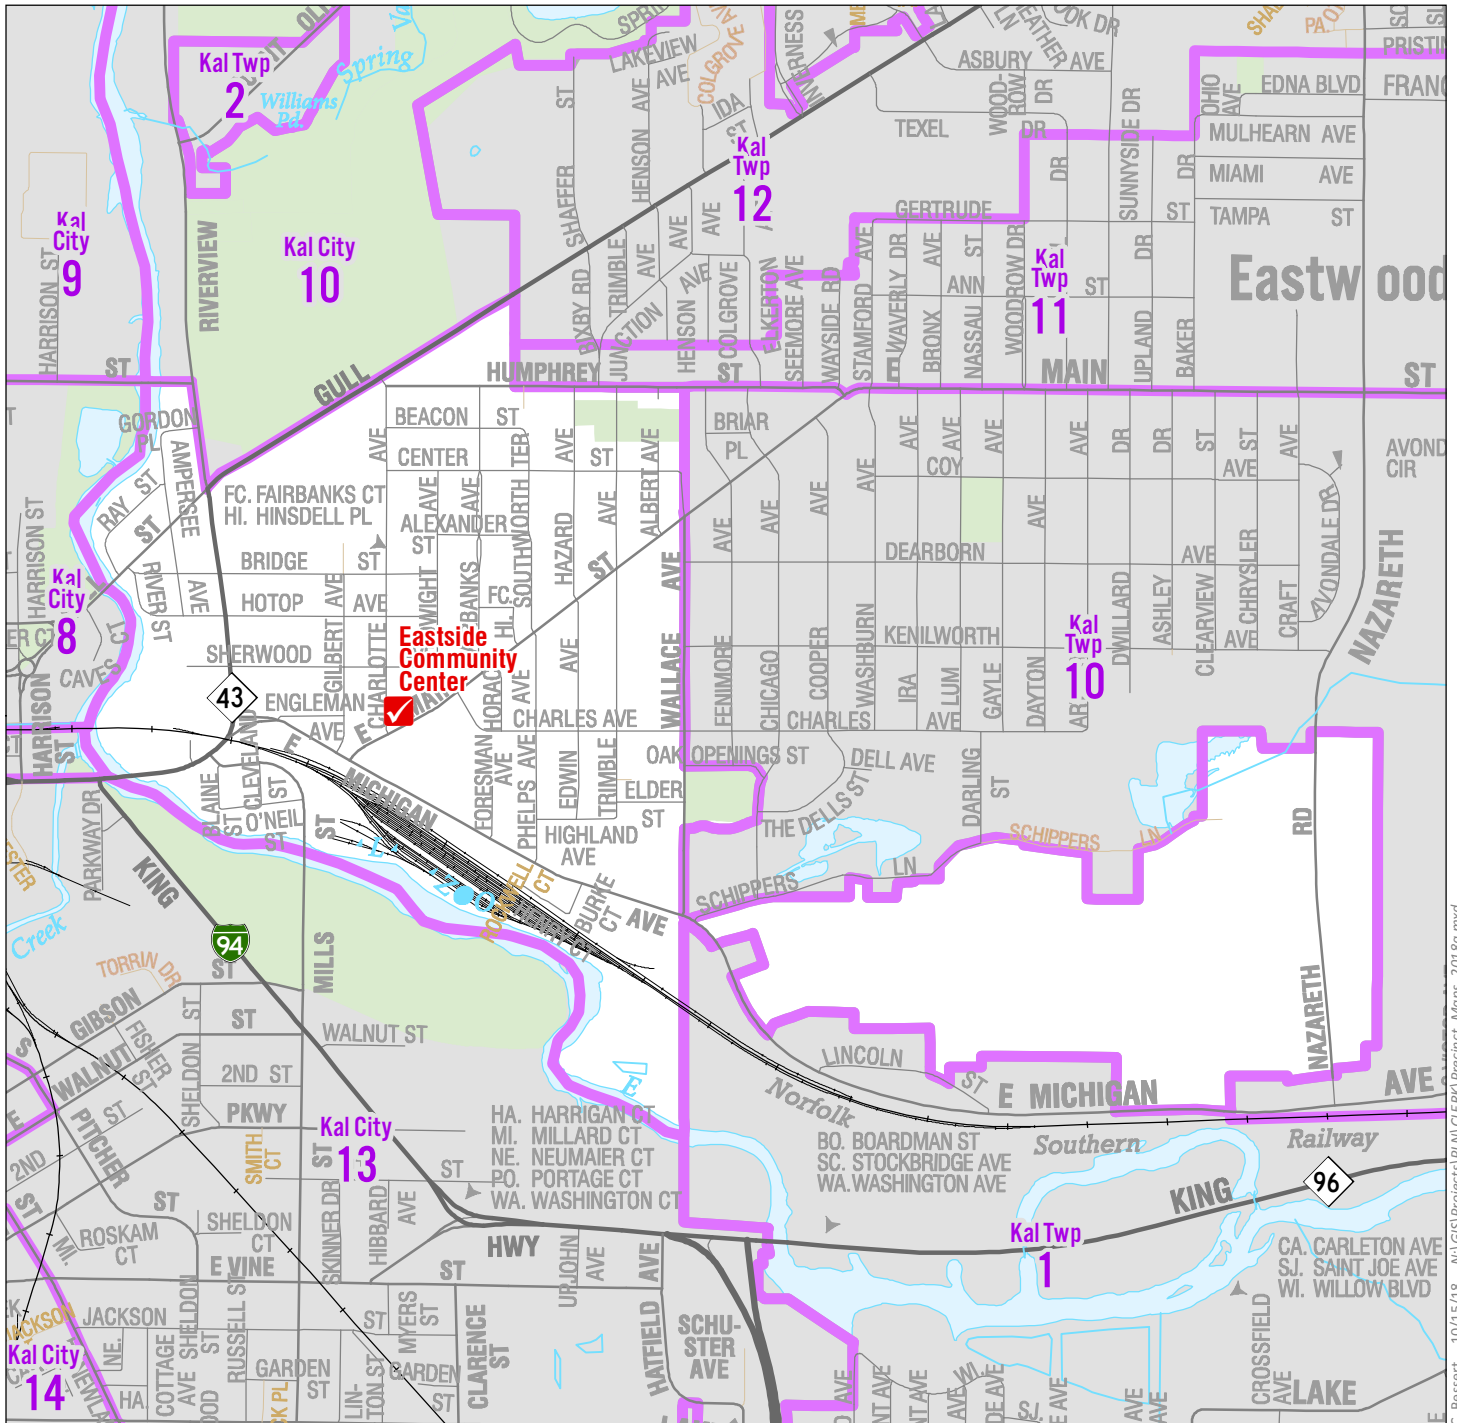

City of Kalamazoo, Precinct 11

Polling Location: Eastside Comm. Ctr., 1301 E Main St

C:\Bessert_10\15\18_N:\GIS\Projects\PLM\CLERK\Maps\Precinct_Maps_2018a.mxd

School District

U.S. Congressional District
6

County Commission District
1

State House District
60

State Senate District
20

0 0.45 Miles

-  Polling Locations
-  Voting Precinct Lines
-  Railroads
-  Village Boundaries
-  Jurisdiction Boundaries