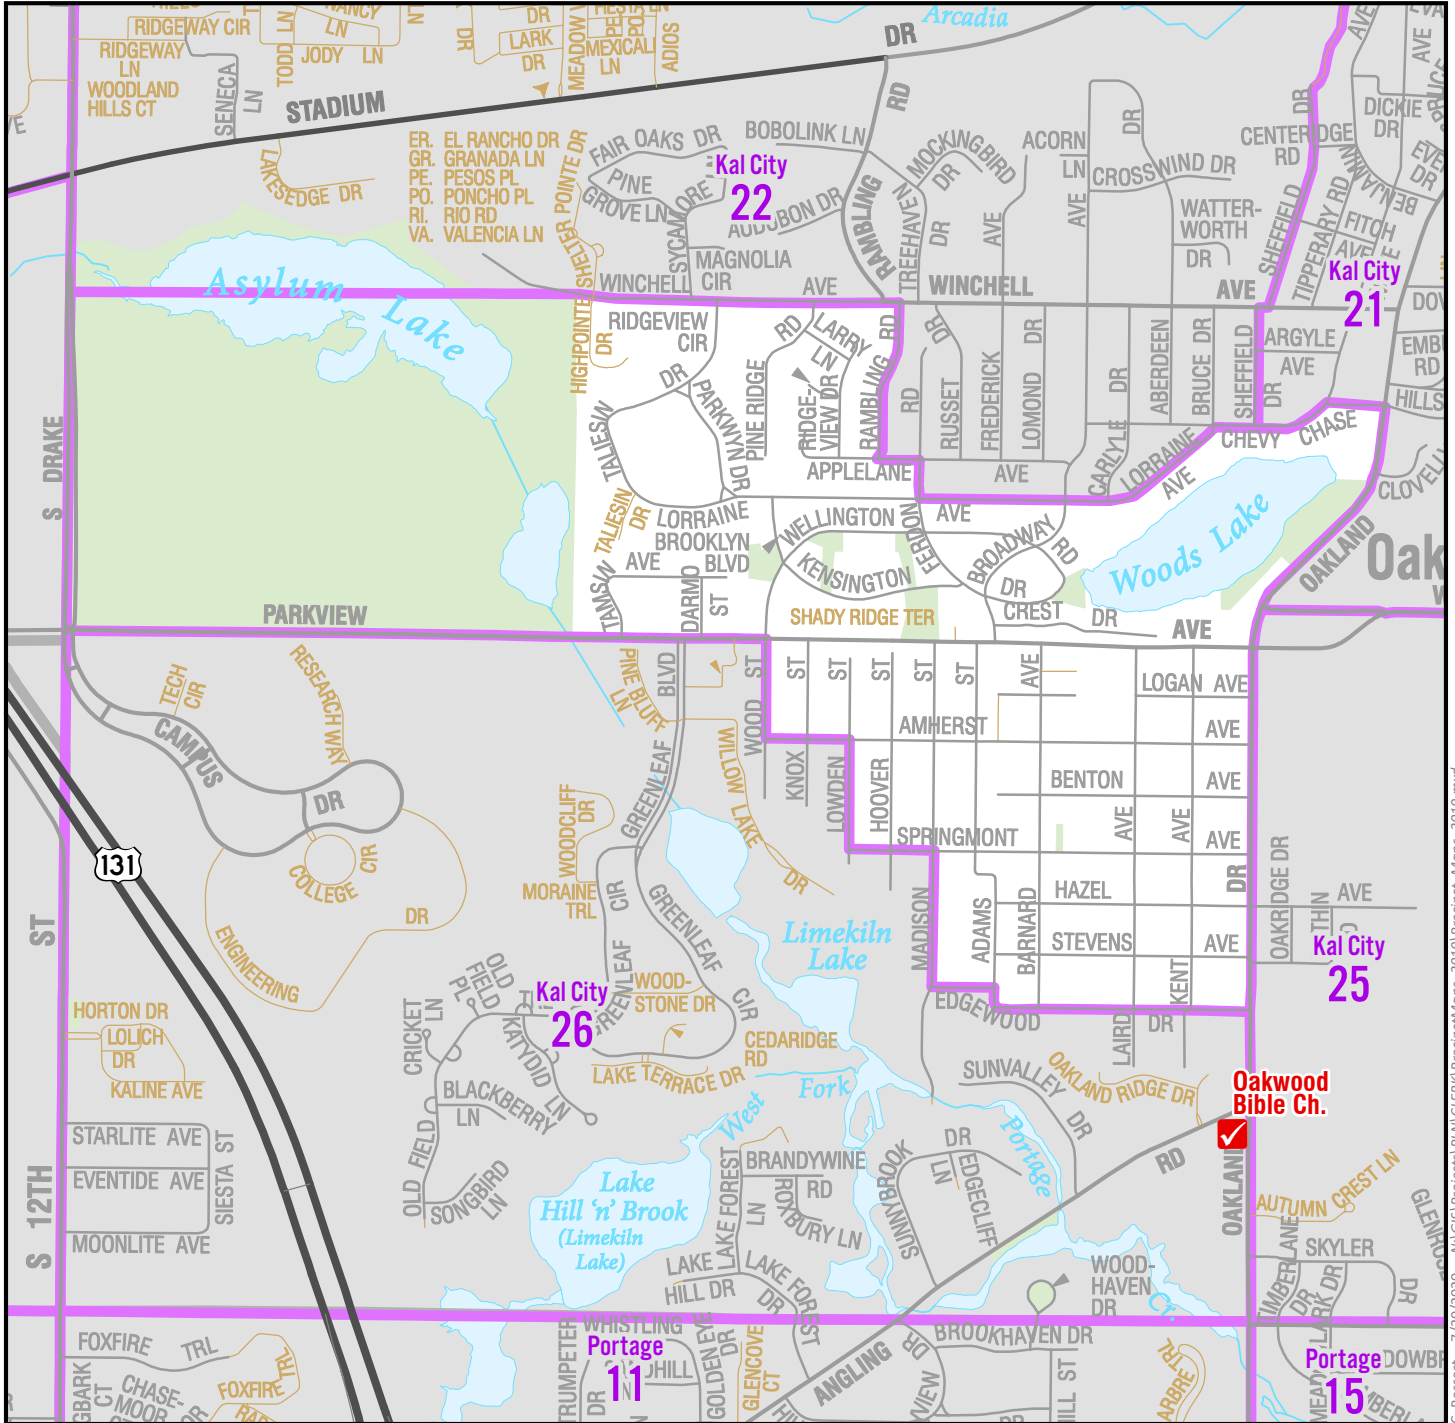

# City of Kalamazoo, Precinct 12

Polling Location: **Oakwood Bible Church, 4100 Oakland Dr**

### School District

U.S. Congressional District  
**6**

County Commission District  
**3**

State House District  
**60**

State Senate District  
**20**

0 0.45 Miles

-  Polling Locations
-  Voting Precinct Lines
-  Railroads
-  Municipal Boundaries