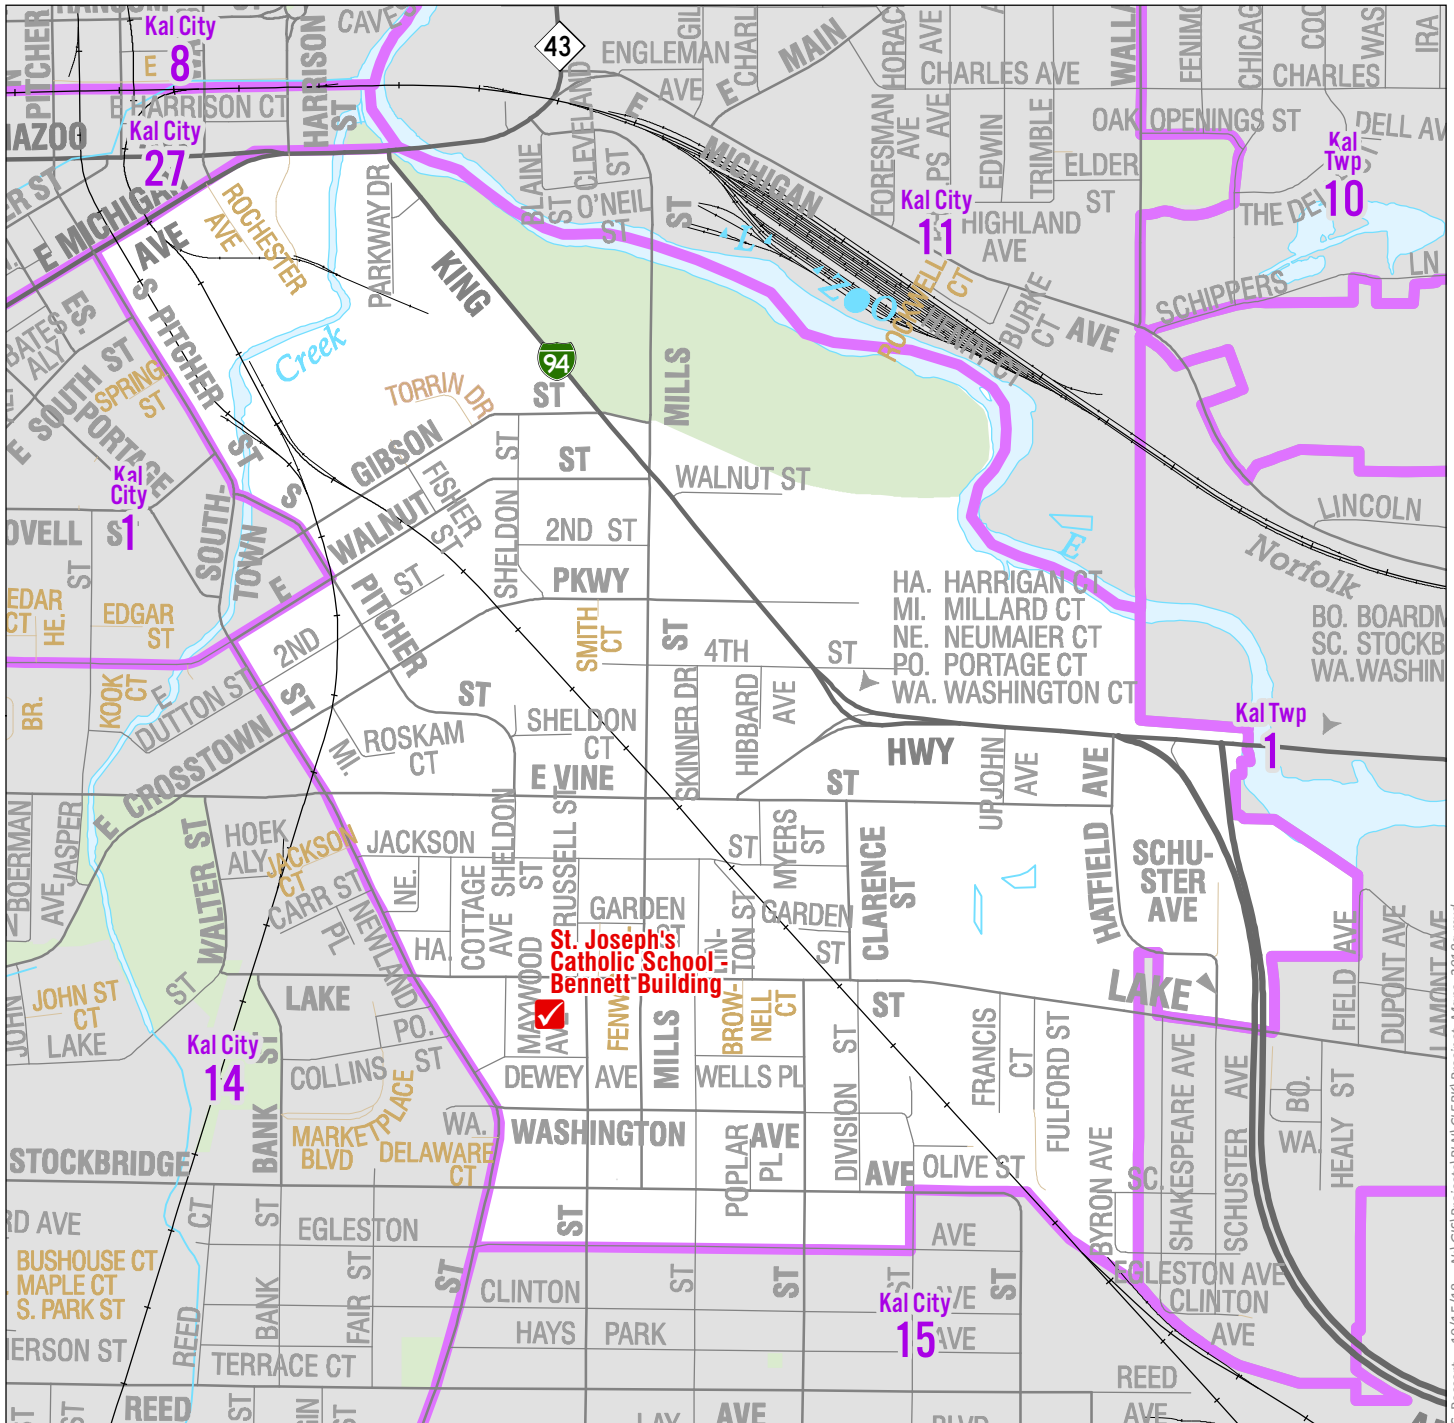

City of Kalamazoo, Precinct 13

Polling Location: St. Joseph's Cath.Sch. - Bennett Bldg., 930 Lake St

C. Bessert 10/15/18 N:\GIS\Projects\PLM\CLERK\Precinct_Maps_2018a.mxd

School District

U.S. Congressional District
6

County Commission District
1

State House District
60

State Senate District
20

0 0.35 Miles

-  Polling Locations
-  Voting Precinct Lines
-  Railroads
-  Village Boundaries
-  Jurisdiction Boundaries