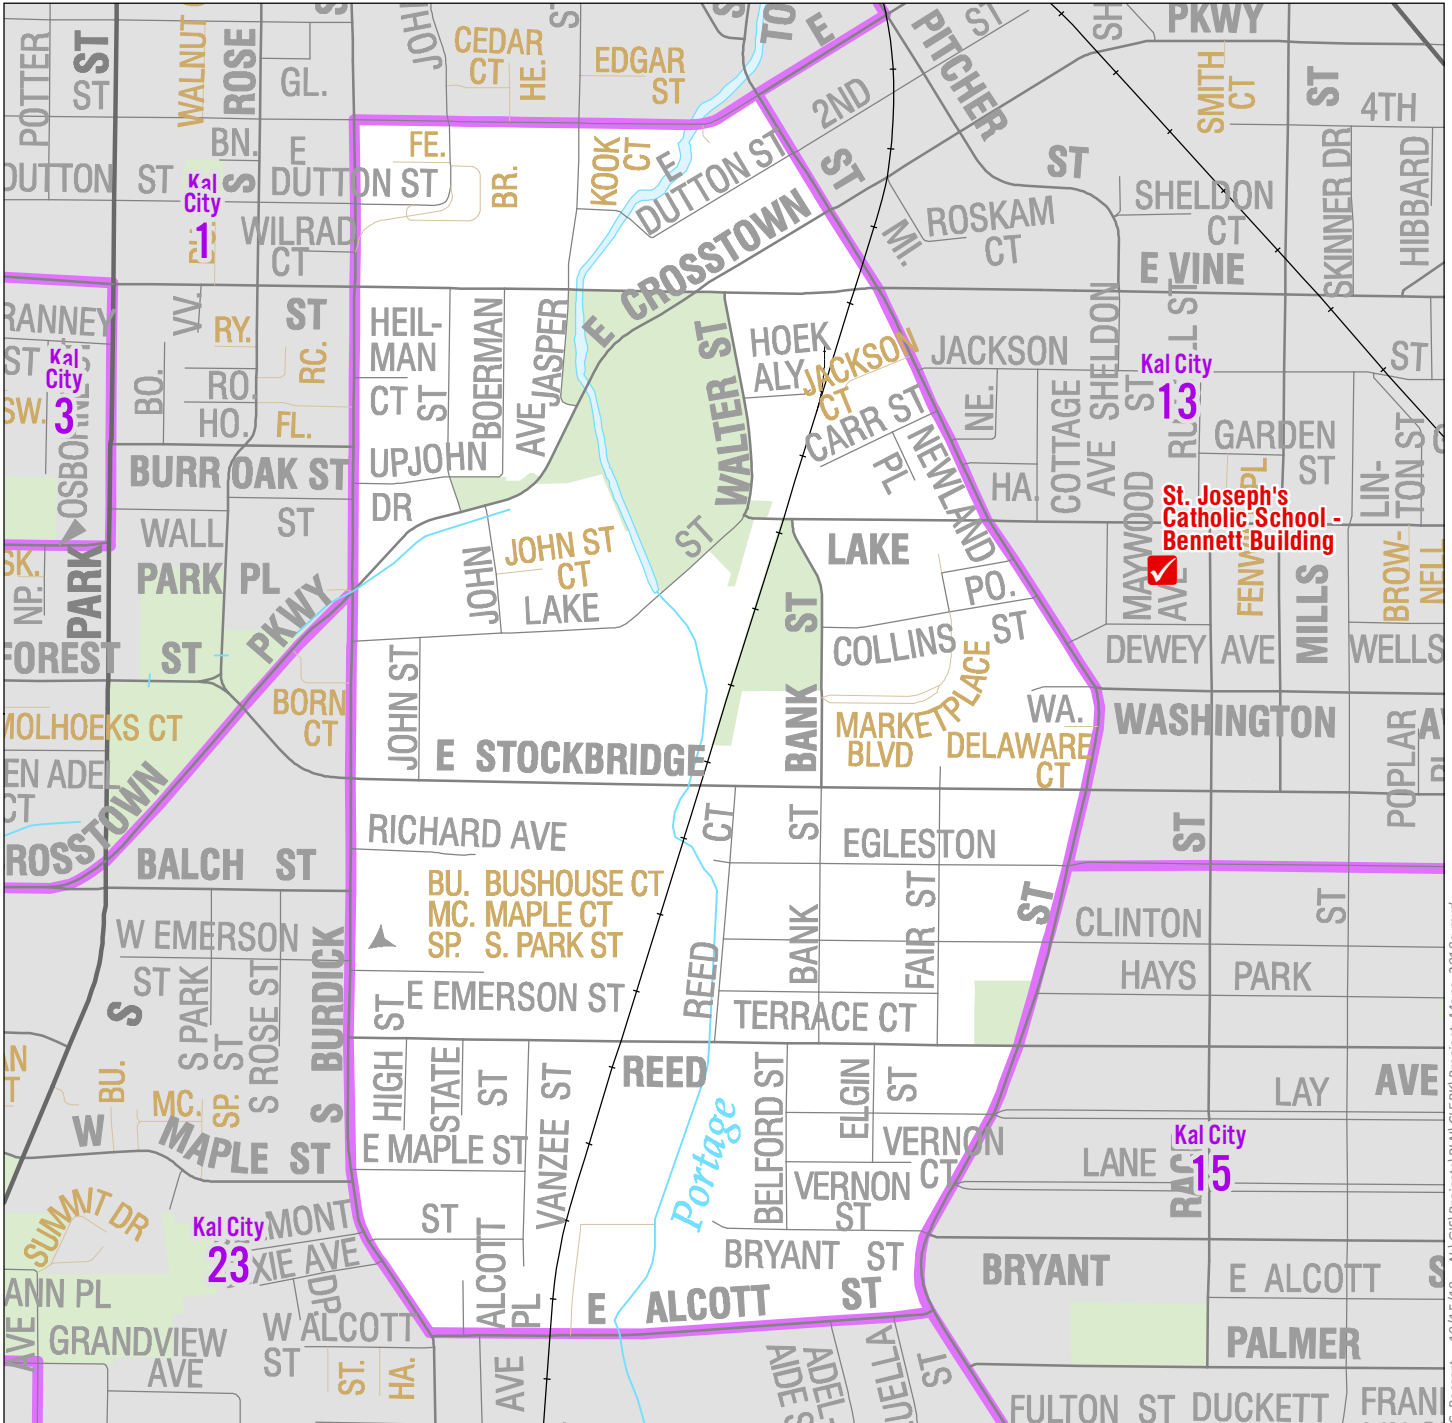

City of Kalamazoo, Precinct 14

Polling Location: St. Joseph's Cath. Sch. - Bennett Bldg., 930 Lake St

C:\Bessert_10/15/18_N:\GIS\Projects\PLM\CLERK\Maps_Precinct_Maps_2018a.mxd

School District

U.S. Congressional District
6

County Commission District
1

State House District
60

State Senate District
20

0 0.25 Miles

- Polling Locations
- Voting Precinct Lines
- Railroads
- Village Boundaries
- Jurisdiction Boundaries