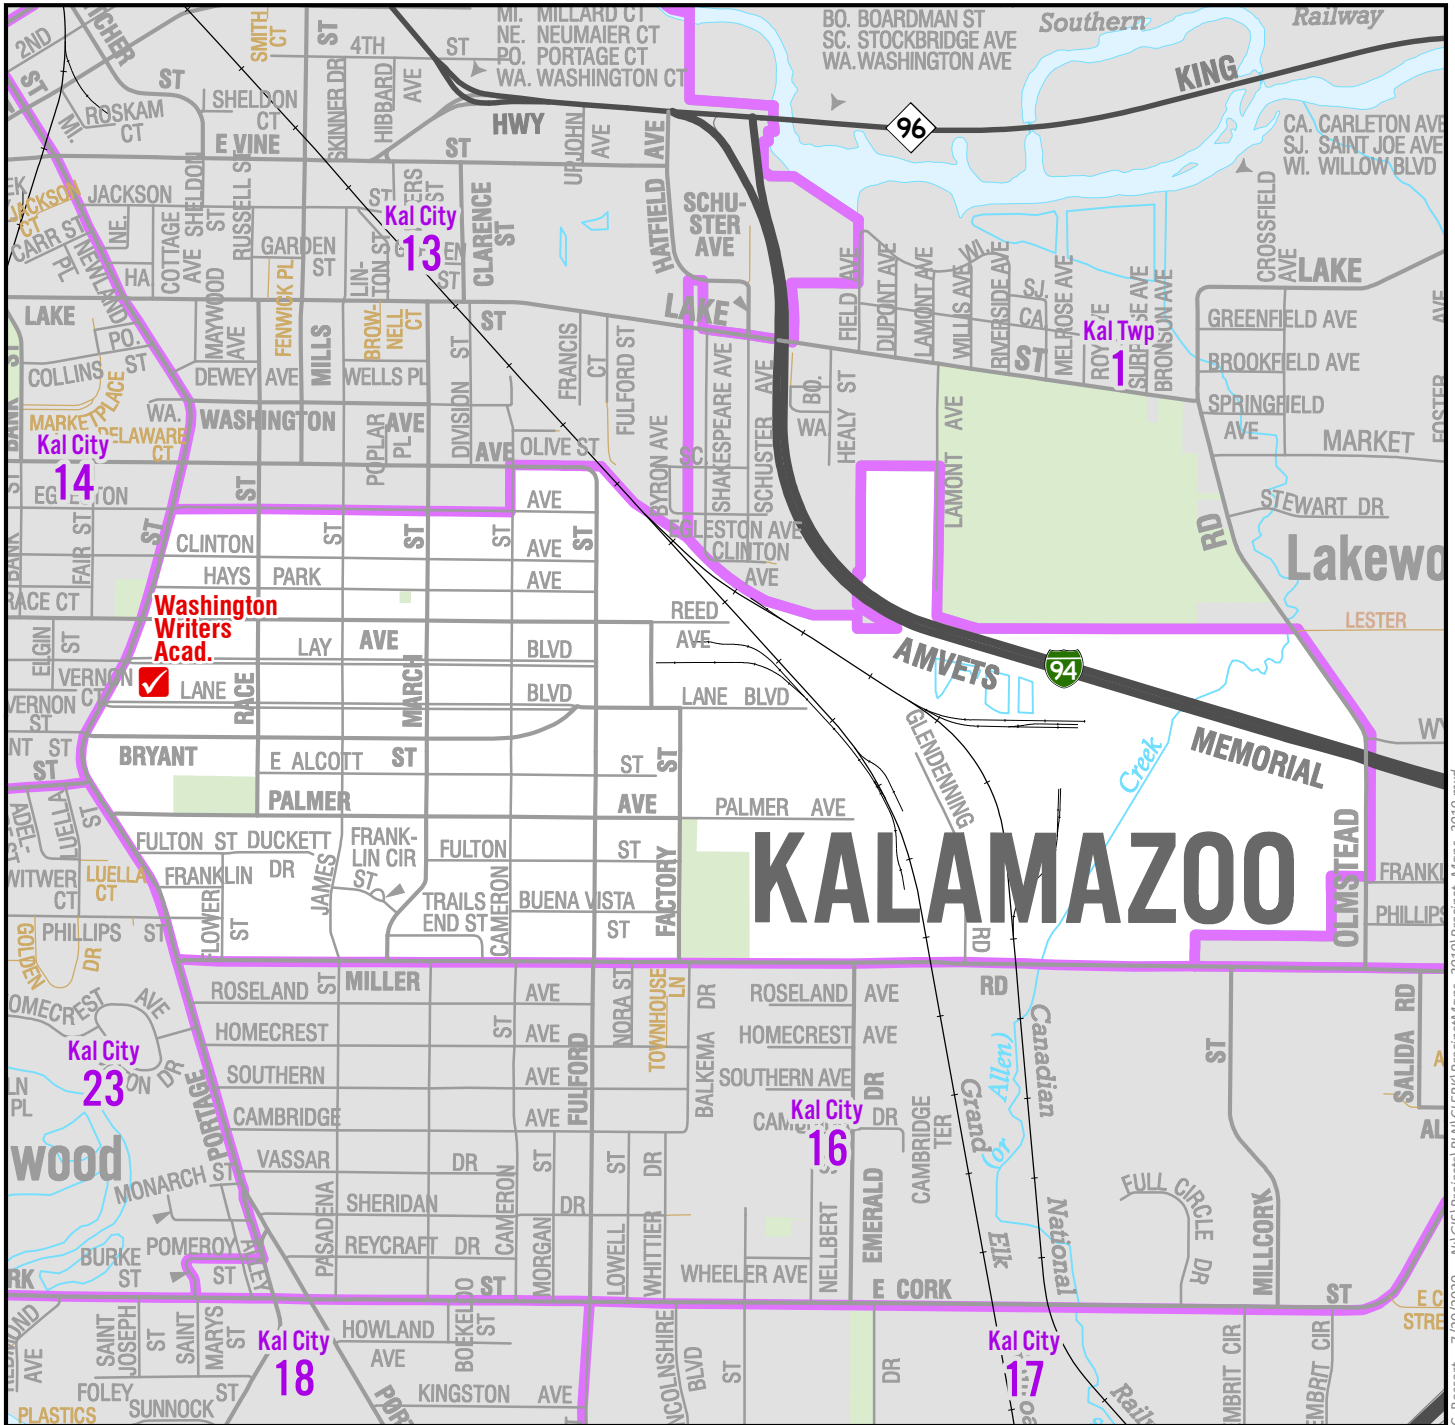

City of Kalamazoo, Precinct 15

Polling Location: Washington Writers Academy, 1919 Portage St

School District

U.S. Congressional District
6

County Commission District
2

State House District
60

State Senate District
20

0 0.45 Miles

- Polling Locations
- Voting Precinct Lines
- Railroads
- Municipal Boundaries