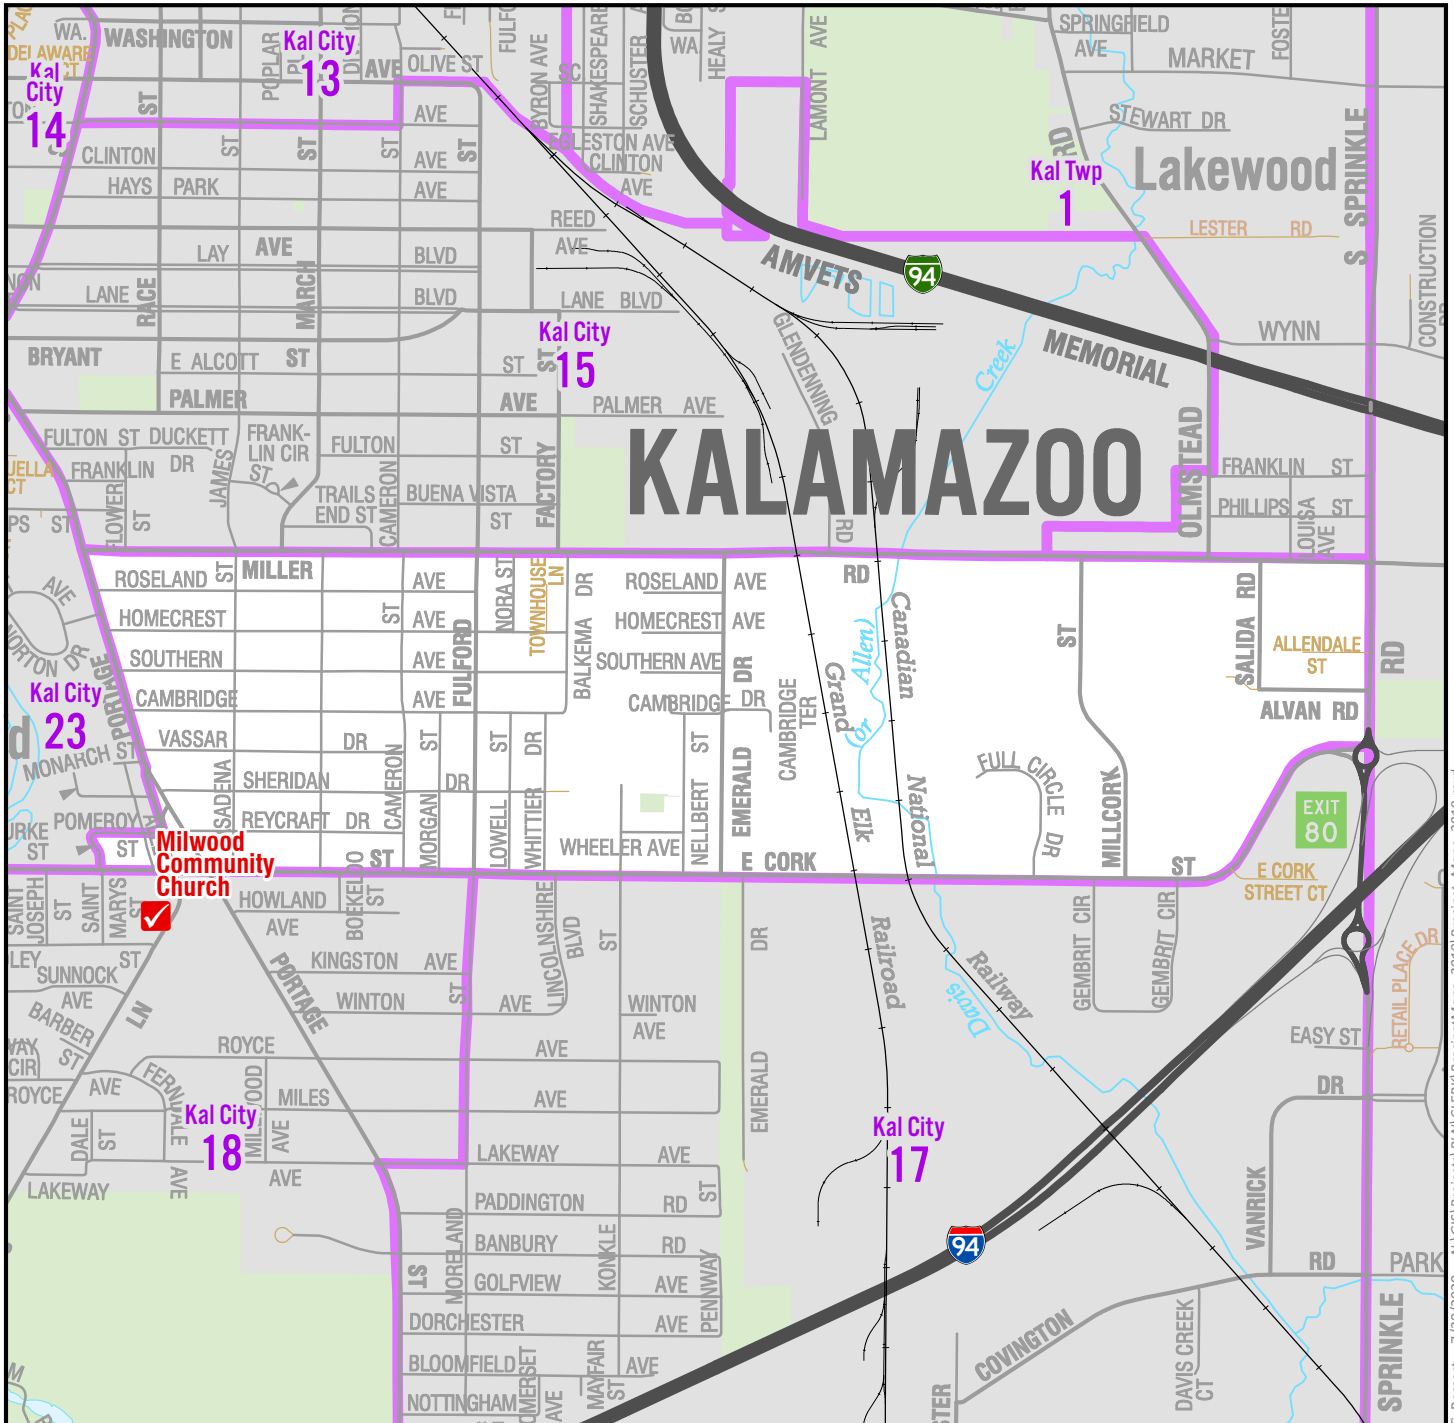

City of Kalamazoo, Precinct 16

Polling Location: **Milwood Community Church, 3306 Lovers Ln**

School District

U.S. Congressional District
6

County Commission District
2

State House District
60

State Senate District
20

0 0.45 Miles

-  Polling Locations
-  Voting Precinct Lines
-  Railroads
-  Municipal Boundaries