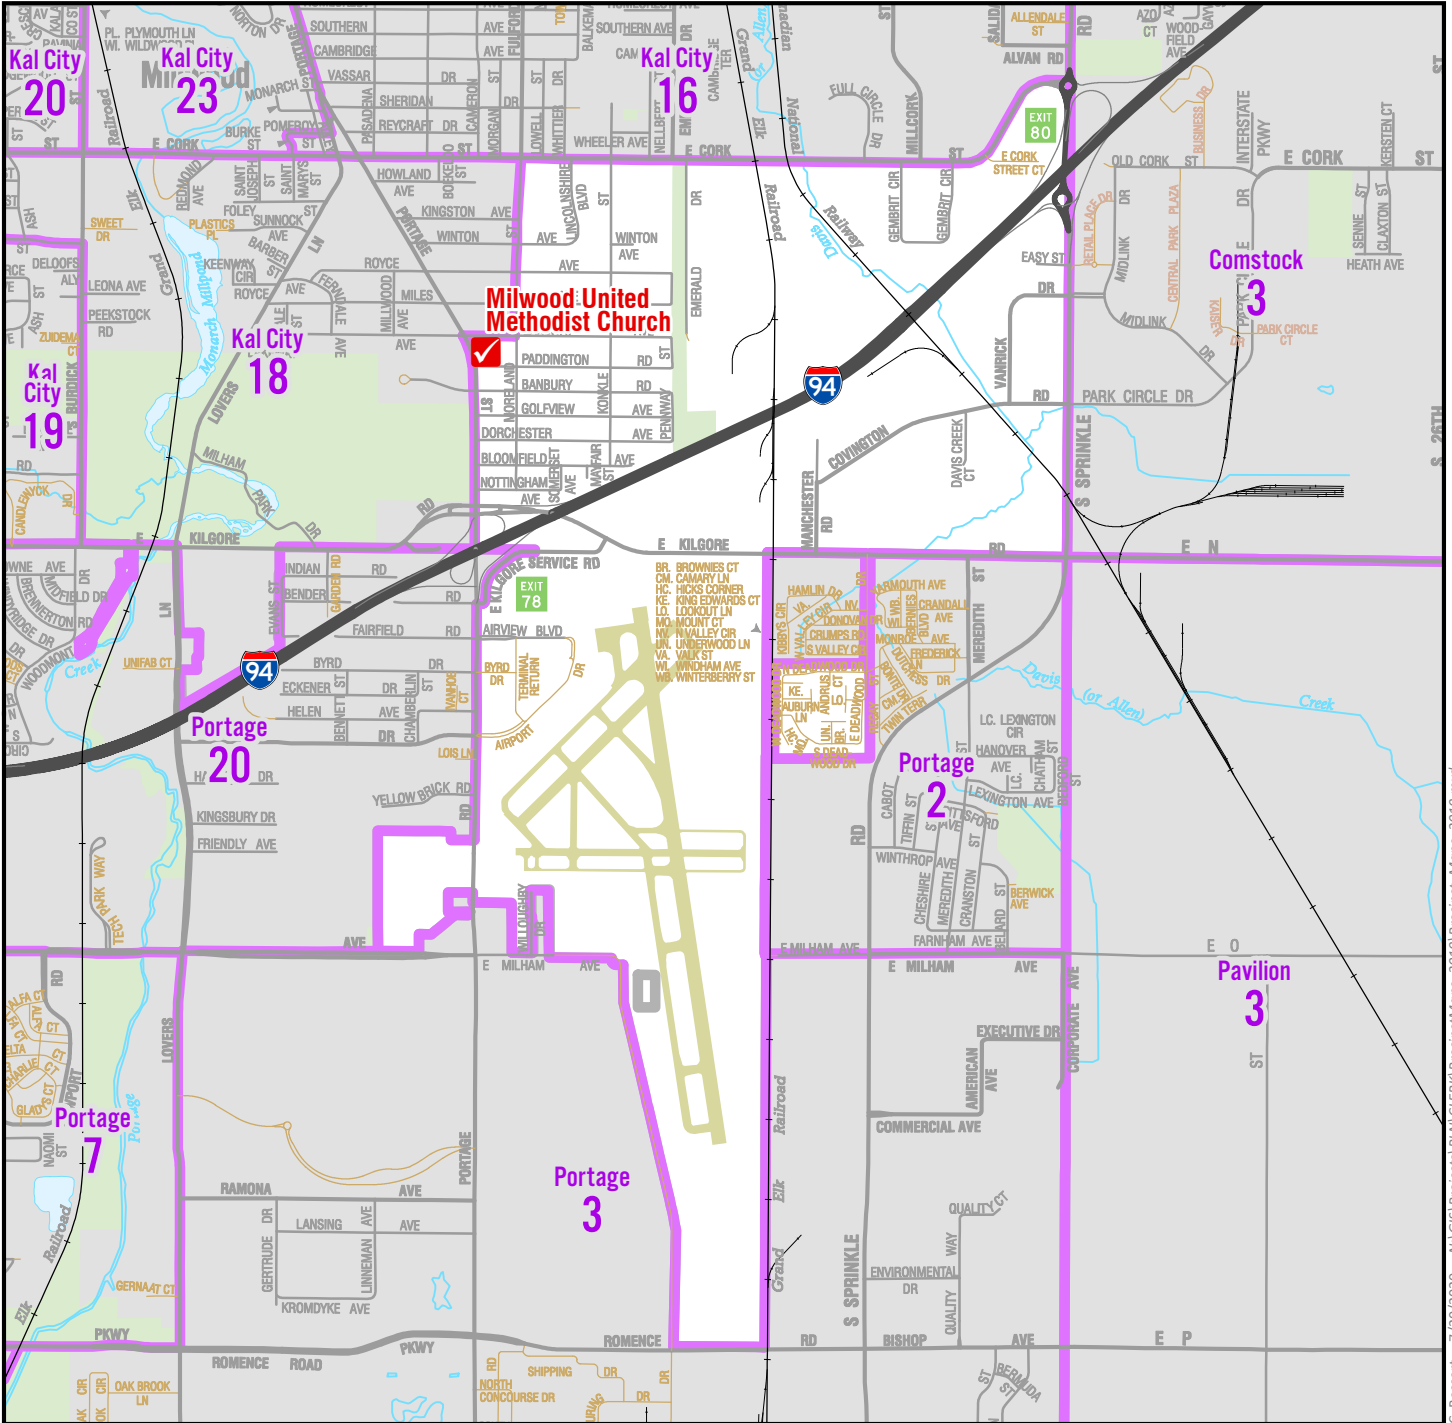

# City of Kalamazoo, Precinct 17

Polling Location: **Milwood United Methodist Church, 3919 Portage St**

## School District

U.S. Congressional District  
**6**

County Commission District  
**2**

State House District  
**60**

State Senate District  
**20**

0 0.5 Miles

Polling Locations

Voting Precinct Lines

Railroads

Municipal Boundaries