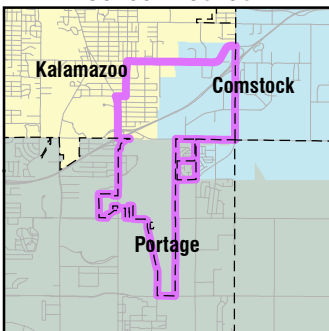

# City of Kalamazoo, Precinct 17

Polling Location: **Milwood United Methodist Church, 3919 Portage St**

## School District

U.S. Congressional District  
**6**

County Commission District  
**2**

State House District  
**60**

State Senate District  
**20**

0 0.5 Miles

Polling Locations

Voting Precinct Lines

Railroads

Municipal Boundaries