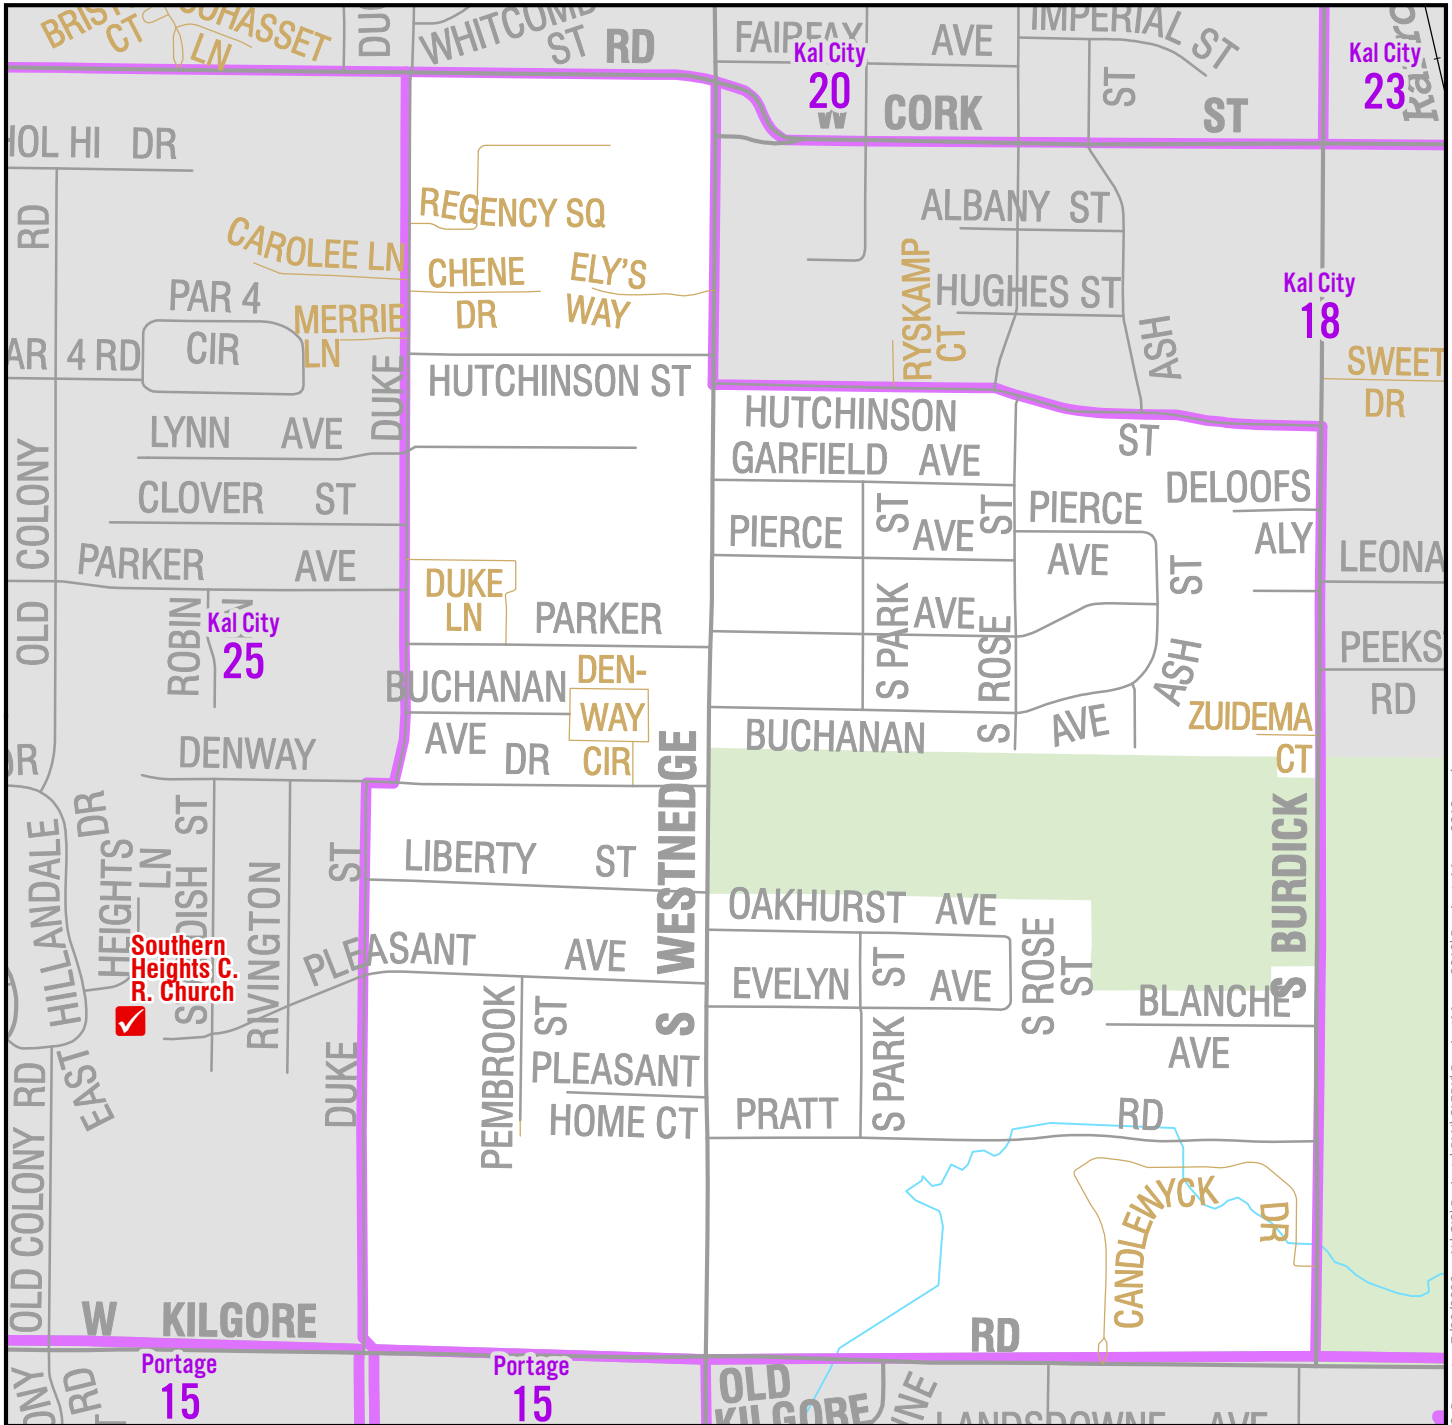

City of Kalamazoo, Precinct 19

Polling Location: Southern Heights Christian Reformed Church, 4141 E Hillendale Dr