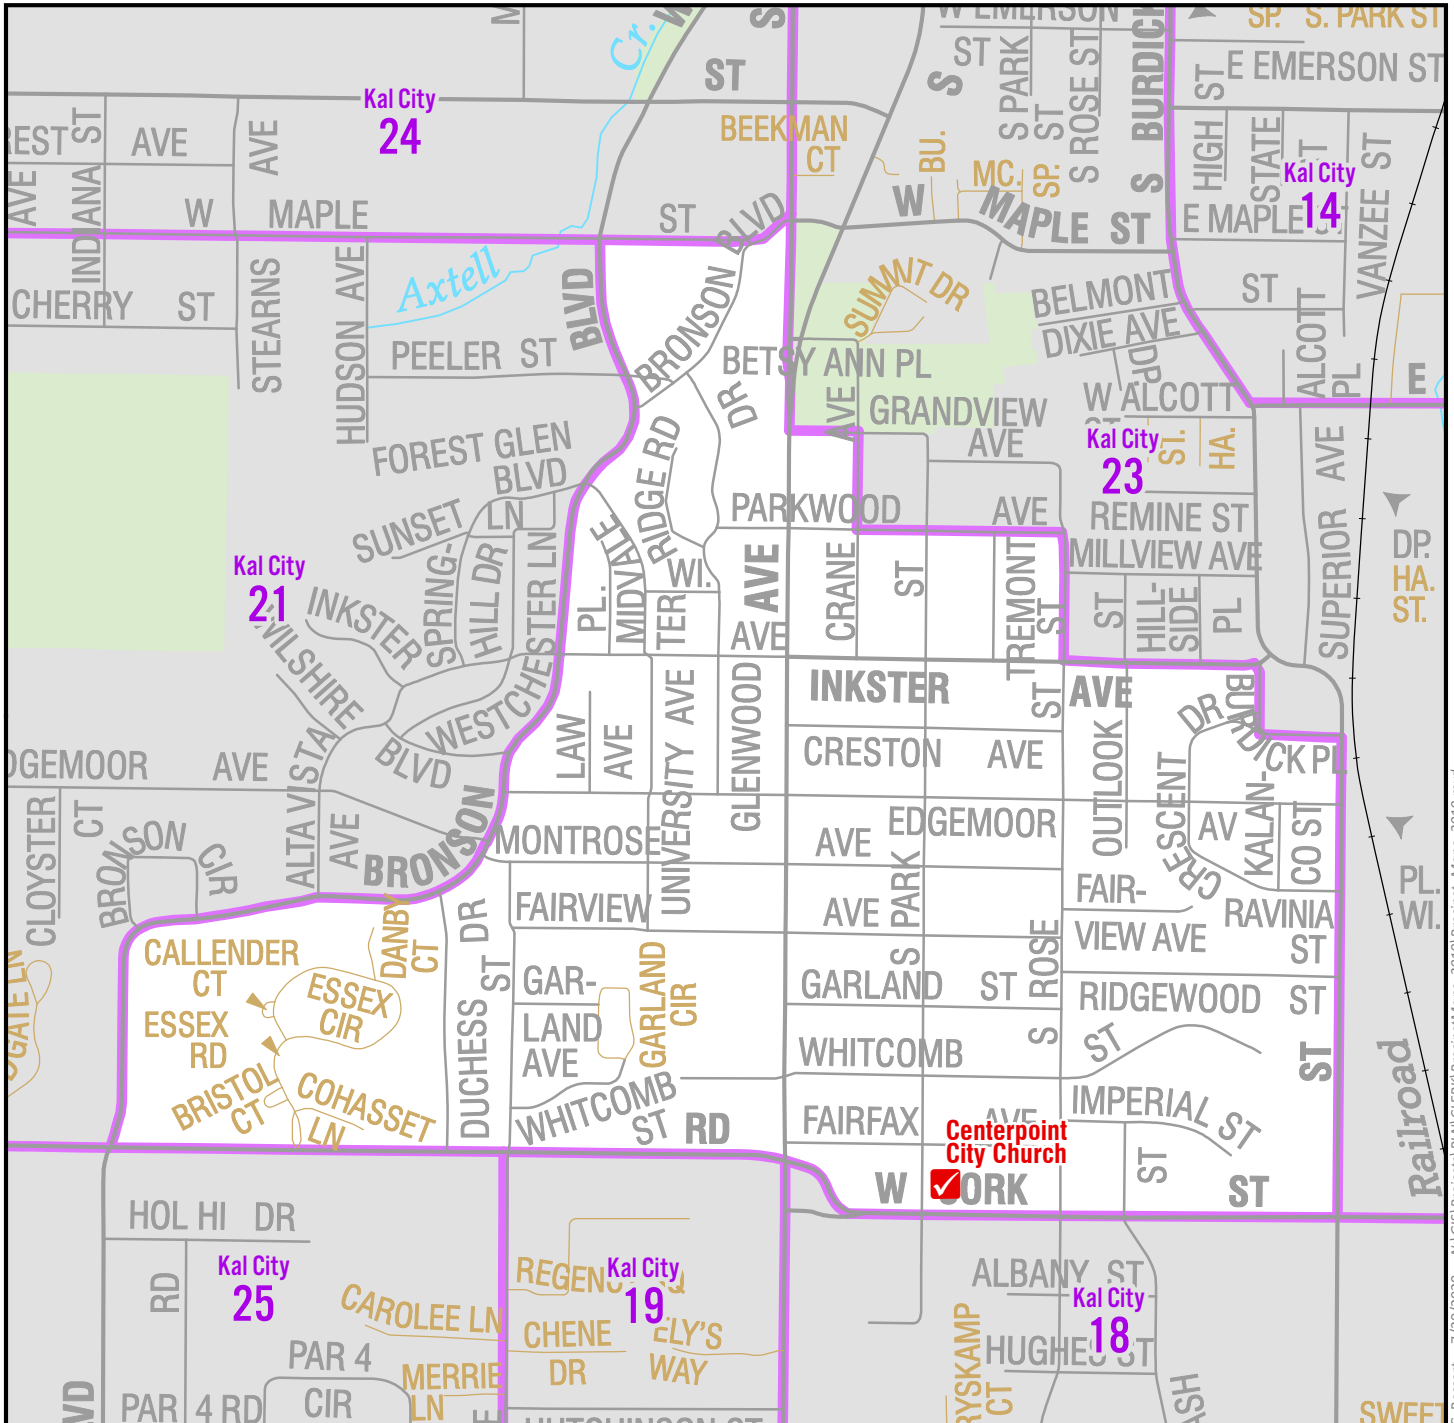

City of Kalamazoo, Precinct 20

Polling Location: **Centerpoint City Church, 326 W Cork St**

School District

U.S. Congressional District
6

County Commission District
2

State House District
60

State Senate District
20

0 0.25 Miles

-  Polling Locations
-  Voting Precinct Lines
-  Railroads
-  Municipal Boundaries