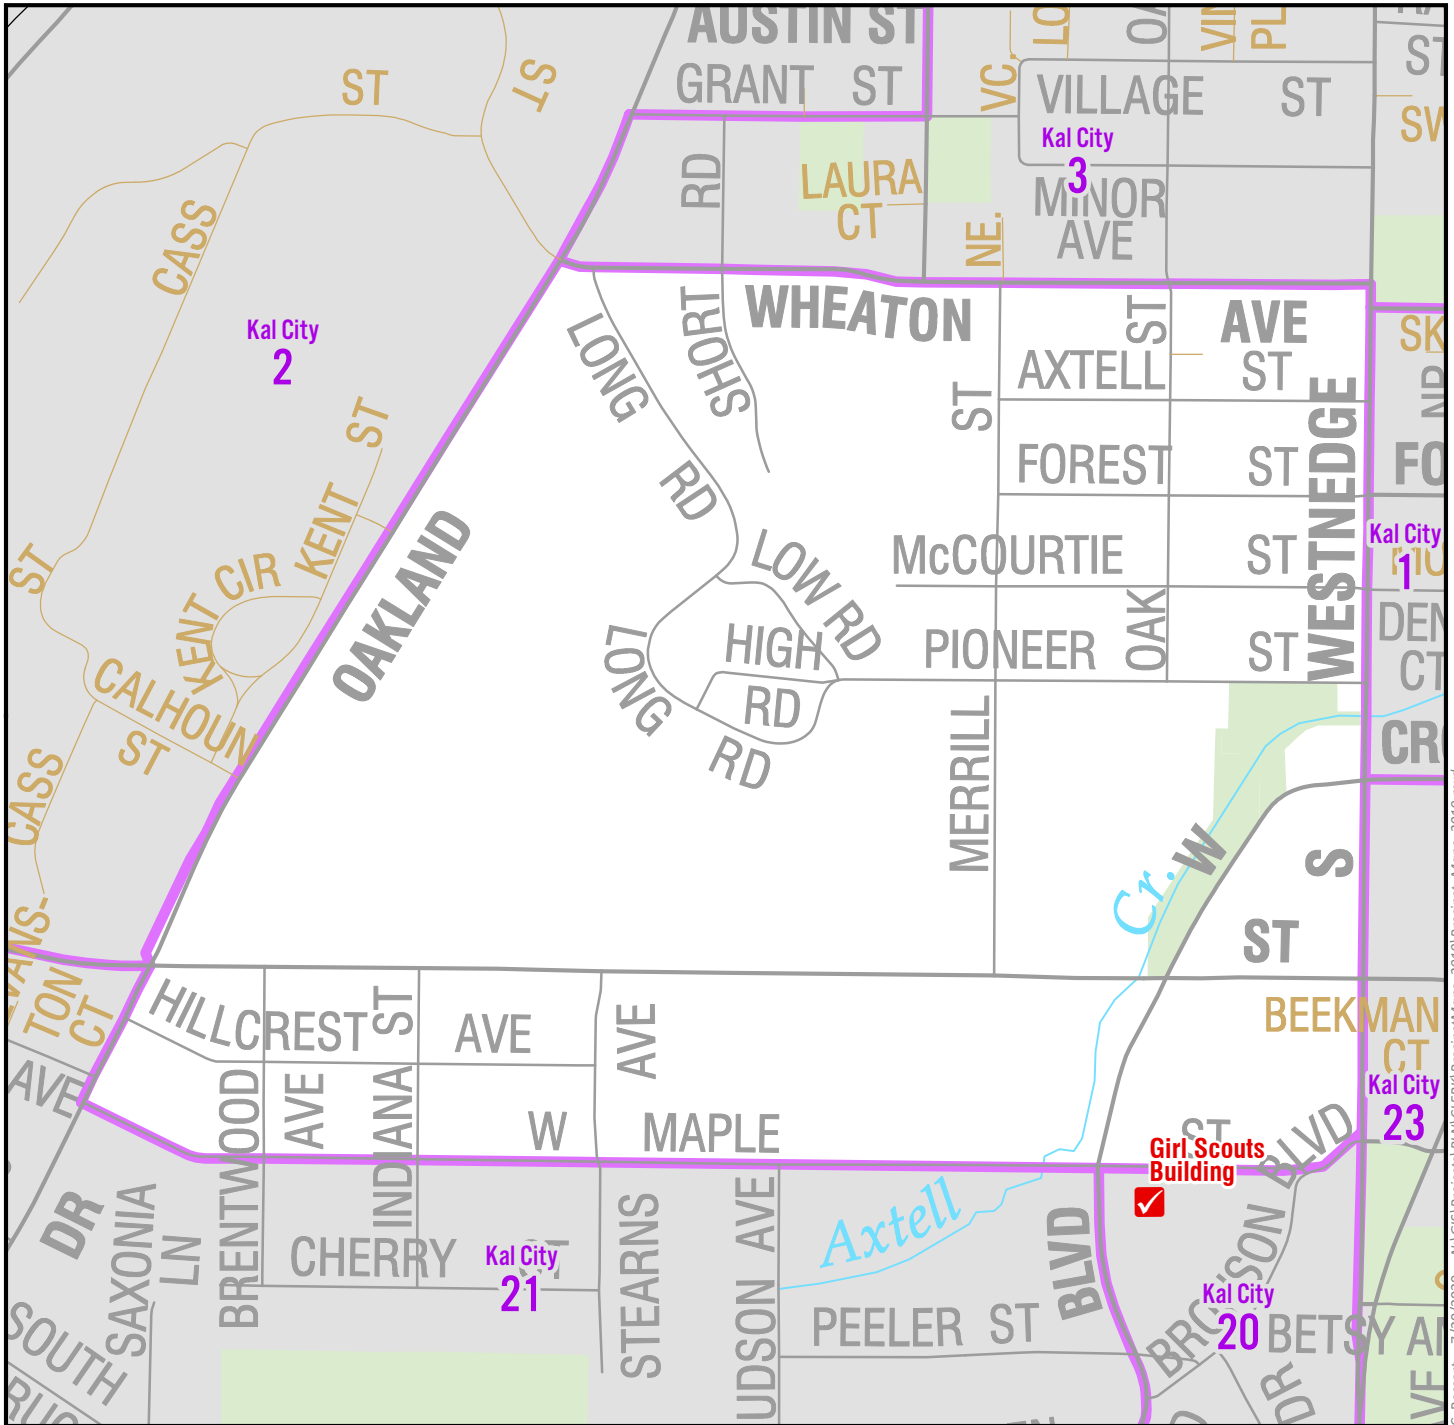

City of Kalamazoo, Precinct 24

Polling Location: Girl Scouts Building, 601 W Maple St

School District

U.S. Congressional District
6

County Commission District
2

State House District
60

State Senate District
20

0 0.2 Miles

-  Polling Locations
-  Voting Precinct Lines
-  Railroads
-  Municipal Boundaries