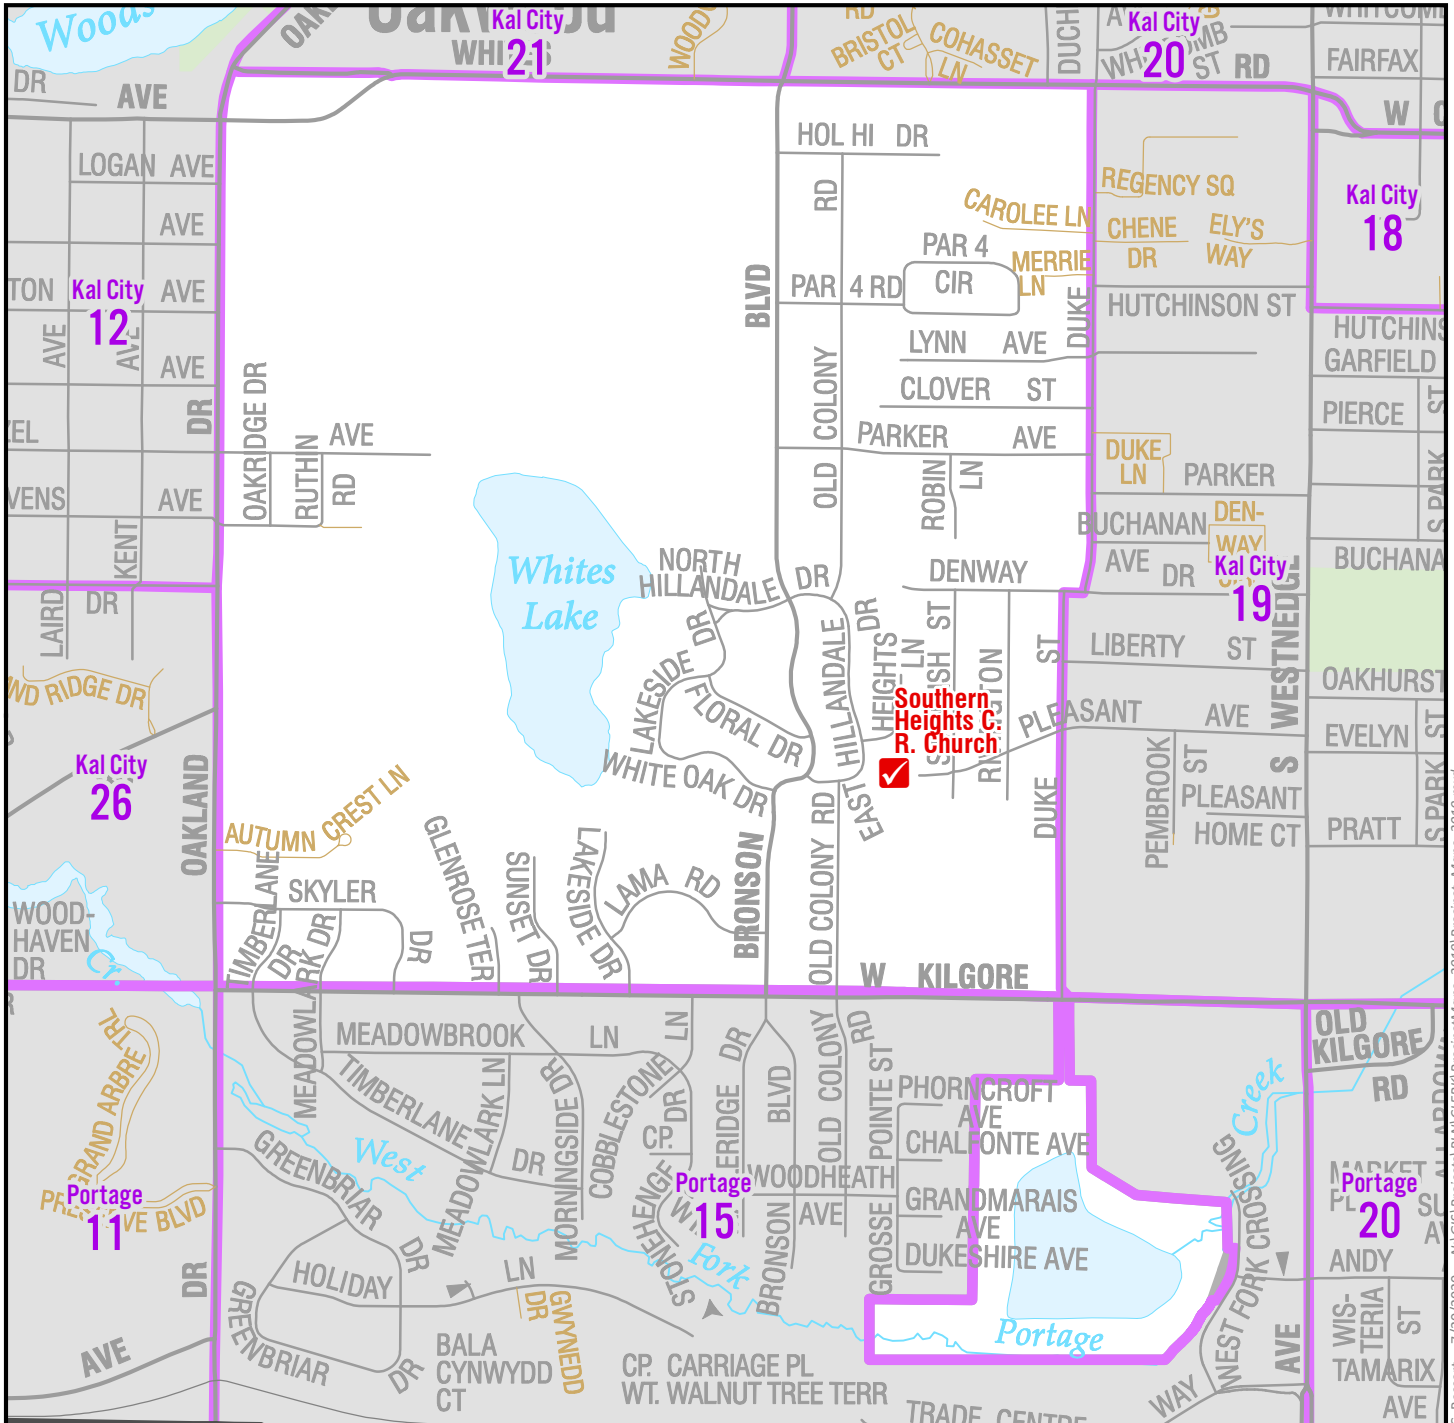

# City of Kalamazoo, Precinct 25

Polling Location: Southern Heights Christian Reformed Church, 4141 E Hillendale Dr

## School District

U.S. Congressional District  
**6**

County Commission District  
**3**

State House District  
**60**

State Senate District  
**20**

0 0.35 Miles

- Polling Locations
- Voting Precinct Lines
- Railroads
- Municipal Boundaries