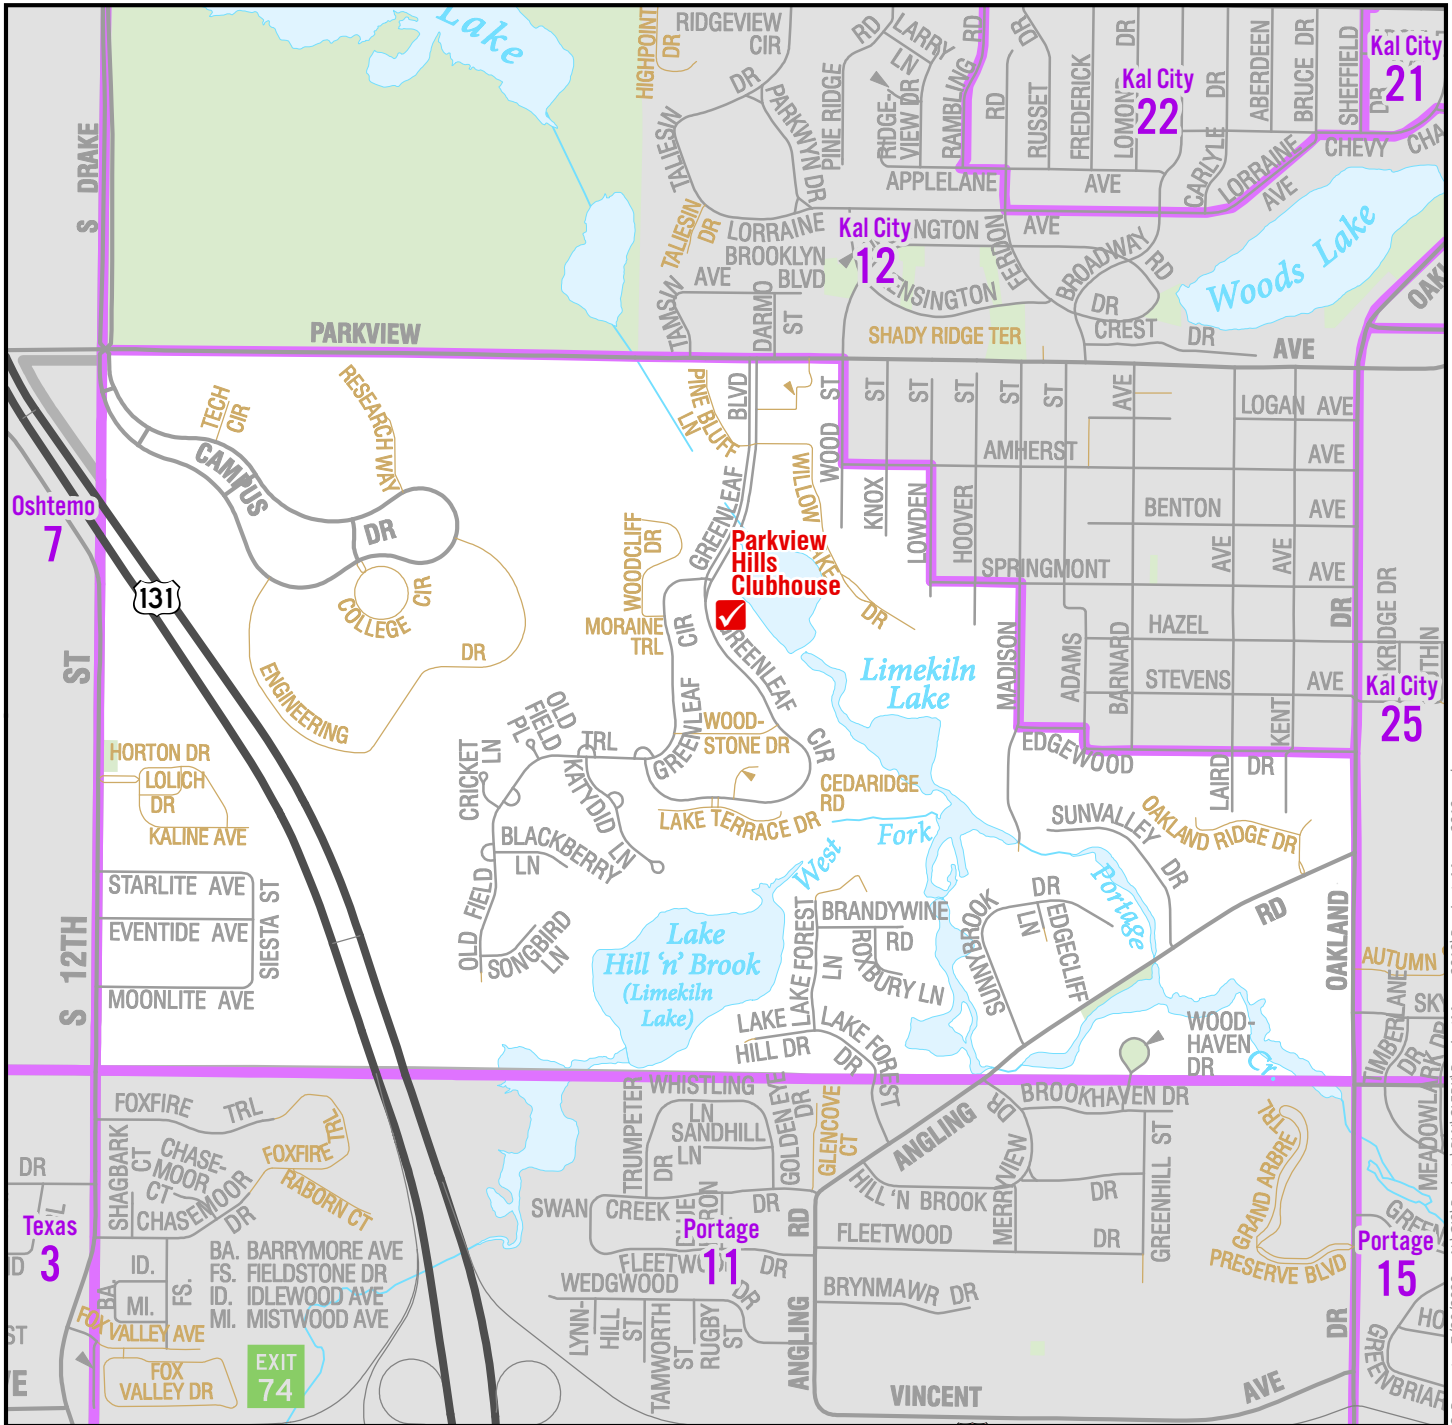

City of Kalamazoo, Precinct 26

Polling Location: Parkview Hills Clubhouse, 3707 Greenleaf Cir

School District

U.S. Congressional District
6

County Commission District
3

State House District
60

State Senate District
20

0 0.4 Miles

- Polling Locations
- Voting Precinct Lines
- Railroads
- Municipal Boundaries