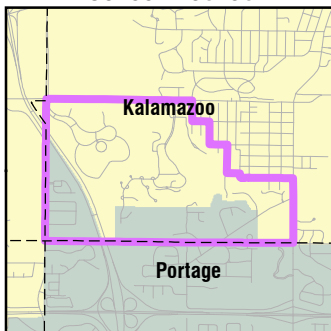

City of Kalamazoo, Precinct 26

Polling Location: Parkview Hills Clubhouse, 3707 Greenleaf Cir

School District

U.S. Congressional District
6

County Commission District
3

State House District
60

State Senate District
20

0 0.4 Miles

- Polling Locations
- Voting Precinct Lines
- Railroads
- Municipal Boundaries