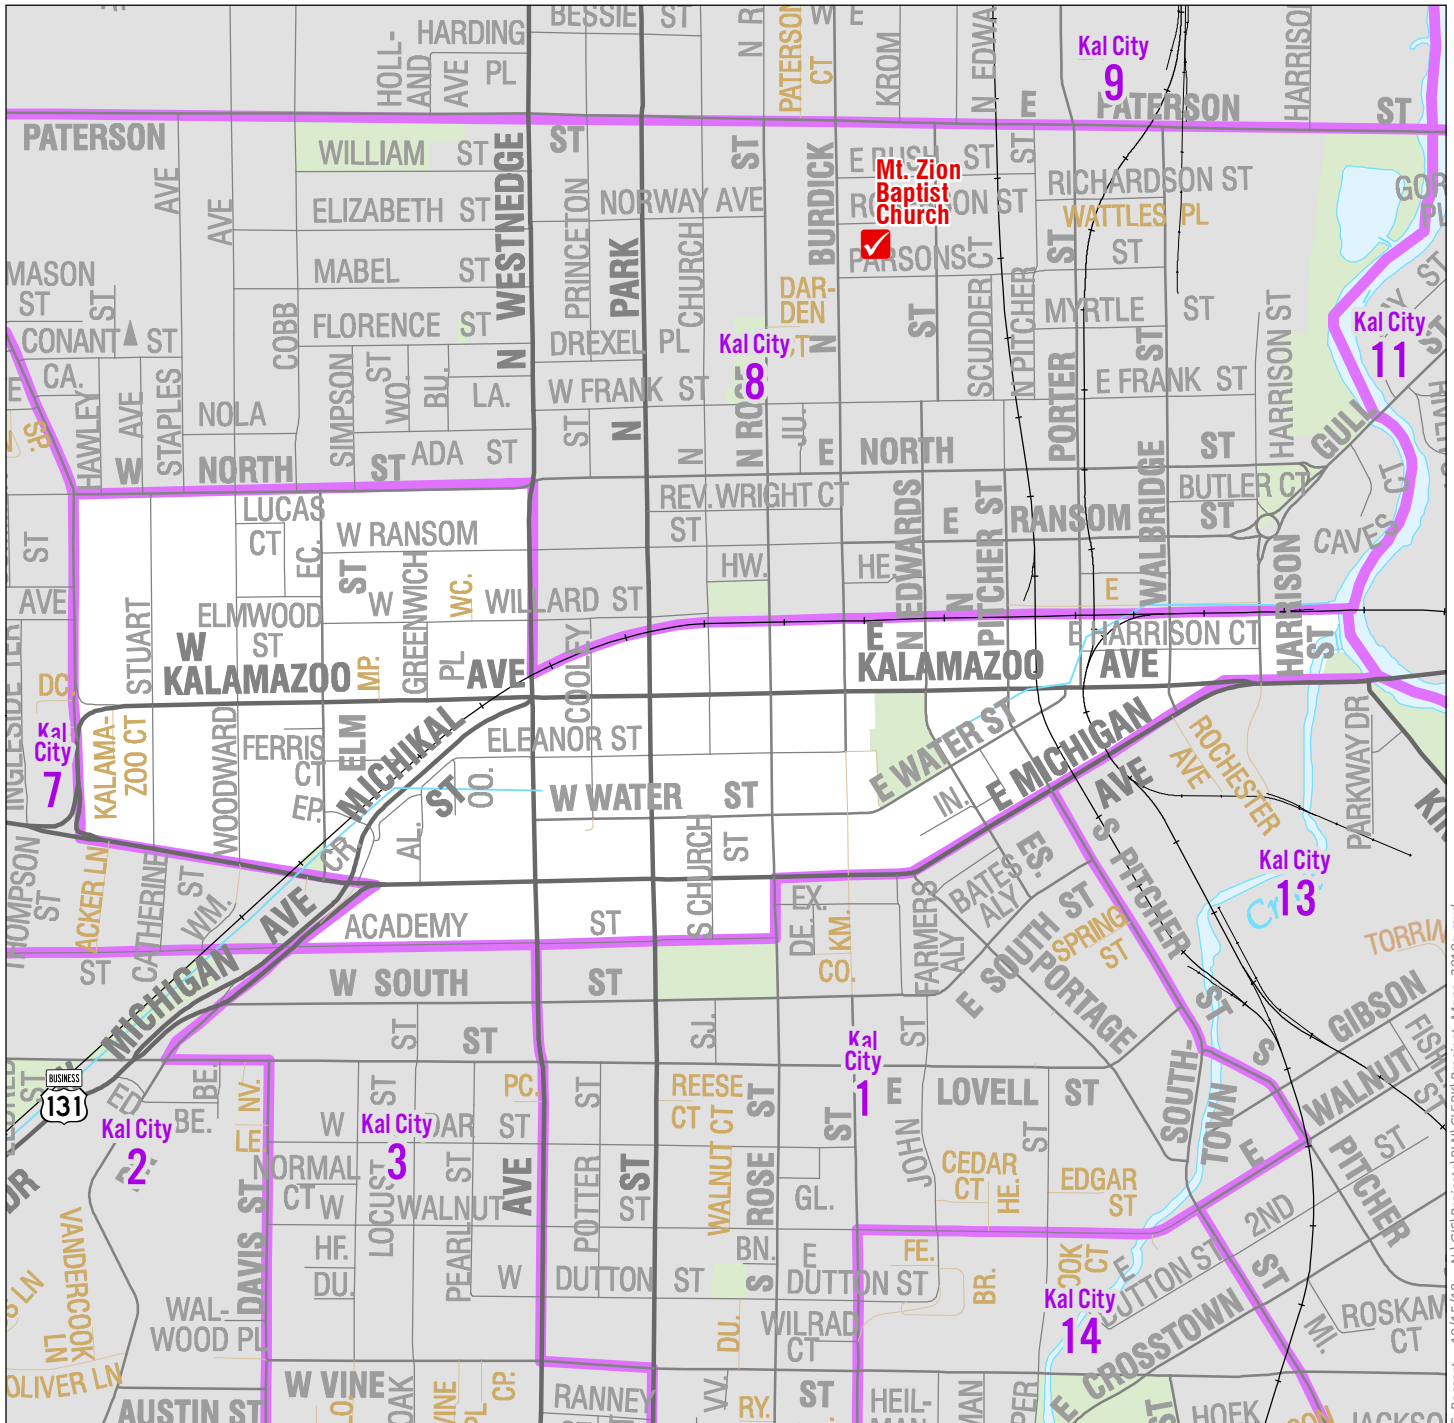

# City of Kalamazoo, Precinct 27

Polling Location: Mt. Zion Baptist Church, 120 Roberson St

### School District

U.S. Congressional District  
**6**

County Commission District  
**1**

State House District  
**60**

State Senate District  
**20**

- Polling Locations
- Voting Precinct Lines
- Railroads
- Village Boundaries
- Jurisdiction Boundaries