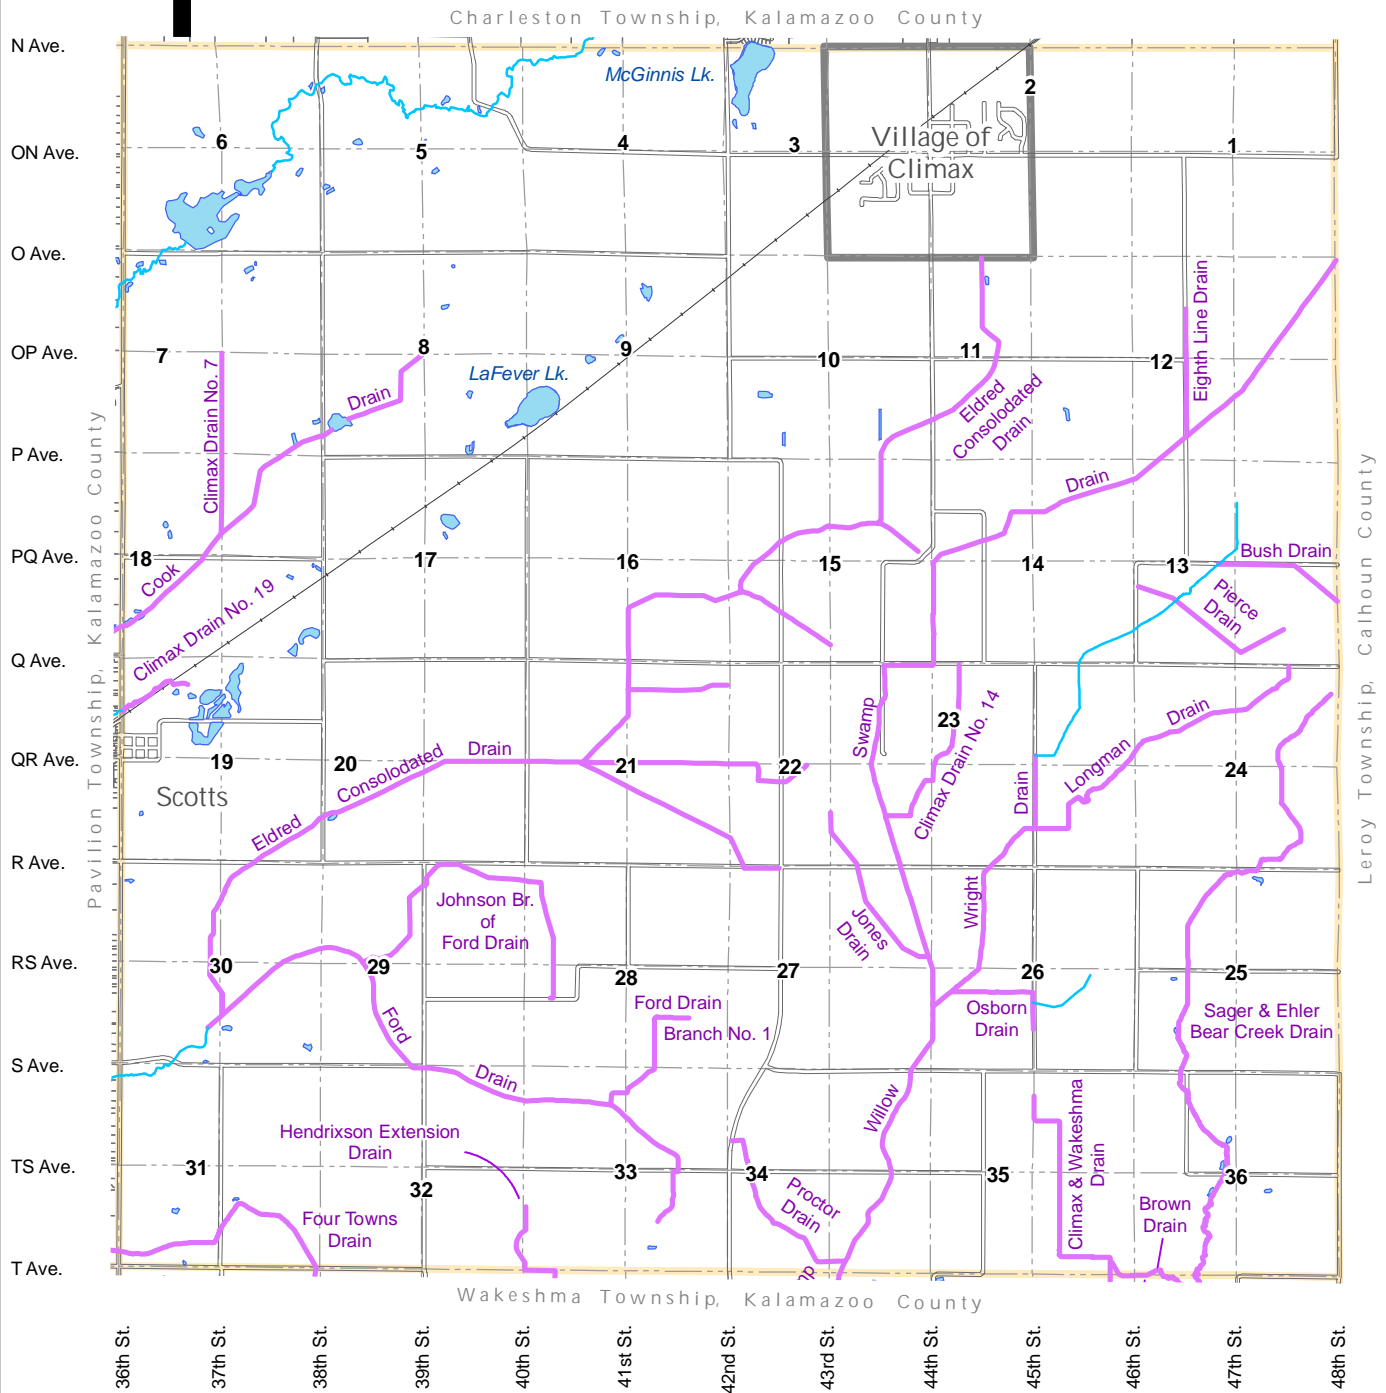

# KALAMAZOO COUNTY DRAIN MAPS

## Drain Map of Climax Township

T. 3 S., R. 9 W.  
Kalamazoo County, Michigan

0 2500 5000 Ft  
Scale: 1" = 5000'

DISCLAIMER: While the intention of this map is to be a relatively accurate graphic representation, its accuracy cannot be guaranteed. Therefore, it should be used for reference purposes only. Any conclusions or information obtained or derived from this map will be at the user's sole risk. Please note that plat drains are not shown.