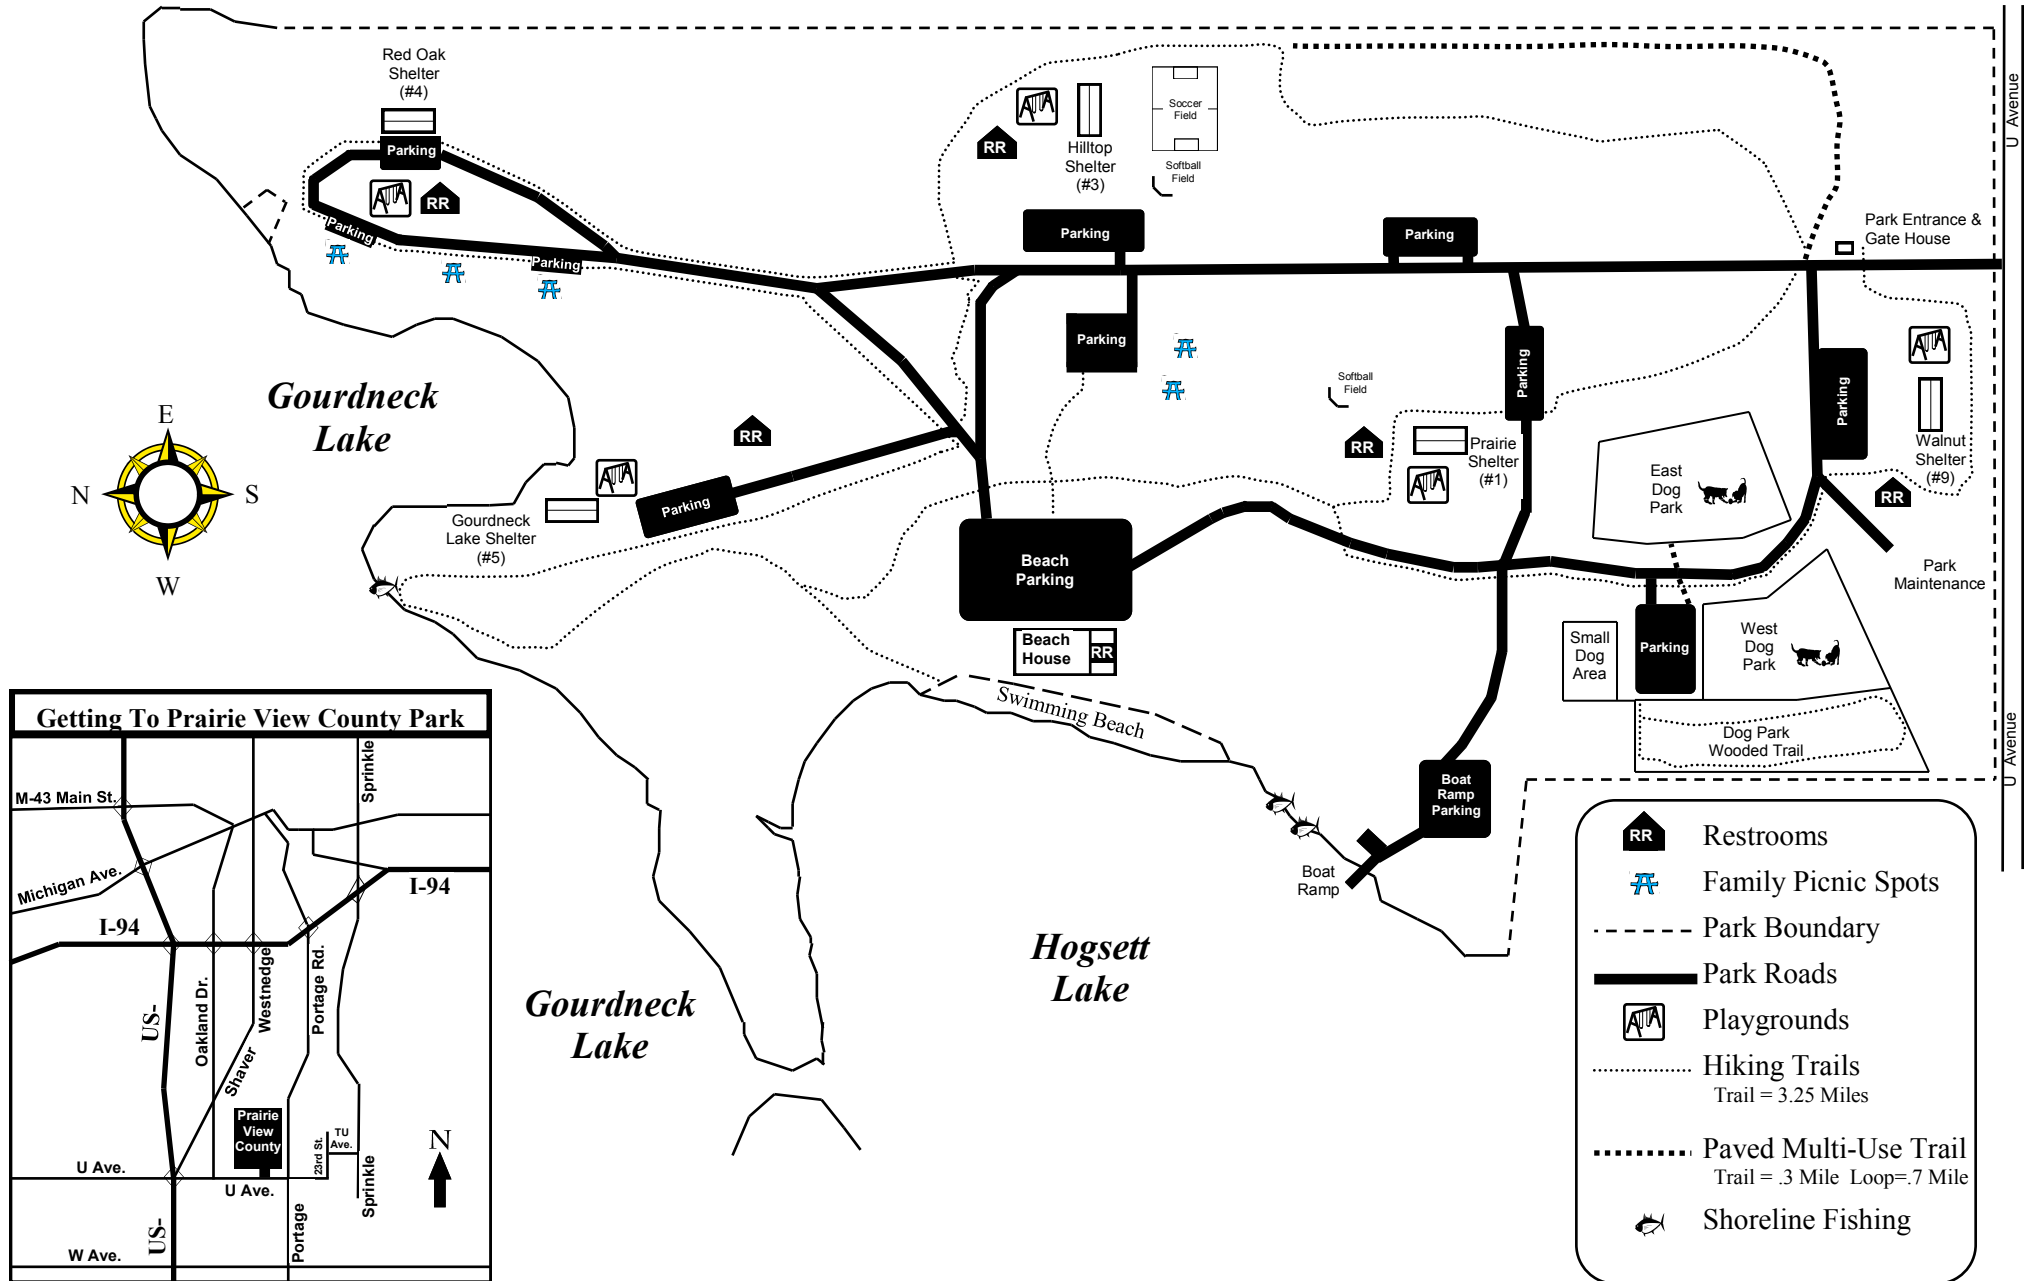

PRAIRIE VIEW COUNTY PARK

	Restrooms
	Family Picnic Spots
	Park Boundary
	Park Roads
	Playgrounds
	Hiking Trails Trail = 3.25 Miles
	Paved Multi-Use Trail Trail = .3 Mile Loop = .7 Mile
	Shoreline Fishing