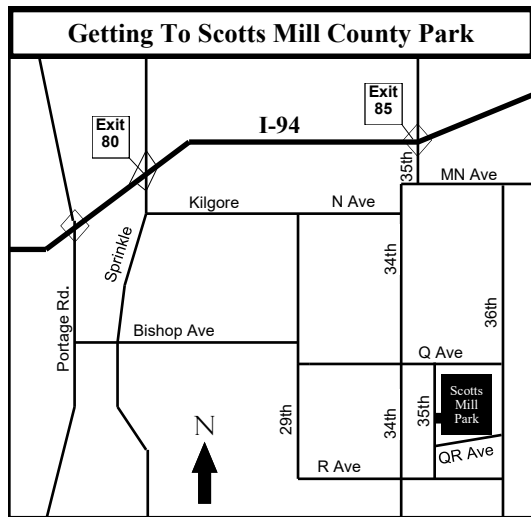

SCOTTS MILL COUNTY PARK

-  Restrooms
-  Park Boundary
-  Park Roads
-  Playground
-  Hiking Trails
-  Loop= 2.2 Miles
-  Paved Trail