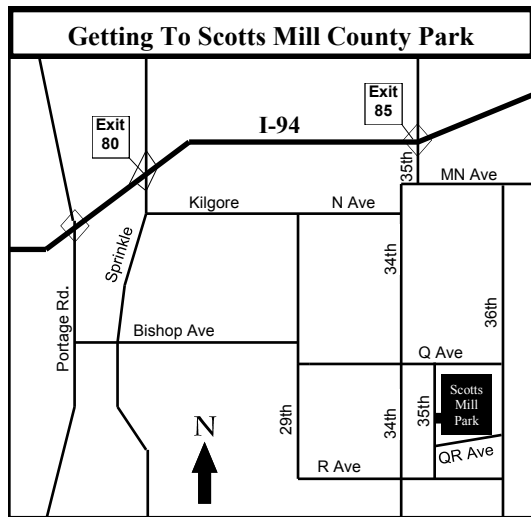

SCOTTS MILL COUNTY PARK

| | |
|--|----------------------------------|
| | Restrooms |
| | Park Boundary |
| | Park Roads |
| | Playground |
| | Hiking Trails Loop= 2.2 Miles |
| | Paved Trail |