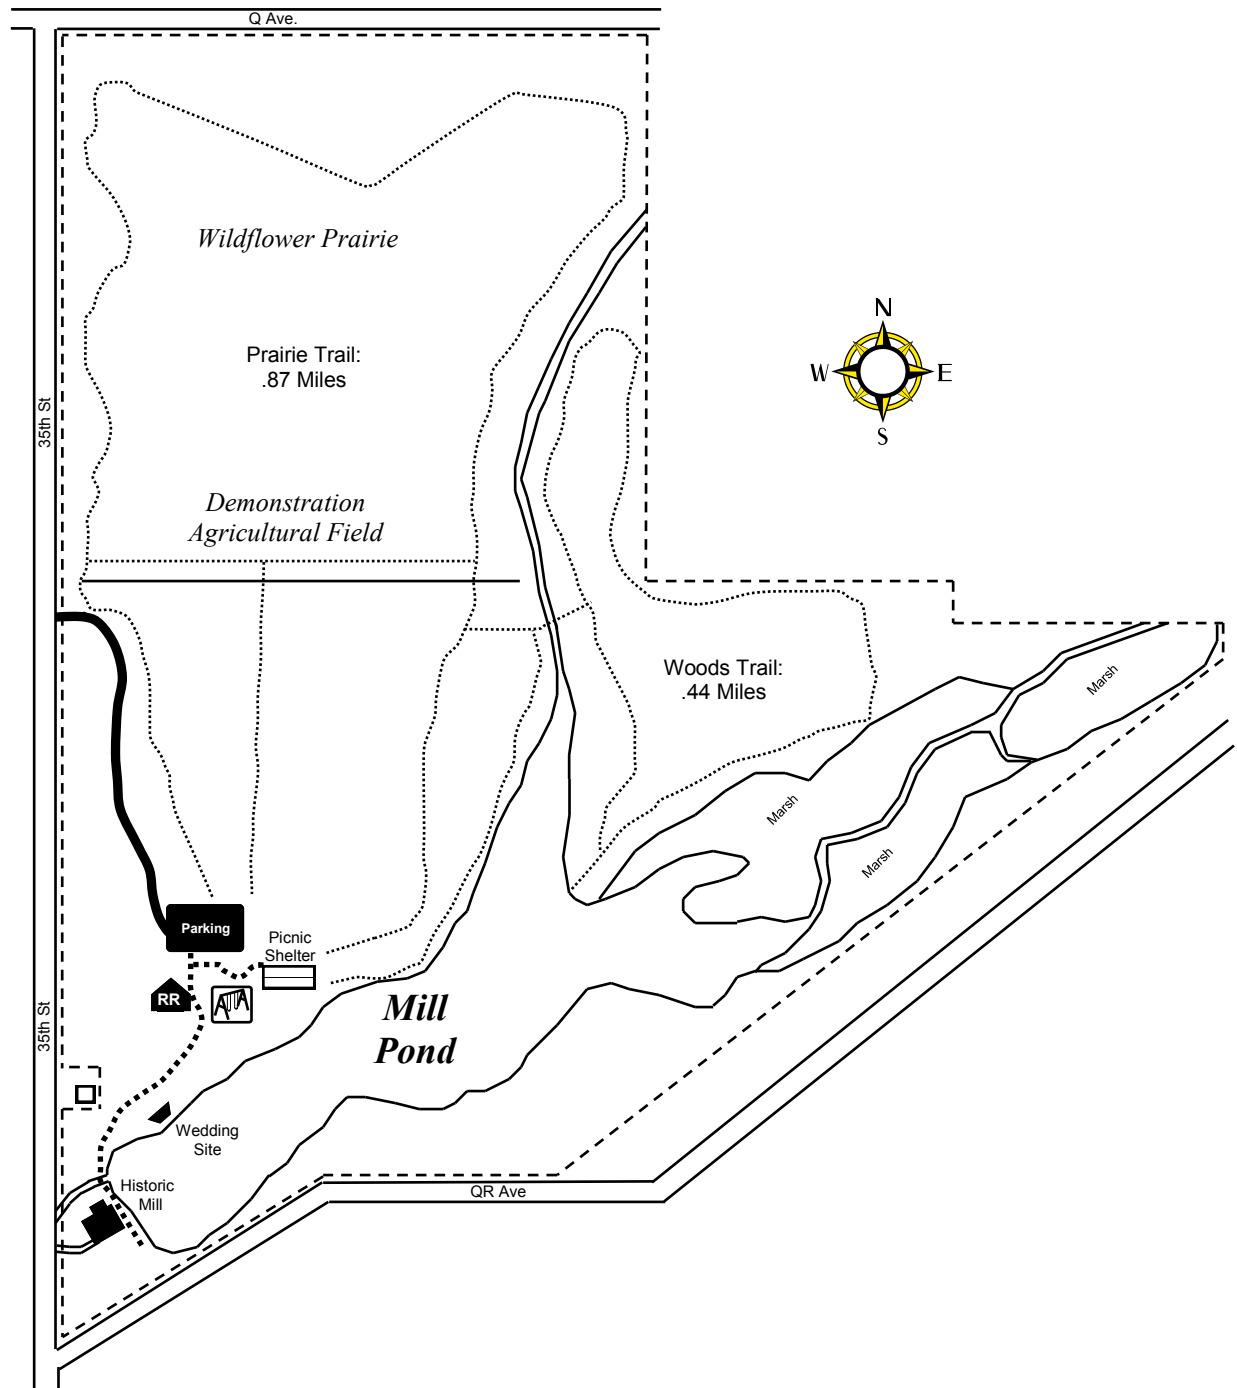

SCOTTS MILL COUNTY PARK

| | |
|--|----------------------------------|
| | Restrooms |
| | Park Boundary |
| | Park Roads |
| | Playground |
| | Hiking Trails Loop= 2.2 Miles |
| | Paved Trail |